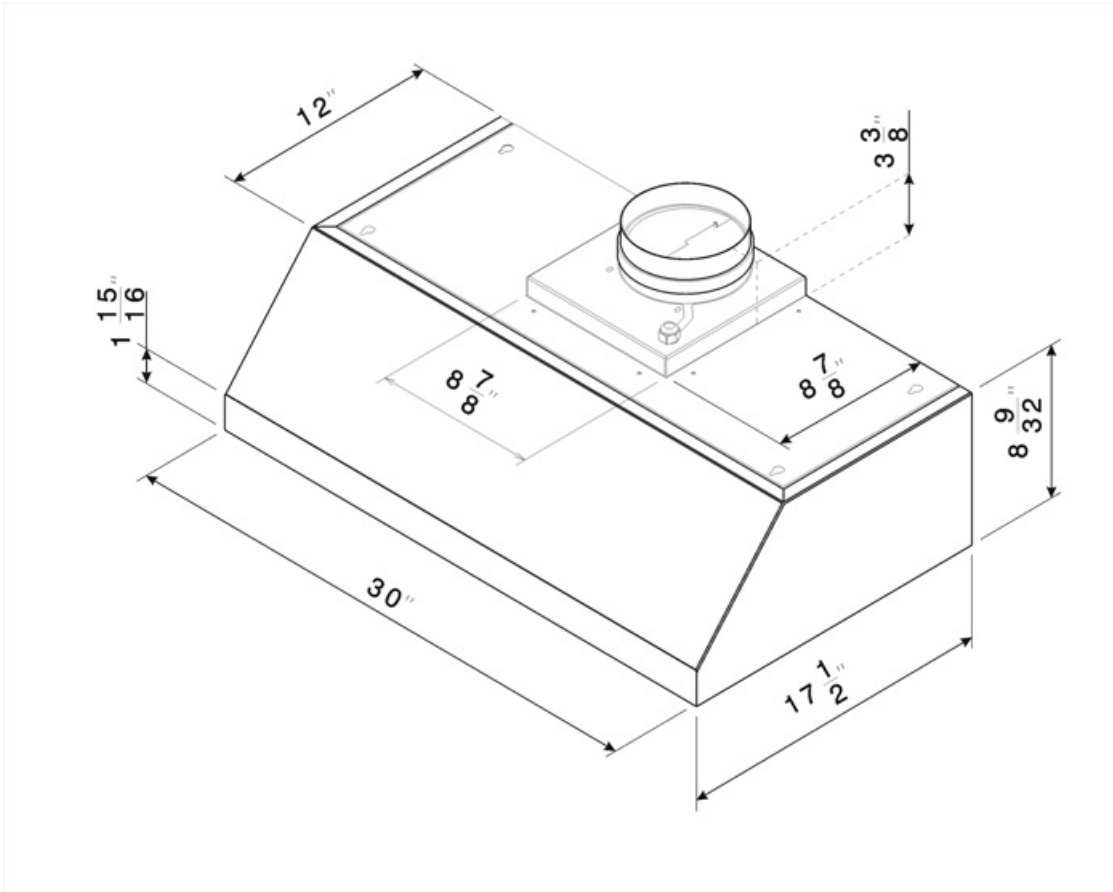

Electrical Connection

Electrical connection rating	485 W	Frequency (Hz)	60 Hz
Voltage	120 V	Power supply cable length	1000 "