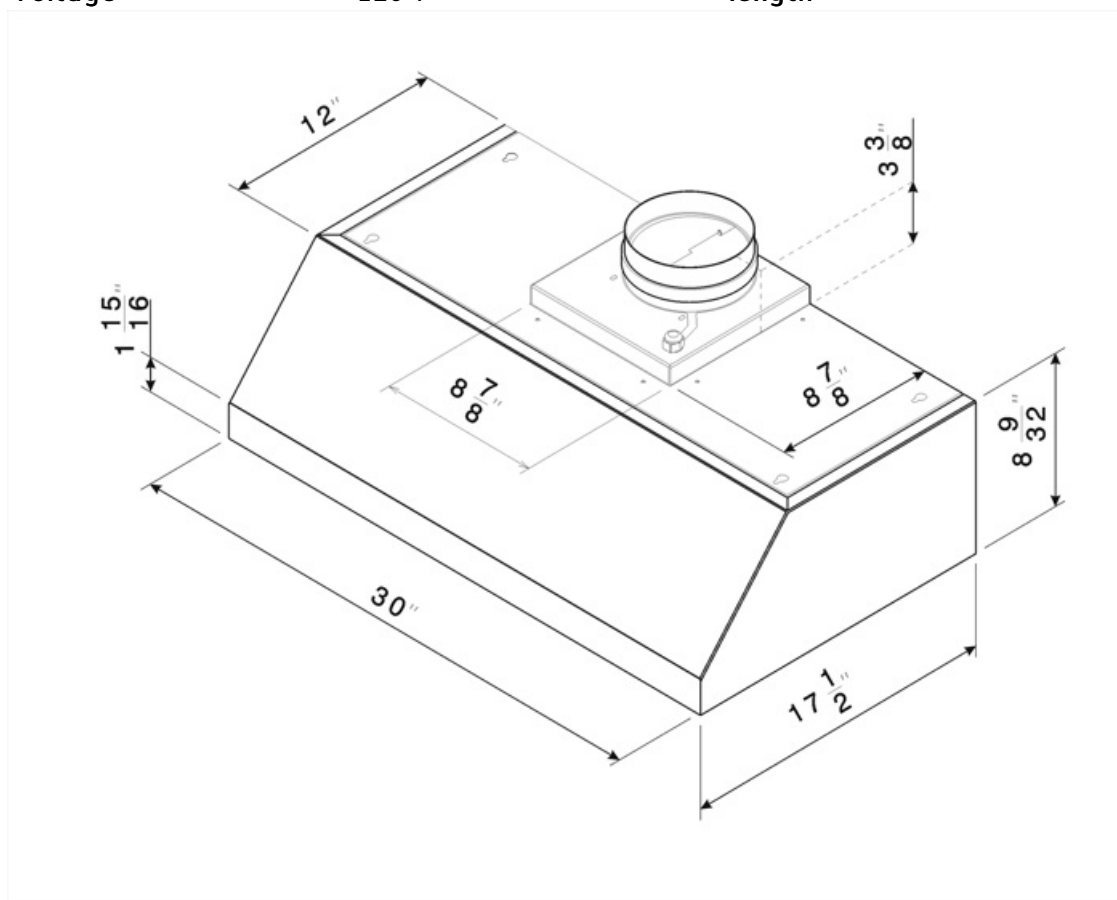

Extraction rate [CFM]	Noise level [dBA]
Speed level 1	213	54
Speed 2	325.5	63
Speed 3	454	70
Speed level 4	590.5	76

Electrical Connection

Electrical connection rating	485 W	Frequency (Hz)	60 Hz
Voltage	120 V	Power supply cable length	1000 "