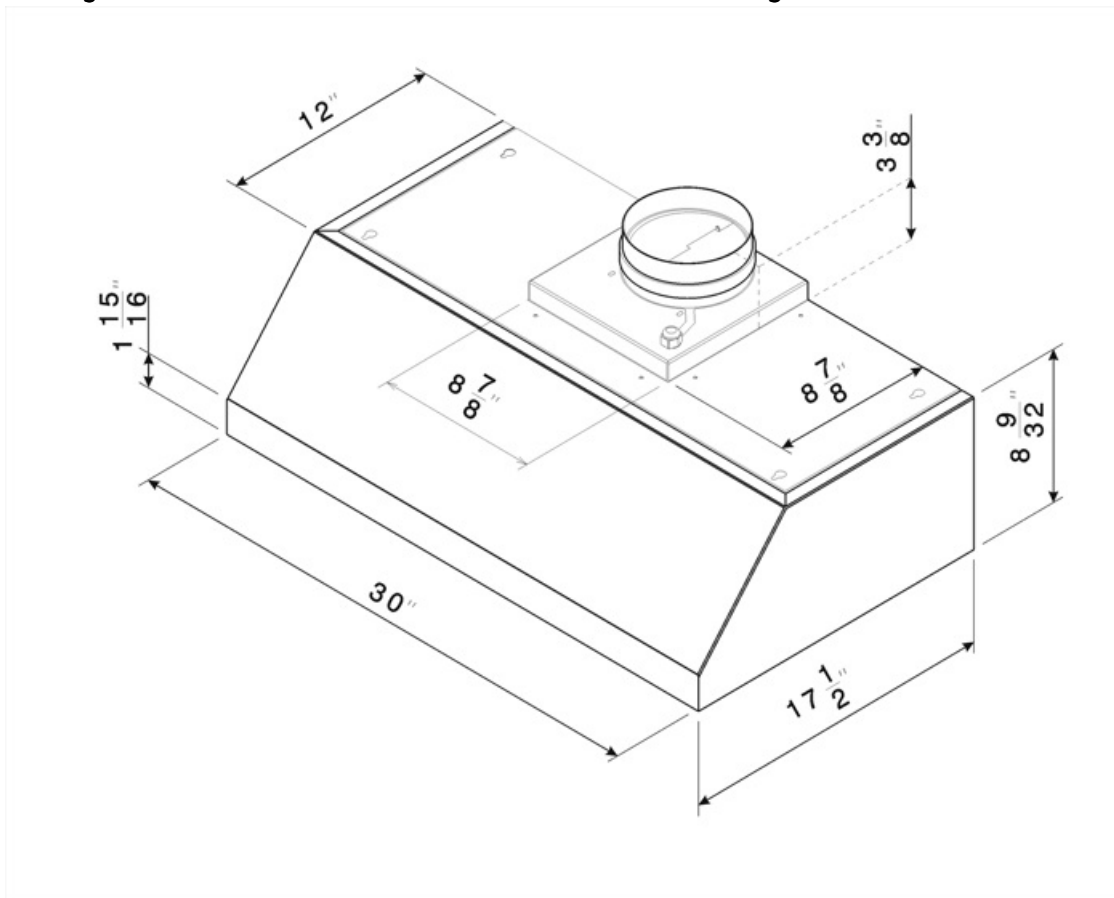

Extraction rate [CFM]	Noise level [dBA]
Speed level 1	213	54
Speed 2	325.5	63
Speed 3	454	70
Speed level 4	590.5	76

Electrical Connection

Electrical connection rating	485 W	Frequency (Hz)	60 Hz
Voltage	120 V	Power supply cable length	1000 "