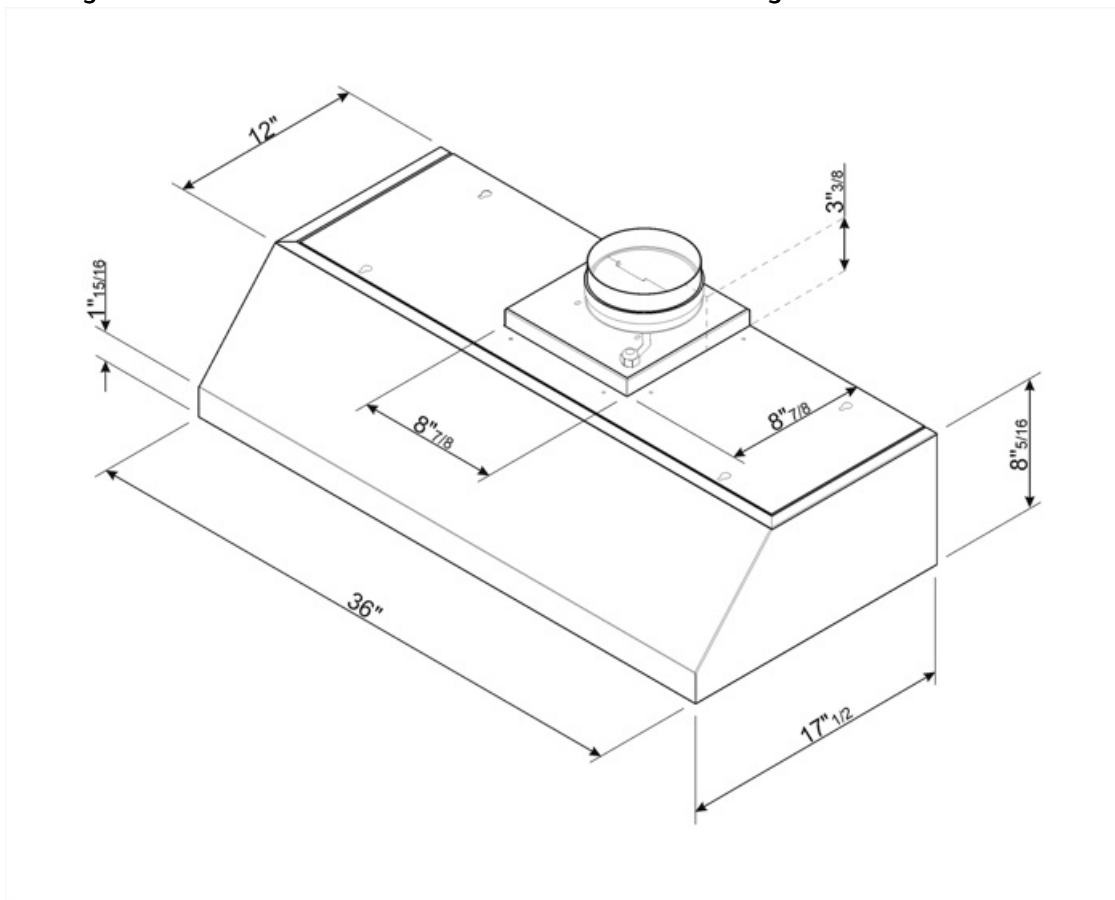

Speed 2	330	63
Speed 3	455	70
Speed 4	593.5	76

Electrical Connection

Electrical connection rating
Voltage

495 W
120 V

Frequency (Hz)
Power supply cable length

60 Hz
1000 "