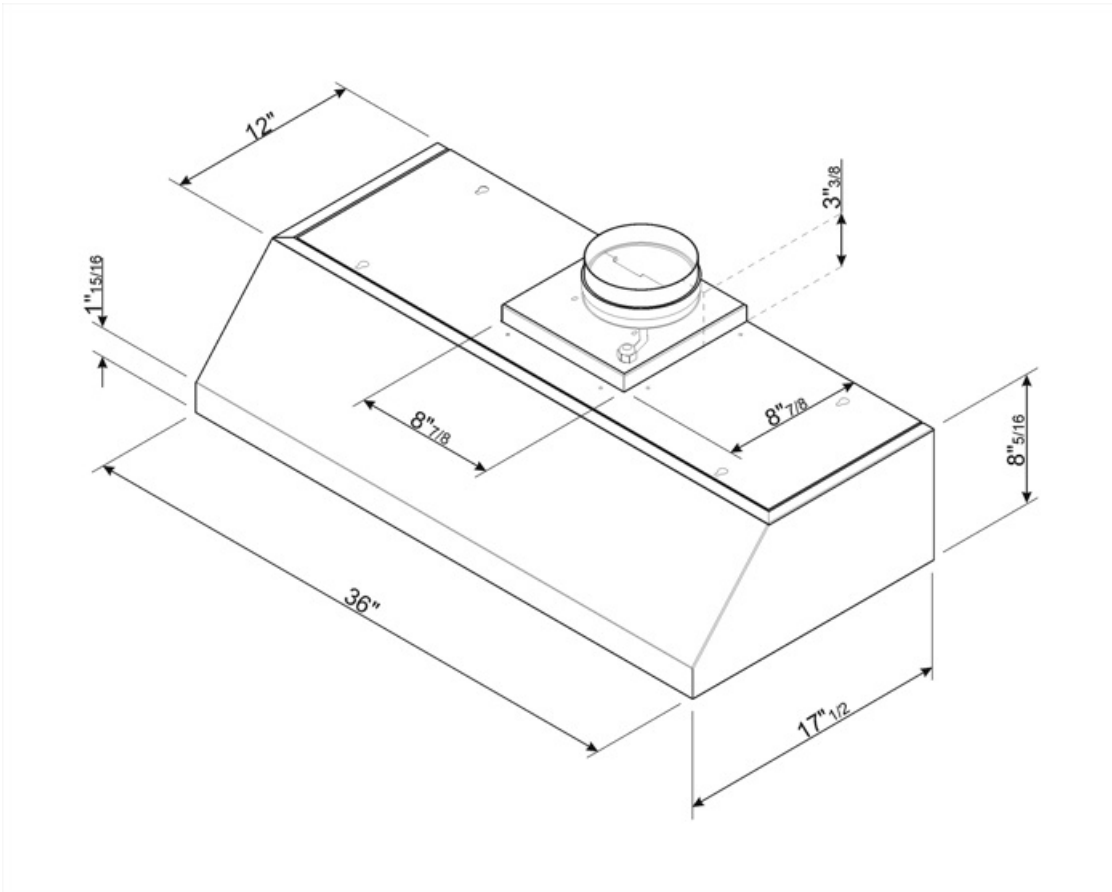

Speed 3	455	70
Speed level 4	593.5	76

Electrical Connection

Electrical connection rating	495 W	Frequency (Hz)	60 Hz
Voltage	120 V	Power supply cable length	1000 "