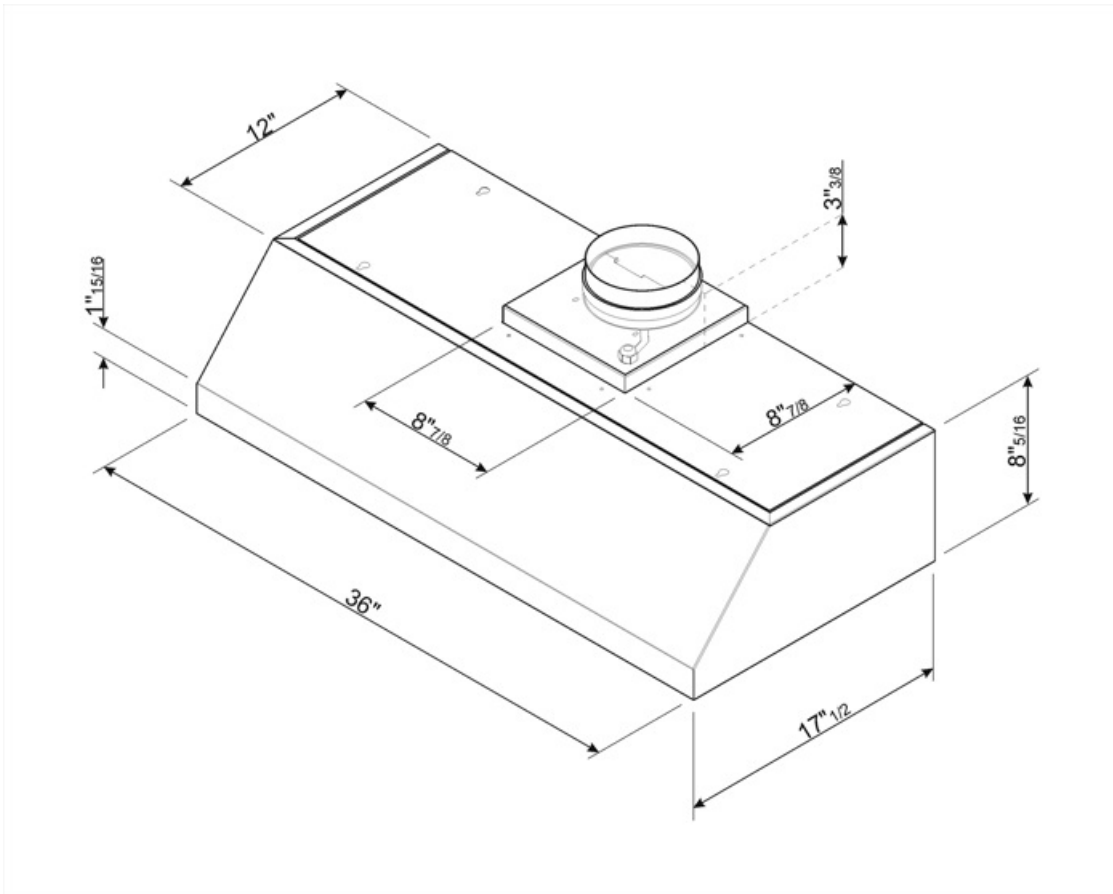

KUC36X

Product family	Hood
Hood Type	Under cabinet
Design	Canopy pro-style
Venting type	Vented
Material	Stainless steel
Stainless steel type	Brushed
EAN code	8017709248031
Hood width	36 "
Aesthetics	Classic
Color	Stainless steel
Finishing	Satin
Silkscreen color	Black
Logo	Silkscreened

Controls

Control setting	Control knobs	Control knobs	Pro-style
No. of controls	2	Controls color	Black

Program / Functions

Speed levels	4

Technical Features

No. of lights	2	No. of filters	3
Lighting	Halogen	Anti-grease filters	Aluminum
Light power	20 W	Vent outlet	5 7/8 "
Light color temperature scale (K)	3000 K	Minimum distance from gas cooktop	750 "
Maximum extraction capacity at free mode	598.5 CFM	Minimum distance from electric cooktop	650 "
Motor power	455 W	Non-return valve	Yes

	Extraction rate [CFM]	Noise level [dBA]
Speed level 1	219.5	54
Speed 2	330	63
Speed 3	455	70
Speed level 4	593.5	76

Electrical Connection

Electrical connection rating 495 W
Voltage 120 V

Frequency (Hz) 60 Hz
Power supply cable length 1000 "