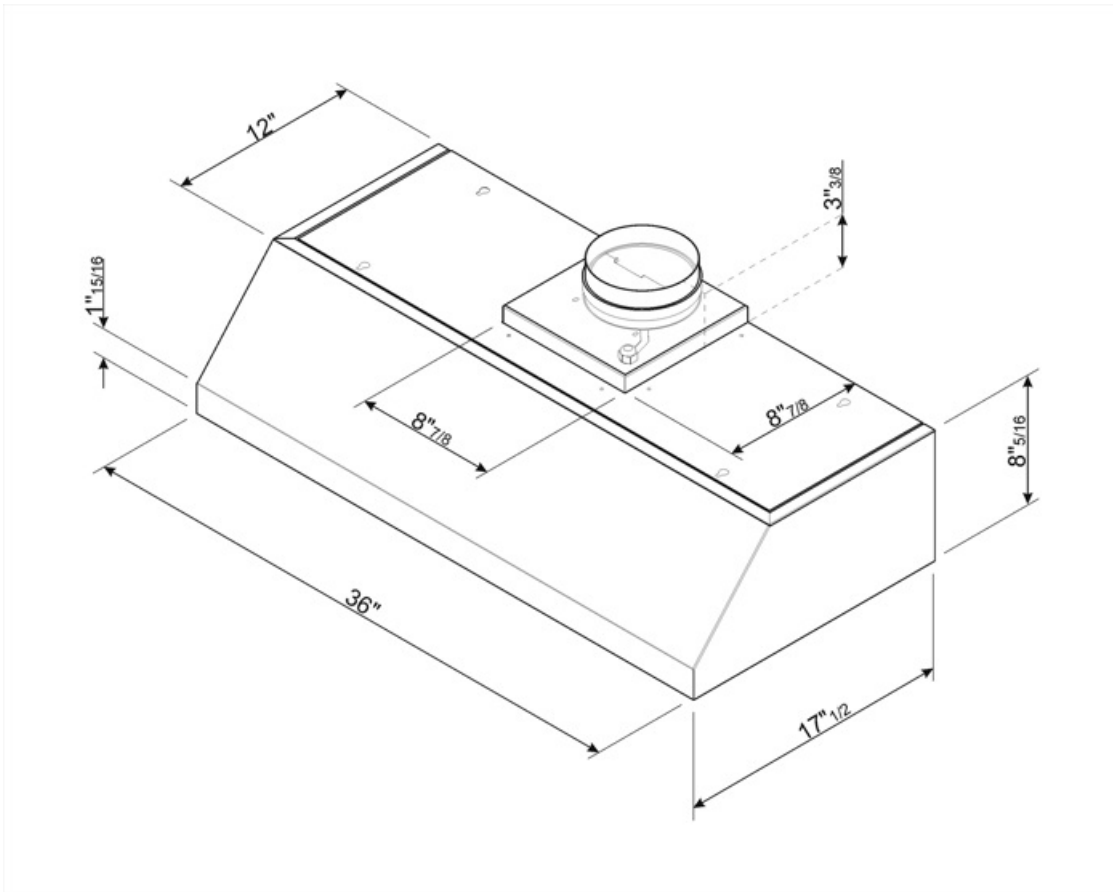

KUC36X

Product family	Hood
Hood Type	Under cabinet
Design	Canopy pro-style
Venting type	Vented
Material	Stainless steel
Stainless steel type	Brushed
EAN code	8017709248031
Hood width	36 "
Aesthetics	Classic
Color	Stainless steel
Finishing	Satin
Silkscreen color	Black
Logo	Silkscreened

Controls

Control setting	Control knobs	Control knobs	Pro-style
No. of controls	2	Controls color	Black

Program / Functions

Speed levels	4

Technical Features

No. of lights	2	No. of filters	3
Lighting	Halogen	Anti-grease filters	Aluminum
Light power	20 W	Vent outlet	5 7/8 "
Light color temperature scale (K)	3000 K	Minimum distance from gas cooktop	750 "
Maximum extraction capacity at free mode	598.5 CFM	Minimum distance from electric cooktop	650 "
Motor power	455 W	Non-return valve	Yes

	Extraction rate [CFM]	Noise level [dBA]
Speed level 1	219.5	54
Speed 2	330	63
Speed 3	455	70
Speed level 4	593.5	76

Electrical Connection

Electrical connection rating
Voltage

495 W
120 V

Frequency (Hz)
Power supply cable length

60 Hz
1000 "