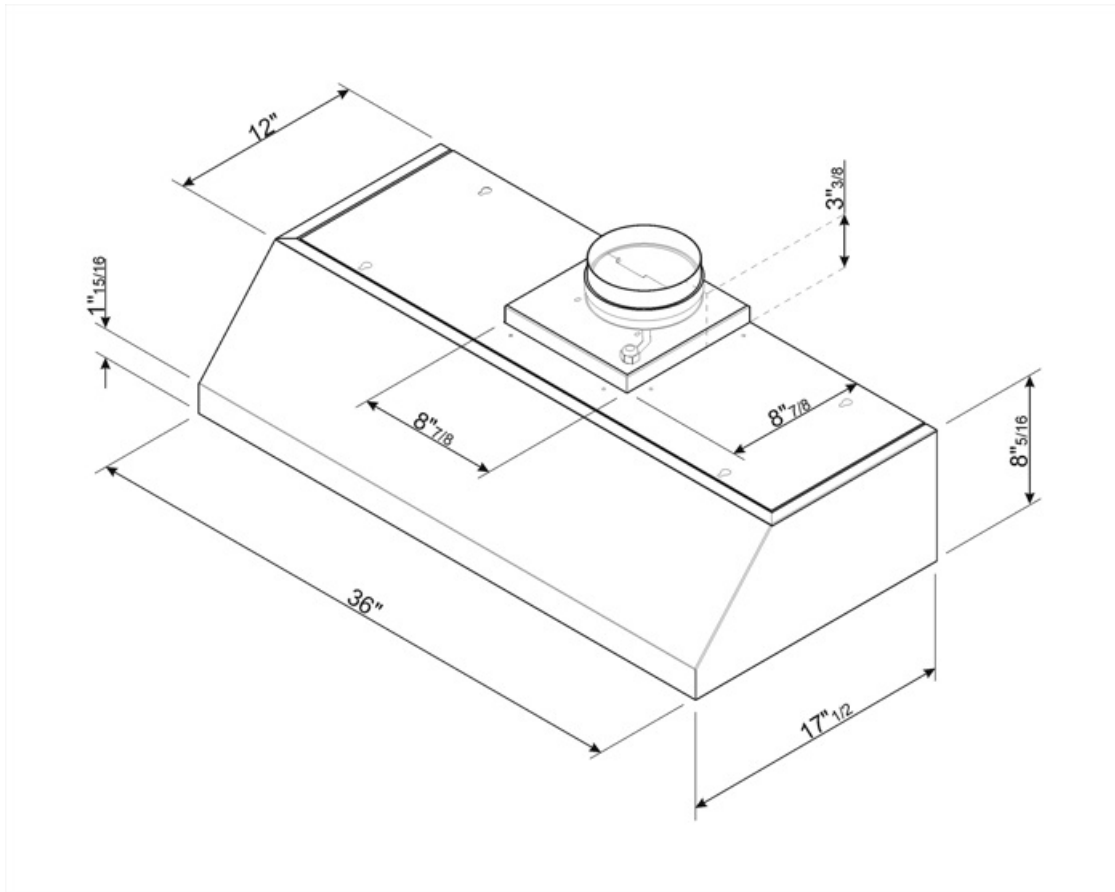

KUC36X

Product family	Hood
Hood Type	Under cabinet
Design	Canopy pro-style
Venting type	Vented
Material	Stainless steel
Stainless steel type	Brushed
EAN code	8017709248031
Hood width	36 "
Aesthetics	Classic
Color	Stainless steel
Finishing	Satin
Silkscreen color	Black
Logo	Silkscreened

Controls

Control setting	Control knobs	Control knobs	Pro-style
No. of controls	2	Controls color	Black

Program / Functions

Speed levels	4

Technical Features

No. of lights	2	No. of filters	3
Lighting	Halogen	Anti-grease filters	Aluminum
Light power	20 W	Vent outlet	5 7/8 "
Light color temperature scale (K)	3000 K	Minimum distance from gas cooktop	750 "
Maximum extraction capacity at free mode	598.5 CFM	Minimum distance from electric cooktop	650 "
Motor power	455 W	Non-return valve	Yes

	Extraction rate [CFM]	Noise level [dBA]
Speed level 1	219.5	54
Speed 2	330	63
Speed 3	455	70
Speed level 4	593.5	76

Electrical Connection

Electrical connection rating
Voltage

495 W
120 V

Frequency (Hz)
Power supply cable length

60 Hz
1000 "