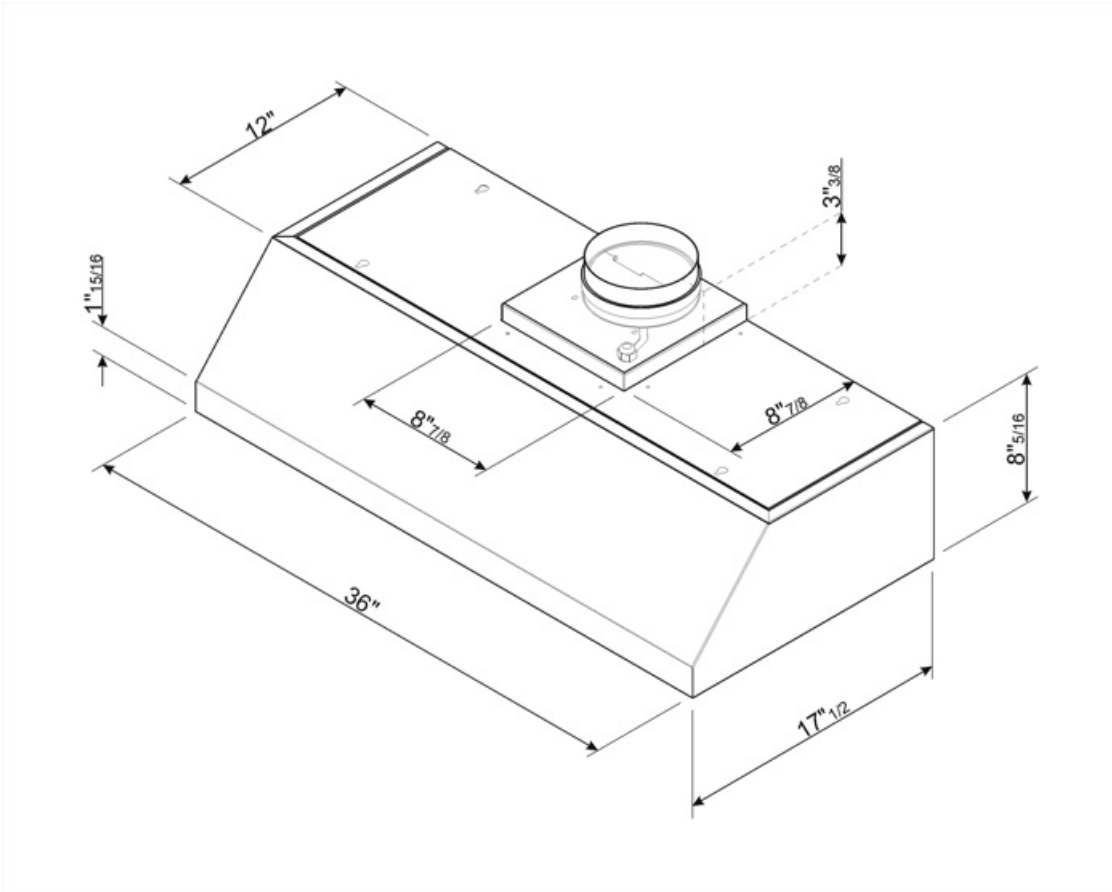

KUC36X

Product family	Hood
Hood Type	Under cabinet
Design	Canopy pro-style
Extraction	Vented
Material	Stainless steel
Stainless steel type	Brushed
EAN code	8017709248031
Aesthetics	Classic
Color	Stainless steel
Finishing	Satin
Silkscreen color	Black
Logo	Silkscreened

Controls

Control setting	Control knobs	Control knobs	Pro-style
No. of controls	2	Controls color	Black

Program / Functions

Speed levels	4

Technical Features

No. of lights	2	No. of filters	3
Lighting	Halogen	Anti-grease filters	Aluminum
Light power	20 W	Vent outlet	5 7/8 "
Light color temperature scale (°K)	3000 °K	Minimum distance from gas cooktop	750 "
Maximum extraction capacity at free mode	598.5 CFM	Minimum distance from electric cooktop	650 "
Motor power	455 W	Non-return valve	Yes

	Extraction rate [CFM]	Noise level [dBA]
Speed level 1	219.5	54
Speed 2	330	63
Speed 3	455	70
Speed level 4	593.5	76

Electrical Connection

Electrical connection rating
Voltage

495 W
120 V

Frequency (Hz)
Power supply cable length

60 Hz
1000 "