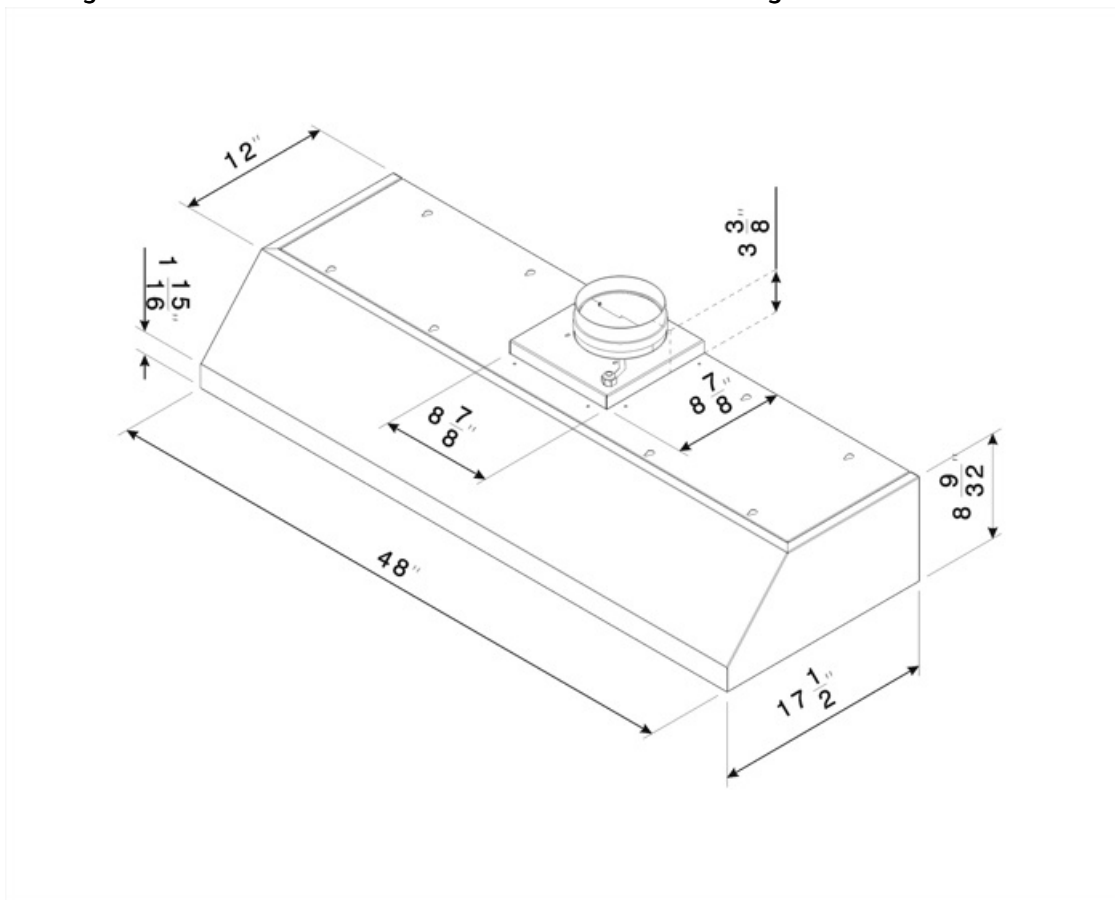

Speed 2	322	63
Speed 3	453	70
Speed 4	584.5	75

Electrical Connection

Electrical connection rating	495 W	Frequency (Hz)	60 Hz
Voltage	120 V	Power supply cable length	1000 "