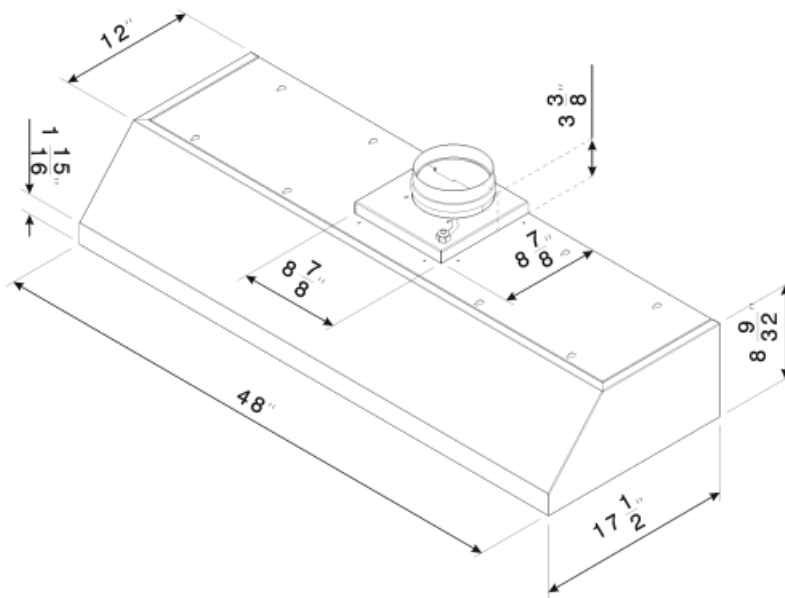

Extraction rate [CFM]	Noise level [dBA]
Speed level 1	211.5	54
Speed 2	322	63
Speed 3	453	70
Speed level 4	584.5	75

Electrical Connection

Electrical connection rating	495 W	Frequency (Hz)	60 Hz
Voltage	120 V	Power supply cable length	1000 "