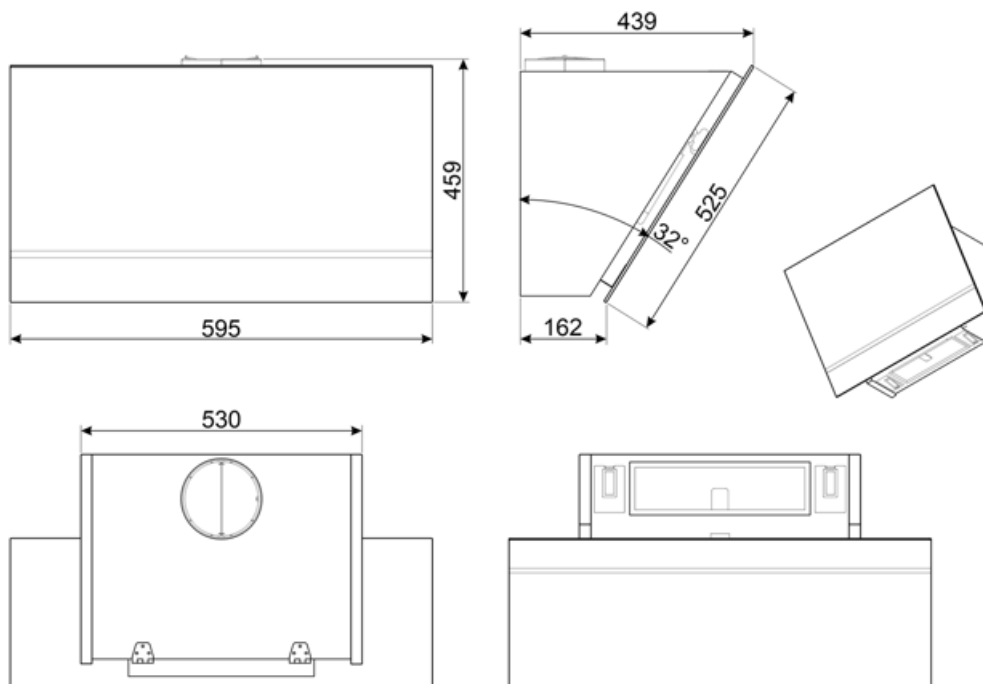

Electrical connection rating	232 W	Power supply cable length	1500 mm
Voltage	220-240 V	Plug	Not present
Frequency (Hz)	50-60 Hz		

Also available

Alternative colours available	White, Silver Glass	Available colours	KV26S-KV26B