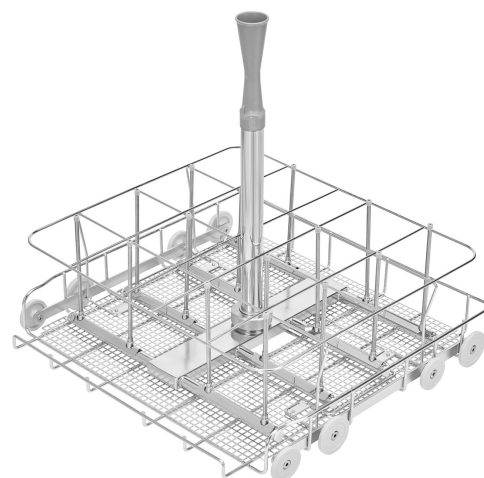

## LB16SWT

Family	Dishwasher accessories
Suitable for	Glasswashers 400x400
Type	Wire basket
Width	500 mm
Depth	500 mm
Height	250 mm
Suitable for	Water clean dishwasher
Pieces per packaging	1

Stainless steel basket for 16 bottles

## Construction

---

Maximum bottle height 500 mm  
Maximum bottle diameter 100 mm

Maximum bottle number 16