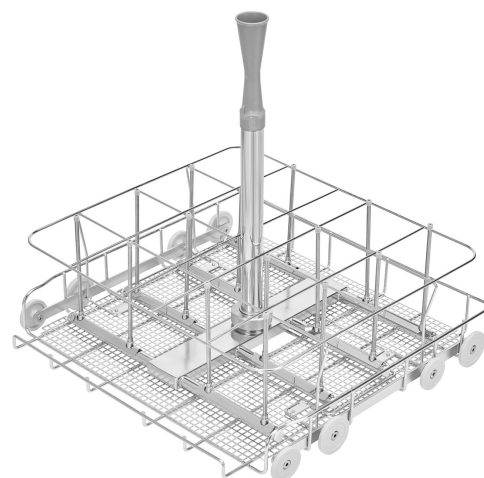

LB16SWT

Family	Dishwasher accessories
Suitable for	Glasswashers 400x400
Type	Wire basket
Width	500 mm
Depth	500 mm
Height	250 mm
Suitable for	Water clean dishwasher
Pieces per packaging	1

Stainless steel basket for 16 bottles

Construction

Maximum bottle height 500 mm
Maximum bottle diameter 100 mm

Maximum bottle number 16