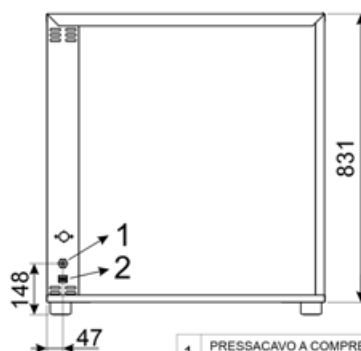

Dimensions of the product (WxDxH)

800x678x866 mm

Poids net

36 kg

Packed product dimensions (WxDxH)

850x790x1000 mm

Gross weigh

50 kg

1	PRESSACAVO A COMPRESSIONE COMPRESSION CABLE GLAND
2	MORSETTO EQUIPOTENZIALE UNPOTENTIAL TERMINAL