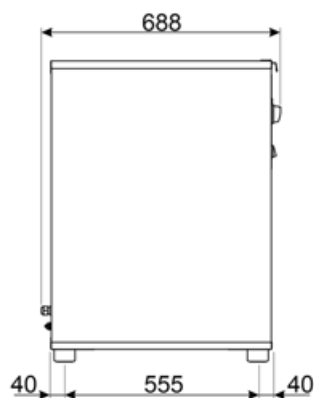

Dimensions of the product (WxDxH)

800x678x866 mm

Poids net

36 kg

Packed product dimensions (WxDxH)

850x790x1000 mm

Gross weigh

50 kg

1	PRESSACAVO A COMPRESSIONE COMPRESSION CABLE GLAND
2	MORSETTO EQUIPOTENZIALE UNPOTENTIAL TERMINAL