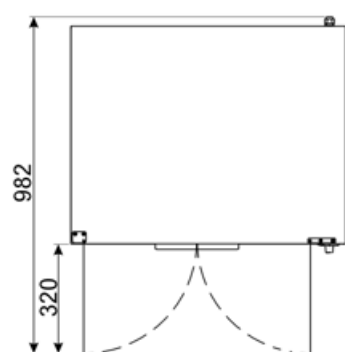

Dimensions of the product (WxDxH)

800x678x866 mm

Poids net

36 kg

Packed product dimensions (WxDxH)

850x790x1000 mm

Gross weigh

50 kg

1	PRESSACAVO A COMPRESSIONE COMPRESSION CABLE GLAND
2	MORSETTO EQUIPOTENZIALE UNPOTENTIAL TERMINAL