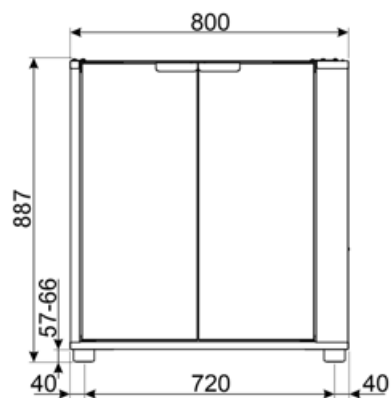

Dimensions of the product (WxDxH)

800x678x866 mm

Poids net

36 kg

Packed product dimensions (WxDxH)

850x790x1000 mm

Gross weigh

50 kg

1	PRESSACAVO A COMPRESSIONE COMPRESSION CABLE GLAND
2	MORSETTO EQUIPOTENZIALE UNPOTENTIAL TERMINAL