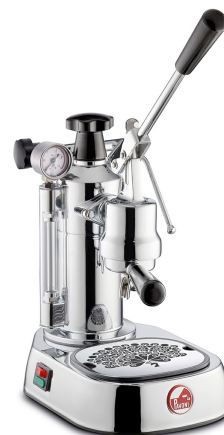

LPLELQ02EU

Product Family Espresso Coffee Machine
Type Lever Espresso coffee machine

Aesthetics

Aesthetic	Special	Lever Material	Steel
Boiler Material	Brass	Lever Color	Chromed
Boiler Color	Chromed	Steam Wand Material	Chromed Brass
Series	Europiccola	Drip tray drawer material	ABS
Base Material	Steel	Lever Handle Material	Bakelite
Base Color	Chromed	Boiler Cap Material	Bakelite
Brewing Unit Material	Brass	Cup Grid Material	Stainless steel
Brewing Unit Color	Chromed	Steam Knob Material	Bakelite

Technical Features

Water Tank Capacity	0,8 l	Filter holder internal diameter (with filter)	52 mm
Boiler Type	Single Boiler	Temperature light indicator	Yes
Security Valve	Yes	Reset Safety Thermostat	Yes, Manual
Boiler Pressure	0.8 bar	Pressurestat	Yes
Boiler Manometer	Yes	Steam Wand	Yes
Water Level Indicator	Yes		

Accessories included

Filters	1 cup/ 2 cups	Filter Holder	Double Spouted
Tamper	Yes, ABS	Steam Wand	3 holes Nozzle Ø 1,2 mm
Coffee Scoop	Yes		

Electrical Connection

Power	950 W	Power Cord Length	1,5 m
Voltage (V)	220-240 V	Plug	(F;E) Schuko
Frequency (Hz)	50/60 Hz		

LPACUPGL01

A set of 6 cups and saucers with La Pavoni logo, available in ceramic or glass, the perfect size for cappuccino.

LPAHANLBL01

A Wooden Handle Kit to accessorise lever coffee machines is available in four elegant colors: red, black, natural wood and olive wood. A detail that further enhances the iconic elegance and style of the machine, making it even more unique.