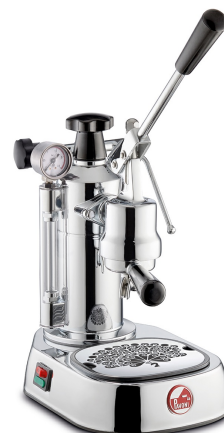

# LPLELQ02EU

**Product Family** Espresso Coffee Machine  
**Type** Lever Espresso coffee machine

## Aesthetics

<b>Aesthetic Series</b>	Special Europiccola	<b>Cup Grid Material</b>	Stainless steel
<b>Body Color</b>	Chromed	<b>Brewing Unit Material</b>	Brass
<b>Body Material</b>	Brass	<b>Brewing Unit Color</b>	Chromed
<b>Base Color</b>	Chromed	<b>Lever Color</b>	Chromed
<b>Base Material</b>	Steel	<b>Lever Material</b>	Steel
<b>Steam Wand Material</b>	Chromed Brass	<b>Lever Handle Material</b>	Bakelite
<b>Drip tray drawer material</b>	ABS	<b>Steam Knob Material</b>	Bakelite
		<b>Boiler Cap Material</b>	Bakelite

## Technical Features

<b>Heating System</b>	Boiler	<b>Pressurestat</b>	Yes
<b>Boiler Pressure</b>	0.8 bar	<b>Temperature light indicator</b>	Yes
<b>Water Tank Capacity</b>	0.8 l	<b>Steam Wand</b>	Yes
<b>Water Level Indicator</b>	Yes	<b>Security Valve</b>	Yes
<b>Boiler Manometer</b>	Yes	<b>Reset Safety Thermostat</b>	Yes, Manual
<b>Filter holder internal diameter (with filter)</b>	52 mm		

## Accessories Included

<b>Filters</b>	1 cup/ 2 cups	<b>Filter Holder</b>	Standard
<b>Tamper</b>	Yes	<b>Steam Wand</b>	3 holes Nozzle Ø 1,2 mm
<b>Coffee Scoop</b>	Yes		