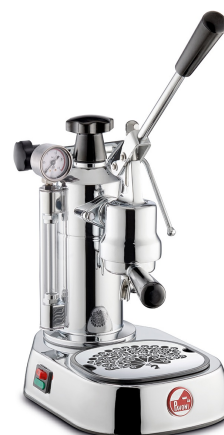

LPLELQ02EU

Product Family Espresso Coffee Machine
Type Lever Espresso coffee machine

Aesthetics

Aesthetic Series	Special Europiccola	Cup Grid Material	Stainless steel
Body Color	Chromed	Brewing Unit Material	Brass
Body Material	Brass	Brewing Unit Color	Chromed
Base Color	Chromed	Lever Color	Chromed
Base Material	Steel	Lever Material	Steel
Steam Wand Material	Chromed Brass	Lever Handle Material	Bakelite
Drip tray drawer material	ABS	Steam Knob Material	Bakelite
		Boiler Cap Material	Bakelite

Technical Features

Heating System	Boiler	Pressurestat	Yes
Boiler Pressure	0.8 bar	Temperature light indicator	Yes
Water Tank Capacity	0,8 l	Steam Wand	Yes
Water Level Indicator	Yes	Security Valve	Yes
Boiler Manometer	Yes	Reset Safety Thermostat	Yes, Manual
Filter holder internal diameter (with filter)	52 mm		

Accessories Included

Filters	1 cup/ 2 cups	Filter Holder	Standard
Tamper	Yes	Steam Wand	3 holes Nozzle Ø 1,2 mm
Coffee Scoop	Yes		

Electrical Connection

Plug	(F;E) Schuko	Frequency (Hz)	50/60 Hz
Power	950 W	Power Cord Length	1.5 m
Voltage (V)	220-240 V		