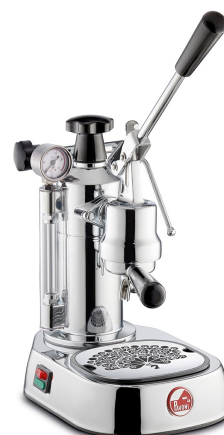

LPLELQ02EU

Product Family Espresso Coffee Machine
Type Lever Espresso coffee machine

Aesthetics

Aesthetic	Special	Lever Material	Steel
Boiler Material	Brass	Lever Color	Chromed
Boiler Color	Chromed	Steam Wand Material	Chromed Brass
Series	Europiccola	Drip tray drawer material	ABS
Base Material	Steel	Lever Handle Material	Bakelite
Base Color	Chromed	Boiler Cap Material	Bakelite
Brewing Unit Material	Brass	Cup Grid Material	Stainless steel
Brewing Unit Color	Chromed	Steam Knob Material	Bakelite

Technical Features

Water Tank Capacity	0.8 l	Filter holder internal diameter (with filter)	52 mm
Boiler Type	Single Boiler	Temperature light indicator	Yes
Security Valve	Yes	Reset Safety Thermostat	Yes, Manual
Boiler Pressure	0.8 bar	Pressurestat	Yes
Boiler Manometer	Yes	Steam Wand	Yes
Water Level Indicator	Yes		

Accessories included

Filters	1 cup/ 2 cups	Filter Holder	Double Spouted
Tamper	Yes, ABS	Steam Wand	3 holes Nozzle Ø 1,2 mm
Coffee Scoop	Yes		

Electrical Connection

Power	950 W	Power Cord Length	1.5 m
Voltage (V)	220-240 V	Plug	(F;E) Schuko
Frequency (Hz)	50/60 Hz		

LPAMUGCE01

A set of 6 cups and saucers with La Pavoni logo, available in ceramic or glass, the perfect size for cappuccino

LPAPRELE01

Stainless steel coffee tamper, 51mm diameter to fit all Lever coffee machines.