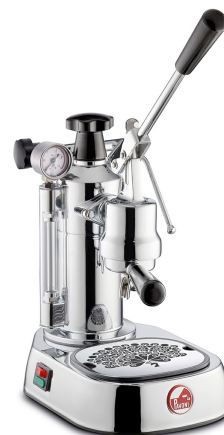

# LPLELQ02EU

**Product Family** Espresso Coffee Machine  
**Type** Lever Espresso coffee machine

## Aesthetics

<b>Aesthetic</b>	Special	<b>Lever Material</b>	Steel
<b>Boiler Material</b>	Brass	<b>Lever Color</b>	Chromed
<b>Boiler Color</b>	Chromed	<b>Steam Wand Material</b>	Chromed Brass
<b>Series</b>	Europiccola	<b>Drip tray drawer material</b>	ABS
<b>Base Material</b>	Steel	<b>Lever Handle Material</b>	Bakelite
<b>Base Color</b>	Chromed	<b>Boiler Cap Material</b>	Bakelite
<b>Brewing Unit Material</b>	Brass	<b>Cup Grid Material</b>	Stainless steel
<b>Brewing Unit Color</b>	Chromed	<b>Steam Knob Material</b>	Bakelite

## Technical Features

<b>Water Tank Capacity</b>	0,8 l	<b>Filter holder internal diameter (with filter)</b>	52 mm
<b>Heating System</b>	Boiler	<b>Temperature light indicator</b>	Yes
<b>Security Valve</b>	Yes	<b>Reset Safety Thermostat</b>	Yes, Manual
<b>Boiler Pressure</b>	0.8 bar	<b>Pressurestat</b>	Yes
<b>Boiler Manometer</b>	Yes	<b>Steam Wand</b>	Yes
<b>Water Level Indicator</b>	Yes		

## Accessories included

<b>Filters</b>	1 cup/ 2 cups	<b>Filter Holder</b>	Double Spouted
<b>Tamper</b>	Yes, ABS	<b>Steam Wand</b>	3 holes Nozzle Ø 1,2 mm
<b>Coffee Scoop</b>	Yes		