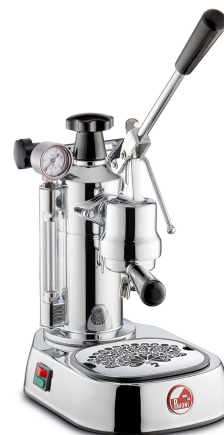

# LPLELQ02EU

Product Family

Espresso Coffee Machine

Type

Lever Espresso coffee machine

## Aesthetics

<b>Aesthetic Series</b>	Special Europiccola	<b>Cup Grid Material</b>	Stainless steel
<b>Body Color</b>	Chromed	<b>Brewing Unit Material</b>	Brass
<b>Body Material</b>	Brass	<b>Brewing Unit Color</b>	Chromed
<b>Base Color</b>	Chromed	<b>Lever Color</b>	Chromed
<b>Base Material</b>	Steel	<b>Lever Material</b>	Steel
<b>Steam Wand Material</b>	Chromed Brass	<b>Lever Handle Material</b>	Bakelite
<b>Drip tray drawer material</b>	ABS	<b>Steam Knob Material</b>	Bakelite
		<b>Boiler Cap Material</b>	Bakelite

## Technical Features

<b>Heating System</b>	Boiler	<b>Pressurestat</b>	Yes
<b>Boiler Pressure</b>	0.8 bar	<b>Temperature light indicator</b>	Yes
<b>Water Tank Capacity</b>	0.8 l	<b>Steam Wand</b>	Yes
<b>Water Level Indicator</b>	Yes	<b>Security Valve</b>	Yes
<b>Boiler Manometer</b>	Yes	<b>Reset Safety Thermostat</b>	Yes, Manual
<b>Filter holder internal diameter (with filter)</b>	52 mm		

## Accessories Included

<b>Filters</b>	1 cup/ 2 cups	<b>Filter Holder</b>	Standard
<b>Tamper</b>	Yes	<b>Steam Wand</b>	3 holes Nozzle Ø 1,2 mm
<b>Coffee Scoop</b>	Yes		