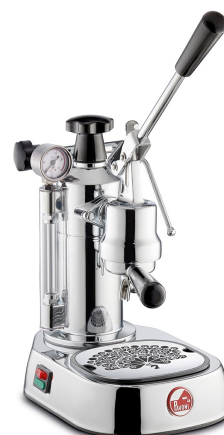

# LPLELQ02EU

**Product Family** Espresso Coffee Machine  
**Type** Lever Espresso coffee machine

## Aesthetics

<b>Aesthetic</b>	Special	<b>Lever Material</b>	Steel
<b>Boiler Material</b>	Brass	<b>Lever Color</b>	Chromed
<b>Boiler Color</b>	Chromed	<b>Steam Wand Material</b>	Chromed Brass
<b>Series</b>	Europiccola	<b>Drip tray drawer material</b>	ABS
<b>Base Material</b>	Steel	<b>Lever Handle Material</b>	Bakelite
<b>Base Color</b>	Chromed	<b>Boiler Cap Material</b>	Bakelite
<b>Brewing Unit Material</b>	Brass	<b>Cup Grid Material</b>	Stainless steel
<b>Brewing Unit Color</b>	Chromed	<b>Steam Knob Material</b>	Bakelite

## Technical Features

<b>Water Tank Capacity</b>	0.8 l	<b>Filter holder internal diameter (with filter)</b>	52 mm
<b>Heating System</b>	Boiler	<b>Temperature light indicator</b>	Yes
<b>Security Valve</b>	Yes	<b>Reset Safety Thermostat</b>	Yes, Manual
<b>Boiler Pressure</b>	0.8 bar	<b>Pressurestat</b>	Yes
<b>Boiler Manometer</b>	Yes	<b>Steam Wand</b>	Yes
<b>Water Level Indicator</b>	Yes		

## Accessories included

<b>Filters</b>	1 cup/ 2 cups	<b>Filter Holder</b>	Double Spouted
<b>Tamper</b>	Yes, ABS	<b>Steam Wand</b>	3 holes Nozzle Ø 1,2 mm
<b>Coffee Scoop</b>	Yes		