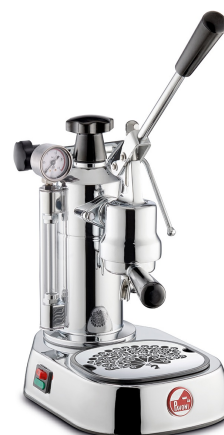

# LPLELQ02EU

**Product Family** Espresso Coffee Machine  
**Type** Lever Espresso coffee machine

## Aesthetics

<b>Aesthetic Series</b>	Special Europiccola	<b>Lever Material</b>	Steel
<b>Body Material</b>	Brass	<b>Lever Color</b>	Chromed
<b>Body Color</b>	Chromed	<b>Lever Handle Material</b>	Bakelite
<b>Base Material</b>	Steel	<b>Drip tray drawer material</b>	ABS
<b>Base Color</b>	Chromed	<b>Boiler Cap Material</b>	Bakelite
<b>Brewing Unit Material</b>	Brass	<b>Steam Wand Material</b>	Chromed Brass
<b>Brewing Unit Color</b>	Chromed	<b>Cup Grid Material</b>	Stainless steel
		<b>Steam Knob Material</b>	Bakelite

## Technical Features

<b>Water Tank Capacity</b>	0.8 l	<b>Filter holder internal diameter (with filter)</b>	52 mm
<b>Heating System</b>	Boiler	<b>Temperature light indicator</b>	Yes
<b>Security Valve</b>	Yes	<b>Reset Safety Thermostat</b>	Yes, Manual
<b>Boiler Pressure</b>	0.8 bar	<b>Pressurestat</b>	Yes
<b>Boiler Manometer</b>	Yes	<b>Steam Wand</b>	Yes
<b>Water Level Indicator</b>	Yes		

## Accessories Included

<b>Filters</b>	1 cup/ 2 cups	<b>Filter Holder</b>	Standard
<b>Tamper</b>	Yes	<b>Steam Wand</b>	3 holes Nozzle Ø 1,2 mm
<b>Coffee Scoop</b>	Yes		