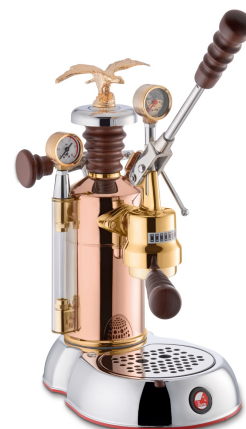

# LPLESE01EU

**Product Family** Espresso Coffee Machine  
**Type** Lever Espresso coffee machine

## Aesthetics

<b>Aesthetic</b>	Edotto	<b>Lever Material</b>	Steel
<b>Boiler Material</b>	Copper	<b>Lever Color</b>	Chromed
<b>Boiler Color</b>	Rose Gold	<b>Steam Wand Material</b>	Chromed Brass
<b>Series</b>	Esperto	<b>Drip tray drawer material</b>	ABS
<b>Base Material</b>	Steel	<b>Lever Handle Material</b>	Wood
<b>Base Color</b>	Chromed	<b>Boiler Cap Material</b>	Wood and Ryton
<b>Brewing Unit Material</b>	Brass	<b>Cup Grid Material</b>	Stainless steel
<b>Brewing Unit Color</b>	Gold	<b>Steam Knob Material</b>	Wood

## Technical Features

<b>Water Tank Capacity</b>	1.6 l	<b>Filter holder internal diameter (with filter)</b>	52 mm
<b>Heating System</b>	Boiler	<b>Temperature light indicator</b>	Yes
<b>Security Valve</b>	Yes	<b>Temperature strip</b>	Yes
<b>Boiler Pressure</b>	0.8 bar	<b>Reset Safety Thermostat</b>	Yes, Manual
<b>Boiler Manometer</b>	Yes	<b>Pressurestat</b>	Yes
<b>Brewing Unit Manometer</b>	Yes	<b>Brewing Pressure Profiling Control (BPPC)</b>	Yes
<b>Water Level Indicator</b>	Yes	<b>Steam Wand</b>	Yes