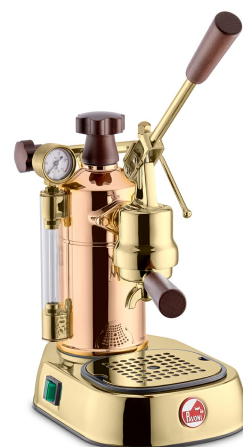

LPLPRG01EU

Product Family Espresso Coffee Machine
Type Lever Espresso coffee machine

Aesthetics

Aesthetic	Rame Gold	Lever Material	Steel
Boiler Material	Copper	Lever Color	Gold
Boiler Color	Rose Gold	Steam Wand Material	Chromed Brass
Series	Professional	Drip tray drawer material	ABS
Base Material	Steel	Lever Handle Material	Wood
Base Color	Gold	Boiler Cap Material	Wood
Brewing Unit Material	Brass	Cup Grid Material	Stainless steel
Brewing Unit Color	Gold	Steam Knob Material	Wood

Technical Features

Water Tank Capacity	1,6 l	Water Level Indicator	Yes
Heating System	Boiler	Filter holder internal diameter (with filter)	52 mm
Security Valve	Yes	Reset Safety Thermostat	Yes, Manual
Boiler Pressure	0.8 bar	Pressurestat	Yes
Boiler Manometer	Yes	Steam Wand	Yes

Accessories included

Filters	1 cup/ 2 cups	Filter Holder	Double Spouted
Tamper	Yes, ABS	Steam Wand	3 holes Nozzle Ø 1,2 mm
Coffee Scoop	Yes		

Electrical Connection

Power	950 W	Power Cord Length	1,5 m
Voltage (V)	220-240 V	Plug	(F;E) Schuko
Frequency (Hz)	50/60 Hz		

LPACUPCE01

Ceramic espresso 6-cup set, for enjoying a perfect espresso like at the bar

LPAAQUCR01

A distinctive and iconic embellishment to elevate your Lever machine. The Eagle Kit, a symbol of sophistication and excellence, is available in two elegant finishes: gold and steel.