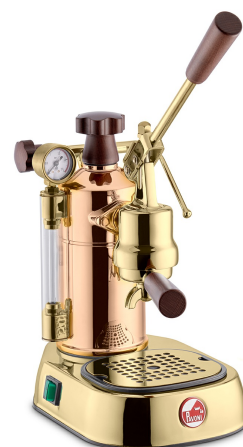

LPLPRG01EU

Product Family

Espresso Coffee Machine

Type

Lever Espresso coffee machine

Aesthetics

Aesthetic	Rame Gold	Lever Material	Steel
Boiler Material	Copper	Lever Color	Gold
Boiler Color	Rose Gold	Steam Wand Material	Chromed Brass
Series	Professional	Drip tray drawer material	ABS
Base Material	Steel	Lever Handle Material	Wood
Base Color	Gold	Boiler Cap Material	Wood
Brewing Unit Material	Brass	Cup Grid Material	Stainless steel
Brewing Unit Color	Gold	Steam Knob Material	Wood

Technical Features

Water Tank Capacity	1,6 l	Water Level Indicator	Yes
Heating System	Boiler	Filter holder internal diameter (with filter)	52 mm
Security Valve	Yes	Reset Safety Thermostat	Yes, Manual
Boiler Pressure	0.8 bar	Pressurestat	Yes
Boiler Manometer	Yes	Steam Wand	Yes

Accessories included

Filters	1 cup/ 2 cups	Filter Holder	Double Spouted
Tamper	Yes, ABS	Steam Wand	3 holes Nozzle Ø 1,2 mm
Coffee Scoop	Yes		

Electrical Connection

Power	950 W	Power Cord Length	1,5 m
Voltage (V)	220-240 V	Plug	(F;E) Schuko
Frequency (Hz)	50/60 Hz		

LPACUPCE01

Ceramic espresso 6-cup set, for enjoying a perfect espresso like at the bar

LPAAQUCR01

A distinctive and iconic embellishment to elevate your Lever machine. The Eagle Kit, a symbol of sophistication and excellence, is available in two elegant finishes: gold and steel.