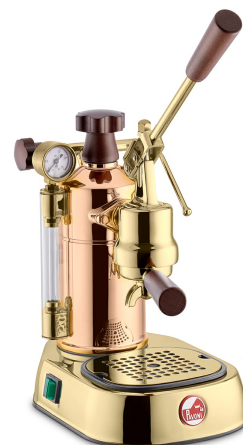

LPLPRG01EU

Product Family Espresso Coffee Machine
Type Lever Espresso coffee machine

Aesthetics

Aesthetic Series	Rame Gold Professional	Cup Grid Material	Golden Steel
Body Color	Copper	Brewing Unit Material	Brass
Body Material	Brass	Brewing Unit Color	Gold
Base Color	Gold	Lever Color	Gold
Base Material	Steel	Lever Material	Steel
Steam Wand Material	Chromed Brass	Lever Handle Material	Wood
Drip tray drawer material	ABS	Steam Knob Material	Wood
		Boiler Cap Material	Wood

Technical Features

Heating System	Boiler	Filter holder internal diameter (with filter)	52 mm
Boiler Pressure	0.8 bar	Pressurestat	Yes
Water Tank Capacity	1,6 l	Steam Wand	Yes
Water Level Indicator	Yes	Security Valve	Yes
Boiler Manometer	Yes	Reset Safety Thermostat	Yes, Manual

Accessories Included

Filters	1 cup/ 2 cups	Filter Holder	Standard
Tamper	Yes	Steam Wand	3 holes Nozzle Ø 1,2 mm
Coffee Scoop	Yes		

Electrical Connection

Plug	(F;E) Schuko	Frequency (Hz)	50/60 Hz
Power	950 W	Power Cord Length	1.5 m
Voltage (V)	220-240 V		