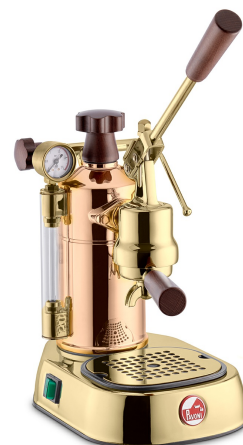

LPLPRG01EU

Product Family Espresso Coffee Machine
Type Lever Espresso coffee machine

Aesthetics

Aesthetic Series	Rame Gold Professional	Lever Material	Steel
Boiler Material	Copper	Lever Color	Gold
Body Color	Rose Gold	Lever Handle Material	Wood
Base Material	Steel	Drip tray drawer material	ABS
Base Color	Gold	Boiler Cap Material	Wood
Brewing Unit Material	Brass	Steam Wand Material	Chromed Brass
Brewing Unit Color	Gold	Cup Grid Material	Stainless steel
		Steam Knob Material	Wood

Technical Features

Water Tank Capacity	1,6 l	Water Level Indicator	Yes
Heating System	Boiler	Filter holder internal diameter (with filter)	52 mm
Security Valve	Yes	Reset Safety Thermostat	Yes, Manual
Boiler Pressure	0.8 bar	Pressurestat	Yes
Boiler Manometer	Yes	Steam Wand	Yes

Accessories Included

Filters	1 cup/ 2 cups	Filter Holder	Standard
Tamper	Yes	Steam Wand	3 holes Nozzle Ø 1,2 mm
Coffee Scoop	Yes		

Electrical Connection

Plug	(F;E) Schuko	Frequency (Hz)	50/60 Hz
Power	950 W	Power Cord Length	1.5 m
Voltage (V)	220-240 V		

LPABOTBC01

"Fascino" or bottomless Black-Chrome portafilter for lever coffee machines, 54mm diameter, ergonomic and functional for precise, professional coffee extraction.

LPACLEAN01

LPACUPCE01

Ceramic espresso 6-cup set, for enjoying a perfect espresso like at the bar