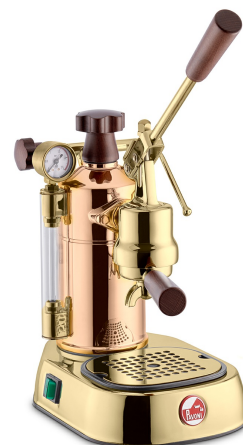

LPLPRG01EU

Product familie

Espresso koffiemachine

Type

Lever Espresso coffee machine

Design

Design	Rame Gold	Materiaal hendel	Steel
Materiaal lichaam	Copper	Kleur hendel	Gold
Kleur romp	Rose Gold	Steam Wand Material	Chromed Brass
Series	Professional	Drip tray drawer material	ABS
Materiaal voet	Steel	Lever Handle Material	Hout
Kleur voet	Gold	Boiler Cap Material	Hout
Materiaal brouweenheid	Brass	Cup Grid Material	Inox
Kleur brouweenheid	Gold	Materiaal stoomknop	Hout

Technische specificaties

Volume waterreservoir	1,6 l	Water niveau indicator	Ja
Verwarmingssysteem	Boiler	Filter holder internal diameter (with filter)	52 mm
Security Valve	Yes	Reset Safety Thermostat	Yes, Manual
Boiler Pressure	0.8 bar	Druk	Ja
Boiler manometer	Ja	Steam Wand	Yes

Meegeleverde accessoires

Filters	1 cup/ 2 cups	Filterhouder	Double Spouted
Tamper	Ja	Steam Wand	3 holes Nozzle Ø 1,2 mm
Coffee Scoop	Ja		

Elektrische aansluiting

Vermogen	950 W	Power Cord Length	1,5 m
Spanning (V)	220-240 V	Stekker	(F;E) Schuko
Frequentie (Hz)	50/60 Hz		

LPACUPCE01

Ceramic espresso 6-cup set, for enjoying a perfect espresso like at the bar

LPAAQUCR01

A distinctive and iconic embellishment to elevate your Lever machine. The Eagle Kit, a symbol of sophistication and excellence, is available in two elegant finishes: gold and steel.