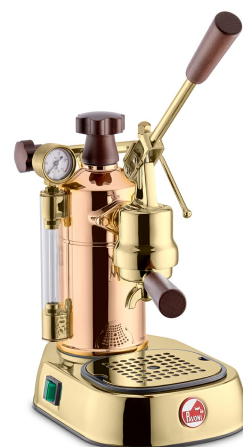

LPLPRG01EU

Product familie Espresso koffiemachine
Type Lever Espresso coffee machine

Design

Design	Rame Gold	Materiaal hendel	Steel
Materiaal lichaam	Copper	Kleur hendel	Gold
Kleur romp	Rose Gold	Steam Wand Material	Chromed Brass
Series	Professional	Drip tray drawer material	ABS
Materiaal voet	Steel	Lever Handle Material	Hout
Kleur voet	Gold	Boiler Cap Material	Hout
Materiaal brouweenheid	Brass	Cup Grid Material	Inox
Kleur brouweenheid	Gold	Materiaal stoomknop	Hout

Technische specificaties

Volume waterreservoir	1.6 l	Water niveau indicator	Ja
Verwarmingssysteem	Boiler	Filter holder internal diameter (with filter)	52 mm
Security Valve	Yes	Reset Safety Thermostat	Yes, Manual
Boiler Pressure	0.8 bar	Druk	Ja
Boiler manometer	Ja	Steam Wand	Yes

Meegeleverde accessoires

Filters	1 cup/ 2 cups	Filterhouder	Double Spouted
Tamper	Ja	Steam Wand	3 holes Nozzle Ø 1,2 mm
Coffee Scoop	Ja		

Elektrische aansluiting

Vermogen	950 W	Power Cord Length	1.5 m
Spanning (V)	220-240 V	Stekker	(F;E) Schuko
Frequentie (Hz)	50/60 Hz		

LPACUPCE01

Ceramic espresso 6-cup set, for enjoying a perfect espresso like at the bar

LPAAQUCR01

A distinctive and iconic embellishment to elevate your Lever machine. The Eagle Kit, a symbol of sophistication and excellence, is available in two elegant finishes: gold and steel.