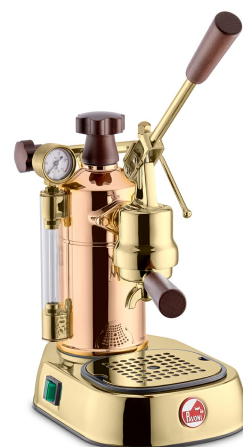

LPLPRG01EU

Familie Espresso koffiemachine
Type Lever Espresso coffee machine

Design

Esthetiek	Rame Gold	Materiaal hendel	Steel
Behuizing materiaal	Copper	Kleur hendel	Goud
Kleur romp	Rose Gold	Steam Wand Material	Chromed Brass
Series	Professional	Drip tray drawer material	ABS
Materiaal onderkant	Steel	Lever Handle Material	Wood
Kleur onderkant	Goud	Materiaal keteldop	Wood
Materiaal brouweenheid	Brass	Materiaal kopjeshouder	Roestvrij staal
Kleur brouweenheid	Goud	Materiaal stoomknop	Wood

Meegeleverde accessoires

Filters	1 kopje/ 2 cups	Filterhouder	Double Spouted
Tamper	Ja	Steam Wand	3 holes Nozzle Ø 1,2 mm
Coffee Scoop	Ja		

Elektrische aansluiting

Vermogen	950 W	Lengte netsnoer	1.5 m
Spanning (V)	220-240 V	Stekker	(F;E) Schuko
Frequentie (Hz)	50/60 Hz		

Compatibile Accessores

LPAAPROBL01

Black apron with embroidered La Pavoni logo. A handy front pocket and reinforced leather supports make it a functional must-have accessory.

LPAAQUDO01

A distinctive and iconic embellishment to elevate your Lever machine. The Eagle Kit, a symbol of sophistication and excellence, is available in two elegant finishes: gold and steel.

LPACUPCE01

Ceramic espresso 6-cup set, for enjoying a perfect espresso like at the bar

LPAAQUCR01

A distinctive and iconic embellishment to elevate your Lever machine. The Eagle Kit, a symbol of sophistication and excellence, is available in two elegant finishes: gold and steel.