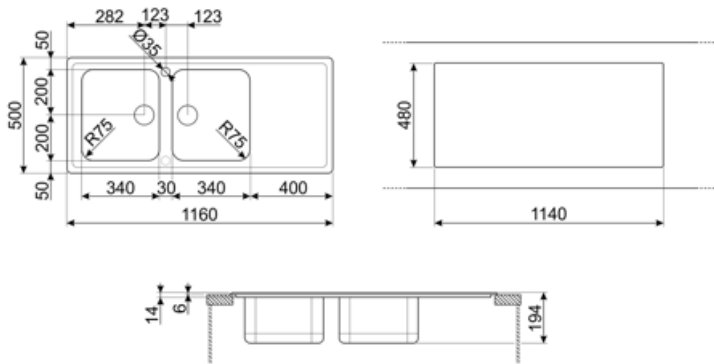

	Bowl type RH	Bowl thickness (mm)	Bowl dimensions, WxDxH (mm)	Bowl depth (mm)	Radius corner right bowl (mm)	Overflow	Strainer position	Strainer dimension
RH Bowl	Traditional	0.6	340 x 400 x 180	180	80	Yes, traditional	Side bowl	3.5"
LH Bowl	Traditional	0.6	340 x 400 x 180	180	80		Side bowl	3.5"

## Technical Features

<b>Frame thickness</b>	0,6 mm	<b>Dividing wall width</b>	30 mm
<b>Frame depth (mm)</b>	15	<b>Drainer inclination</b>	2 °
<b>Dimensions of the product (mm)</b>	195x1160x500 mm	<b>Gasket type</b>	Sealing paste
<b>Cutout dimension topmount (mm)</b>	1140 x 480 mm	<b>No. of clips</b>	10
<b>Height from kitchen top</b>	6 mm	<b>Type of clips</b>	Standard
<b>Base unit size</b>	80 cm	<b>Possibility to install waste disposal</b>	Yes

## Symbols glossary

---

- |  |   |   |   |
|--|---|---|---|
|  | Cupboard width required for sink installation                               |  | Sink depth - depending on the model, the depth can be from 13 to 24,5   |
|  | Ultra-low profile: Installation of product with flat edge - height of 1 mm. |  | Thanks to the double tap hole, most of our sinks are easily reversible, giving you the flexibility to make any type of kitchen composition. |