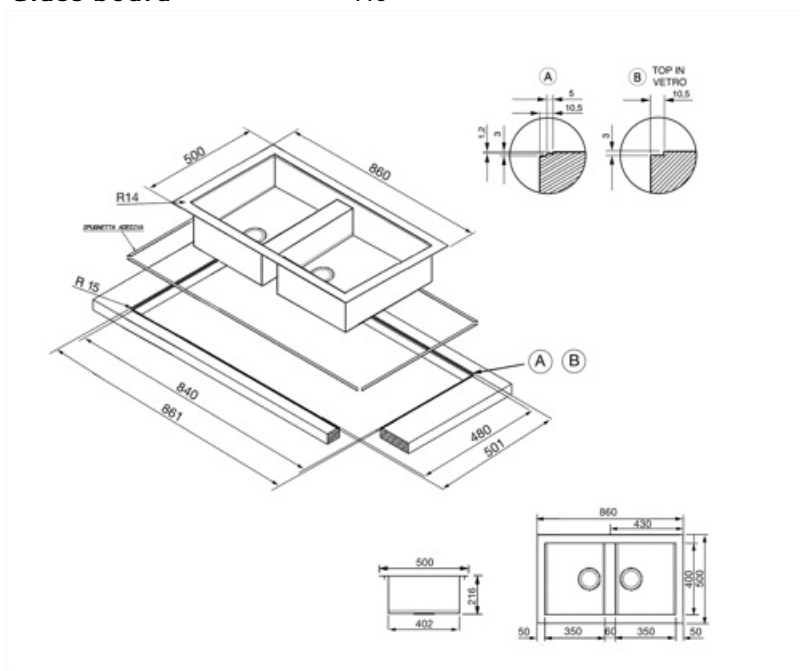

	Bowl type RH	Bowl thickness (mm)	Bowl dimensions, WxDxH (mm)	Bowl depth (mm)	Overflow	Strainer position	Strainer dimension
RH Bowl	Squared	1	350 x 400 x 215	215	Yes, traditional	Side bowl	3.5"
LH Bowl	Squared	1	350 x 400 x 215	215	No	Side bowl	3.5"

Technical Features

Frame thickness	1 mm	Popup command	Yes, double
Frame depth (mm)	15	Popup command type	Squared
Dimensions of the product (mm)	215x860x500 mm	Dividing wall width	60 mm
Cutout dimension topmount (mm)	480 X 840 mm	Gasket type	Sealing paste
Cutout radius	5 mm	Pre-assembled gasket	No
		No. of clips	10

Base unit size	90 cm	Type of clips	Standard
Tap hole	1		

Accessories Included

Accessories for installation	Strainer, Siphon with dishwasher outlet connection, Fixing clips, Gasket, Automatic Pop-UP	Basket	No
		Wooden board	No
		White board	No
Colander	No		
Glass board	No		