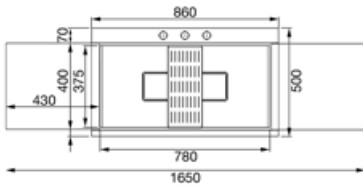

	Bowl type RH	Bowl thickness (mm)	Bowl dimensions, WxDxH (mm)	Bowl depth (mm)	Overflow	Strainer position	Strainer dimension
RH Bowl	Squared	1	360 x 375 x 245	245	No	Side bowl	3.5"
LH Bowl	Squared	1	360 x 375 x 245	245	Yes, traditional	Side bowl	3.5"

Technical Features

Frame thickness	1 mm	Popup command	Yes, double
Glass thickness	4 mm	Popup command type	Squared
Dimensions of the product (mm)	220x1170x510 mm	Dividing wall width	60 mm
Cutout dimension topmount (mm)	840 x 480 mm	Gasket type	Sealing paste
Height from kitchen top	8 mm	Pre-assembled gasket	No
		No. of clips	14
		Type of clips	Standard

Base unit size 90 cm
 Tap hole 1

Accessories Included

Accessories for installation	Strainer, Siphon with dishwasher outlet connection, Fixing clips, Gasket	Basket	No
		Wooden board	No
		White board	No
Colander	Yes		
Glass board	2		