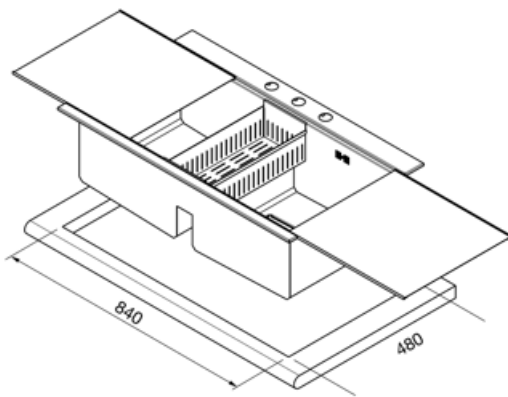

	Bowl type RH	Bowl thickness (mm)	Bowl dimensions, WxDxH (mm)	Bowl depth (mm)	Overflow	Strainer position	Strainer dimension
RH Bowl	Squared	1	360 x 375 x 245	245	No	Side bowl	3.5"
LH Bowl	Squared	1	360 x 375 x 245	245	Yes, traditional	Side bowl	3.5"

Technical Features

Frame thickness	1 mm	Popup command	Yes, double
Glass thickness	4 mm	Popup command type	Squared
Dimensions of the product (mm)	220x1170x510 mm	Dividing wall width	60 mm
Cutout dimension topmount (mm)	840 x 480 mm	Gasket type	Sealing paste
Height from kitchen top	8 mm	Pre-assembled gasket	No
		No. of clips	14
		Type of clips	Standard

Base unit size 90 cm
 Tap hole 1

Accessories Included

Accessories for installation	Strainer, Siphon with dishwasher outlet connection, Fixing clips, Gasket	Basket	No
		Wooden board	No
		White board	No
Colander	Yes		
Glass board	2		