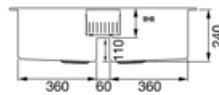

Base unit size   90 cm
Tap hole   1

Accessories Included

Accessories for installation	Strainer, Siphon with dishwasher outlet connection, Fixing clips, Gasket	Basket	No
		Wooden board	No
		White board	No
Colander	Yes		
Glass board	2