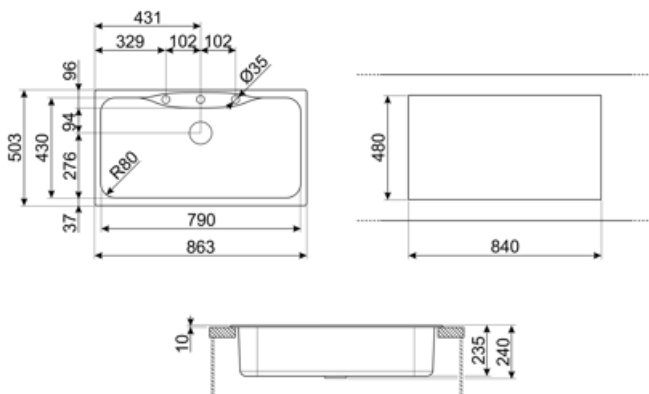

	Bowl type RH	Bowl dimensions, WxDxH (mm)	Bowl depth (mm)	Radius corner right bowl (mm)	Overflow	Strainer position	Strainer dimension
RH Bowl	Traditional	780 x 370 x 235	235	50	Yes, traditional	Side bowl	3.5"

Technical Features

Characteristics composite material	Antibacterial, Easy to clean, Anti-scratch, Thermal shock resistant, High temperatures resistant, Impact resistant, UV Resistant	Base unit size	90 cm
		Tap hole	2
		Tap hole diameter	35 mm
		No. of clips	8
		Type of clips	Standard
Frame depth (mm)	5		
Dimensions of the product (mm)	240x860x500 mm		

Cutout dimension topmount (mm)	840 x 480 mm
Undermount cutout radius	15 mm
Height from kitchen top	10 mm

Accessories included

Accessories for installation	Strainer, Savespace siphon with dishwasher outlet connection, Fixing clips
---------------------------------	--