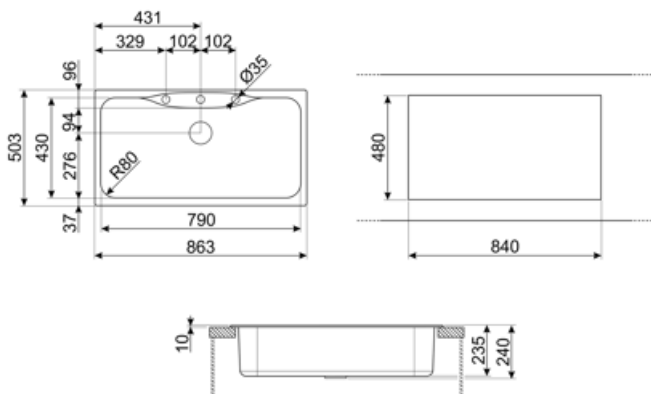

Cutout dimension topmount (mm)	840 x 480 mm
Undermount cutout radius	15 mm
Height from kitchen top	10 mm

Accessories included

Accessories for installation	Strainer, Savespace siphon with dishwasher outlet connection, Fixing clips