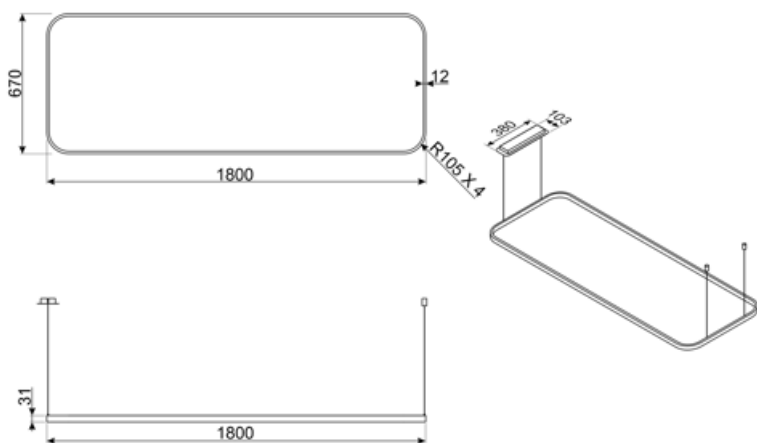

N° di comandi	2	Control setting	Gesture control
---------------	---	-----------------	-----------------

Technical Features

			
No. of lights	1	Light colour temperature scale (K)	4000 K
Light type	LED	Light colour temperature range	2700 - 6500 K
Light power	24 W	CRI	90
Length of tie rods	250 cm	Tunable light	Yes
Dimmer mode	Yes	Luminous flux	150 lm

Electrical Connection

Nominal power	24 W	Frequency (Hz)	50-60 Hz
---------------	------	----------------	----------

Current	1 A	Power supply cable length	3500 mm
Voltage	220-240 V		

Also available

Alternative colours available	Stainless steel	Available colours	LSLS18X
-------------------------------	-----------------	-------------------	---------