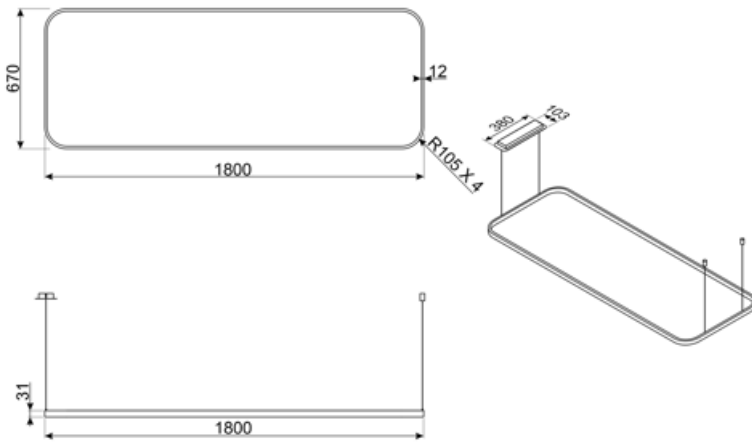

N° di comandi	2	Control setting	Gesture control
---------------	---	-----------------	-----------------

Technical Features

			
No. of lights	1	Light colour temperature scale (K)	4000 K
Light type	LED	Light colour temperature range	2700 - 6500 K
Light power	24 W	CRI	90
Length of tie rods	250 cm	Tunable light	Yes
Dimmer mode	Yes	Luminous flux	150 lm

Electrical Connection

Nominal power	24 W	Frequency (Hz)	50-60 Hz
---------------	------	----------------	----------

Current	1 A	Power supply cable length	3500 mm
Voltage	220-240 V		

Also available

Alternative colours available	Stainless steel	Available colours	LSLS18X
-------------------------------	-----------------	-------------------	---------