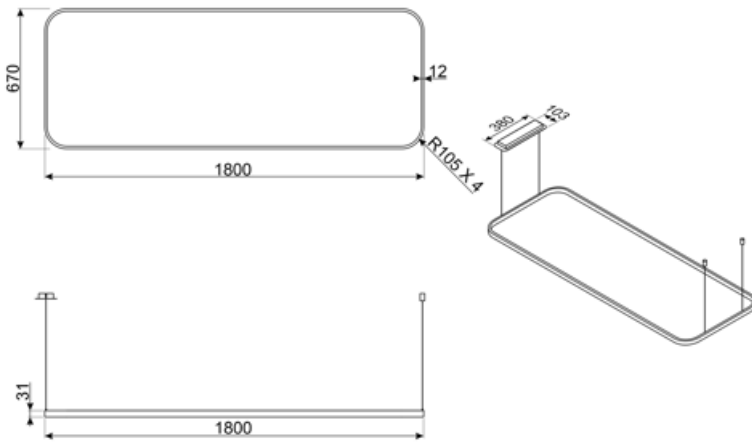

## Technical Features

			
No. of lights	1	Light colour temperature scale (K)	4000 K
Light type	LED	Light colour temperature range	2700 - 6500 K
Light power	24 W	CRI	90
Length of tie rods	250 cm	Tunable light	Yes
Dimmer mode	Yes	Luminous flux	150 lm

## Electrical Connection

Nominal power	24 W	Frequency (Hz)	50-60 Hz
---------------	------	----------------	----------

---

Current	1 A	Power supply cable length	3500 mm
Voltage	220-240 V		