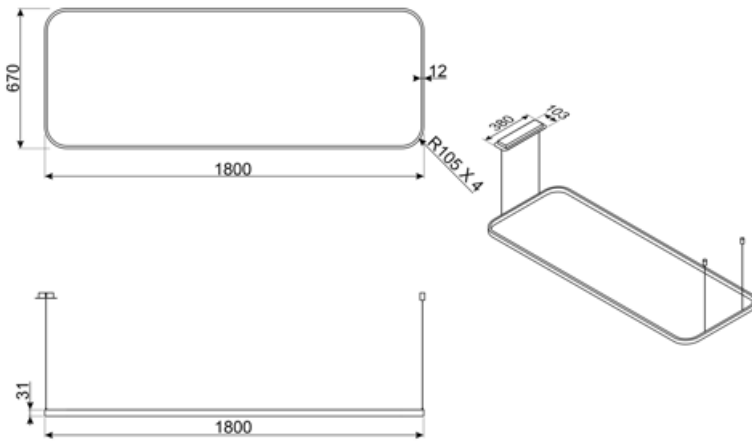

Voltage 220-240 V

Also available

Alternative colours available

Stainless steel

Available colours

LSLS18X