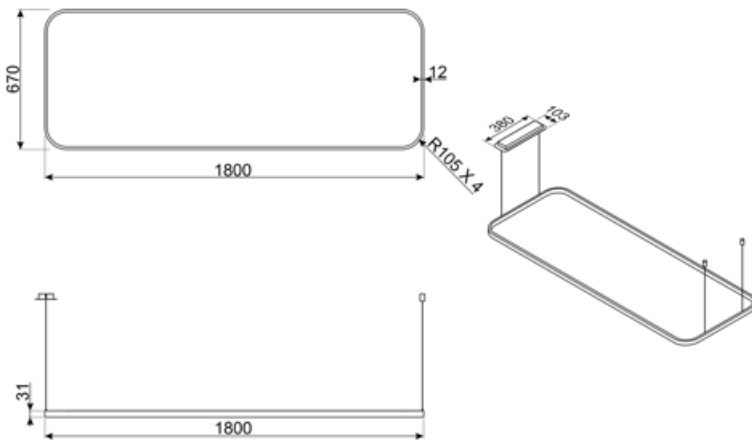

Current	1 A	Power supply cable length	3500 mm
Voltage	220-240 V		

Also available

Alternative colours available	Stainless steel	Available colours	LSLS18X