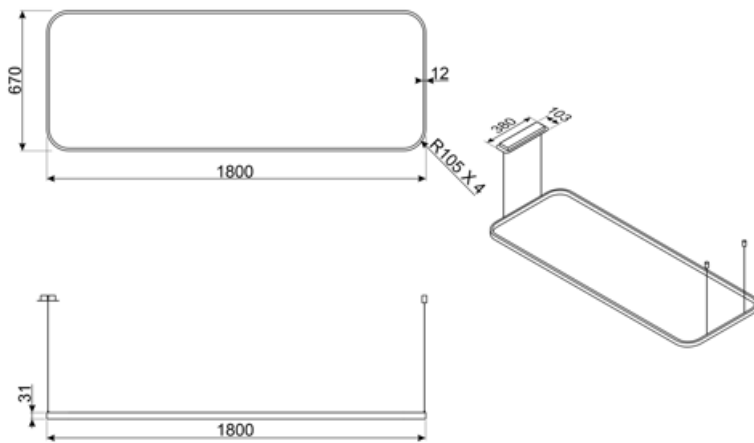

Power supply cable
length

3500 mm

Current
Voltage

1 A
220-240 V

Also available

Alternative colours
available

Stainless steel

Available colours

LSLS18X