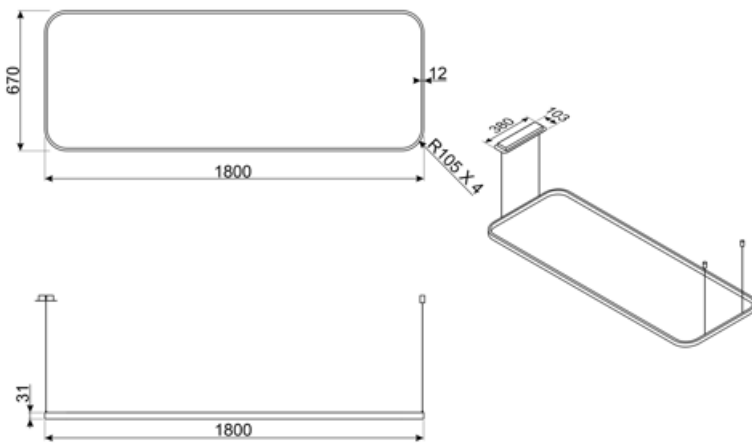

Power supply cable
length

3500 mm

Current
Voltage

1 A
220-240 V

Also available

Alternative colours
available

Stainless steel

Available colours

LSLS18X