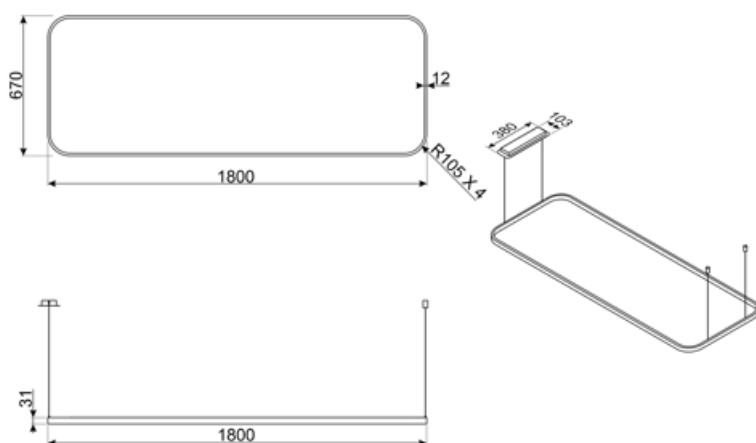

Power supply cable
length

3500 mm

Current

1 A

Voltage

220-240 V

Also available

Alternative colours
available

Stainless steel

Available colours

LSLS18X