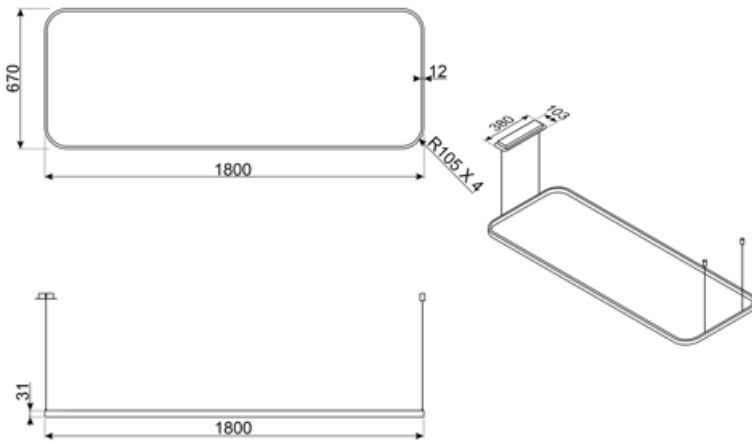

Voltage

220-240 V

Power supply cable
length

3500 mm

Also available

Alternative colours
available

Matte Black

Available colours

LSLS18MB