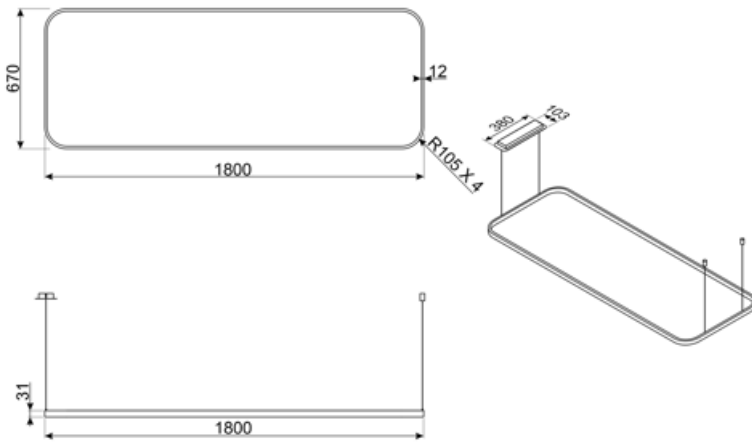

Voltage	220-240 V	Power supply cable length	3500 mm

Also available

Alternative colours available	Matte Black	Available colours	LSLS18MB