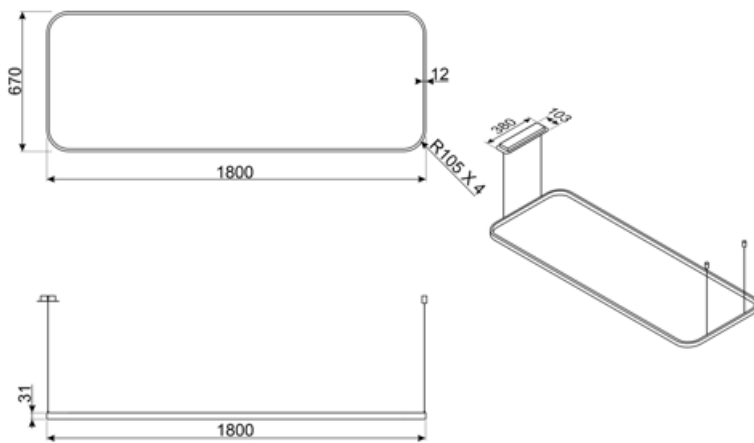

Current	1 A	Power supply cable length	3500 mm
Voltage	220-240 V		

Also available

Alternative colours available	Matt Black	Available colours	LSLS18MB