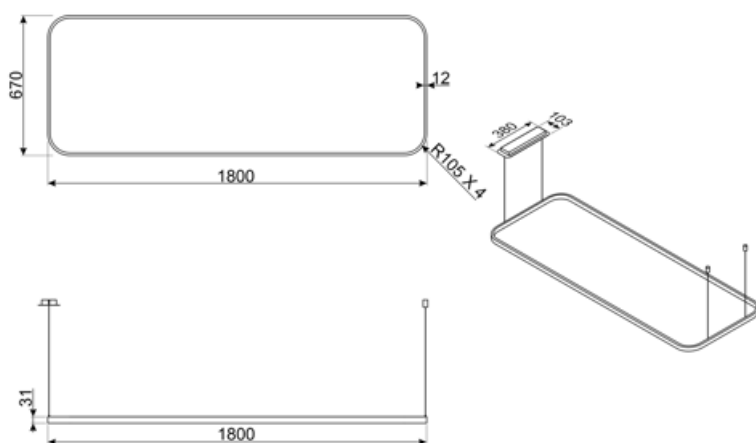

Current	1 A	Power supply cable length	3500 mm
Voltage	220-240 V		

Also available

Alternative colours available	Matt Black	Available colours	LSLS18MB