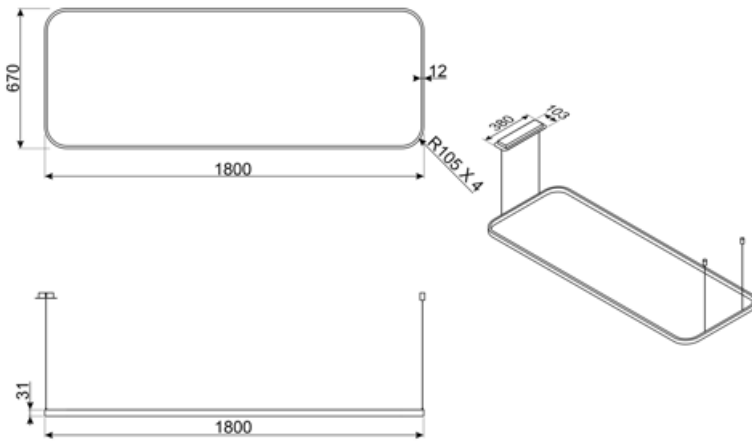

Technical Features

No. of lights	1	Dimmer mode	Yes
Light type	LED	Light color temperature scale (K)	4000 K
Light Power	24 W	Light color temperature range	2700 - 6500 K
Length of tie rods	250 cm		

Electrical Connection

Electrical connection rating	24 W	Frequency (Hz)	50-60 Hz
Current	1 A	Power supply cable length	3500 mm

Voltage 220-240 V

Also available

Alternative colours available

Matt Black

Available colours

LSSL18MB

Symbols glossary