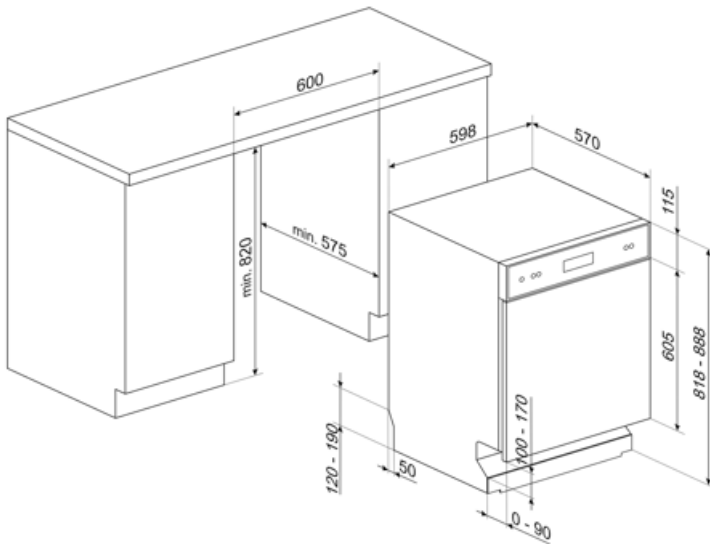

Width (mm)	23 9/16 "	Drying system	Natural condenser drying
Depth (mm)	22 7/16 "	Tube material	Stainless steel
Product Height (mm)	32 3/16 "	Filter	Stainless steel
Programme graphics	Symbols	Concealed heating element	Yes
On/off indicator	Yes	Hinges	Self balancing with fixed hinges
Rinse aid indicator	Light	Min. and max plinth height	98 - 168 mm
End of cycle indicator	Led on display, with acoustic signal	Adjustable feet	7cm, from 820 to 890 mm
Washing system	Standard	Additional gaskets	Yes
Third spray arm	Single	Back cover	Yes
Flood protection system	Single Acquastop	Depth of dishwasher with open door (mm)	1146 mm
Max water hardness	100°fH;58°dH	Top cover	Metallic sheet

Electrical Connection

Connected power	1800 W	Type of connection	Single-phase
Current	10 A	Power supply cable length	140 "
Voltage	110-120 V	Plug	(A) USA e Messico
Frequency (Hz)	60 Hz