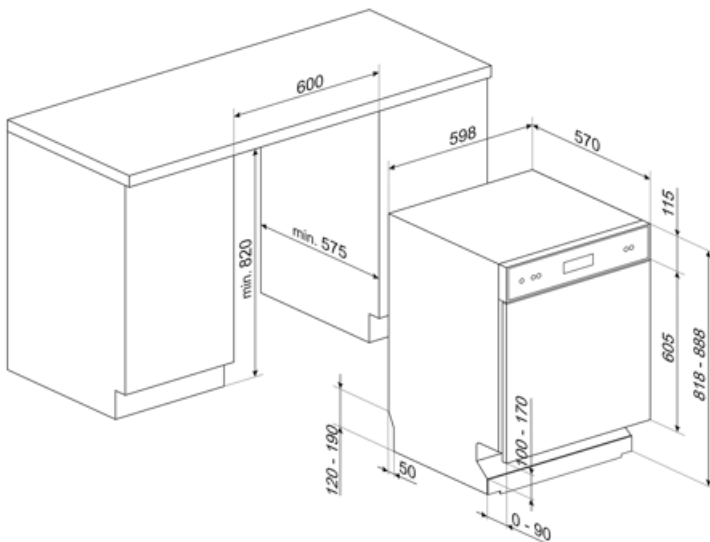

Width	23 9/16 "	Drying system	Natural condensation drying
Depth	22 7/16 "	Tube material	Stainless steel
Height	32 3/16 "	Filter	Stainless steel
Program symbols	Symbols	Concealed heating element	Yes
On/off indicator	Yes	Hinges	Self-balancing with fixed hinges
Rinse aid indicator	Light	Min. and max plinth height	3.9" - 6.6"
End-of-cycle indicator	Light on display, with acoustic signal	Adjustable feet	2 3/4", from 32 1/4" to 35"
Washing system	Standard	Additional gaskets	Yes
Third spray arm	Single	Back cover	Yes
Flood protection system	Single Aquastop	Depth of dishwasher with open door (mm)	1146
Max water hardness	100°FH;58°dH	Top cover	Metal sheet

Electrical Connection

Plug	(A) USA & Mexico	Frequency (Hz)	60 Hz
Connected power	1800 W	Connection type	Single-phase
Current	10 A	Power supply cable length	140 "
Voltage	110-120 V