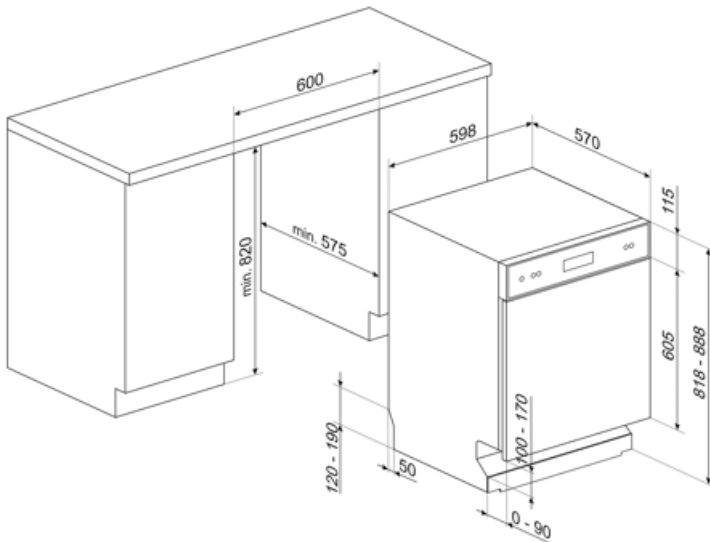

Width	23 9/16 "	Drying system	Natural condensation drying
Depth	22 7/16 "	Tube material	Stainless steel
Height	32 3/16 "	Filter	Stainless steel
Program symbols	Symbols	Concealed heating element	Yes
On/off indicator	Yes	Hinges	Self-balancing with fixed hinges
Rinse aid indicator	Light	Min. and max plinth height	3.9" - 6.6"
End-of-cycle indicator	Light on display, with acoustic signal	Adjustable feet	2 3/4", from 32 1/4" to 35"
Auto switch-off	Yes	Additional gaskets	Yes
Washing system	Standard	Back cover	Yes
Third spray arm	Single	Depth of dishwasher with open door (mm)	1146 mm
Flood protection system	Single Aquastop	Top cover	Metal sheet
Max water hardness	100°FH;58°dH		

Electrical Connection

Connected power	1800 W	Connection type	Single-phase
Current	10 A	Power supply cable length	140 "
Voltage	110-120 V	Plug	(A) USA & Mexico
Frequency (Hz)	60 Hz