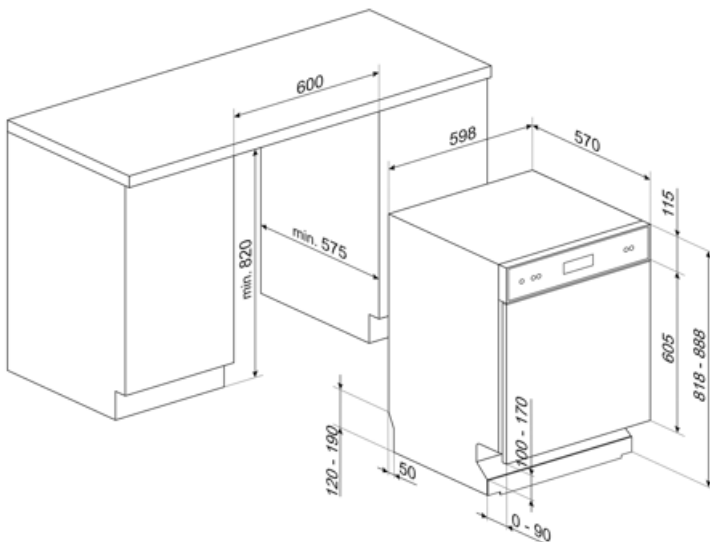

Width	23 9/16 "	Drying system	Natural condensation drying
Depth	22 7/16 "	Tube material	Stainless steel
Height	32 3/16 "	Filter	Stainless steel
Program symbols	Symbols	Concealed heating element	Yes
On/off indicator	Yes	Hinges	Self-balancing with fixed hinges
Rinse aid indicator	Light	Min. and max plinth height	3.9" - 6.6"
End-of-cycle indicator	Light on display, with acoustic signal	Adjustable feet	2 3/4", from 32 1/4" to 35"
Auto switch-off	Yes	Additional gaskets	Yes
Washing system	Standard	Back cover	Yes
Third spray arm	Single	Depth of dishwasher with open door (mm)	1146 mm
Flood protection system	Single Aquastop	Top cover	Metal sheet
Max water hardness	100°FH;58°DH	Energy Star	Yes

Electrical Connection

Connected power	1800 W	Connection type	Single-phase
Current	10 A	Power Cord Length	140 "
Voltage	110-120 V	Plug	(A) USA & Mexico
Frequency	60 Hz