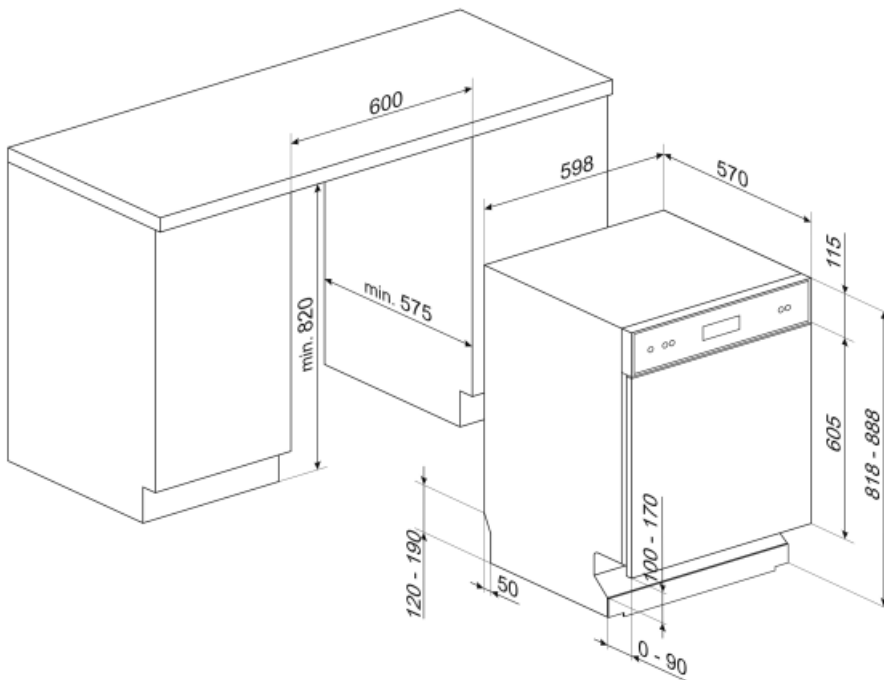

On/off indicator	Yes	Concealed heating element	Yes
Rinse aid indicator	Light	Hinges	Self-balancing with fixed hinges
End-of-cycle indicator	Light on display, with acoustic signal	Min. and max plinth height	3.9" - 6.6"
Washing system	Standard	Adjustable feet	2 3/4", from 32 1/4" to 35"
Third spray arm	Single	Additional gaskets	Yes
Flood protection system	Single Aquastop	Back cover	Yes
Max water hardness	100°FH;58°dH	Depth of dishwasher with open door (mm)	1146
		Top cover	Metal sheet

Electrical Connection

Plug	(A) USA & Mexico	Frequency (Hz)	60 Hz
Connected power	1800 W	Connection type	Single-phase
Current	10 A	Power supply cable length	140 "
Voltage	110-120 V