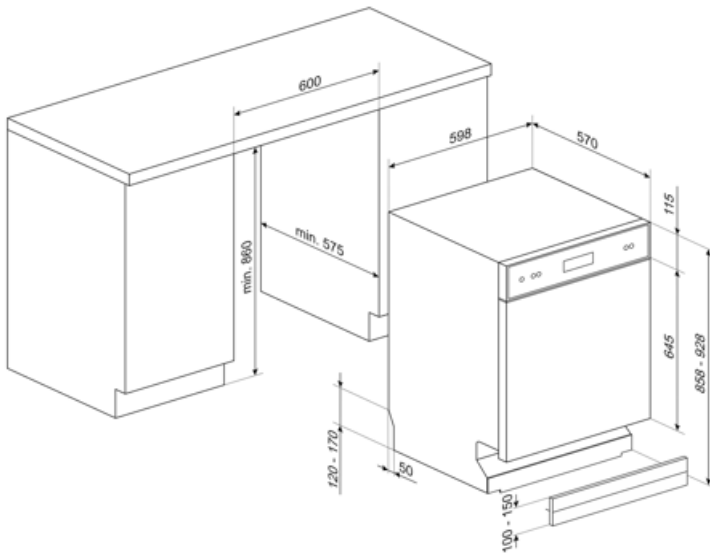

Width (mm)	23 9/16 "	Drying system	Natural condenser drying
Depth (mm)	22 7/16 "	Tube material	Stainless steel
Product Height (mm)	32 3/16 "	Filter	Stainless steel
Programme graphics	Symbols	Concealed heating element	Yes
On/off indicator	Yes	Hinges	Self balancing with fixed hinges
Rinse aid indicator	Light	Min. and max plinth height	98 - 168 mm
End of cycle indicator	Led on display, with acoustic signal	Adjustable feet	7cm, from 860 to 930 mm
Washing system	Standard	Additional gaskets	Yes
Third spray arm	Single	Back cover	Yes
Flood protection system	Single Acquastop	Depth of dishwasher with open door (mm)	1146
Max water hardness	100°fH;58°dH	Top cover	Metallic sheet

Electrical Connection

Plug	(A) USA e Messico	Frequency (Hz)	60 Hz
Connected power	1800 W	Type of connection	Single-phase
Current	10 A	Power supply cable length	140 "
Voltage	110-120 V