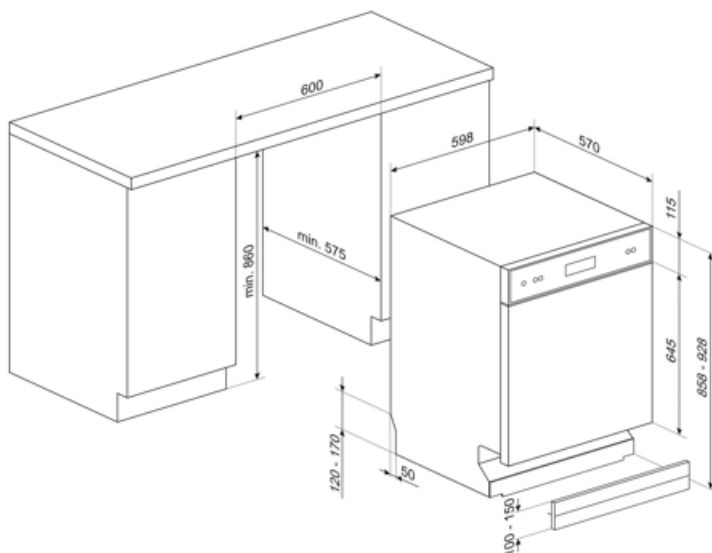

Width (mm)	23 9/16 "	Drying system	Natural condenser drying
Depth (mm)	22 7/16 "	Tube material	Stainless steel
Product Height (mm)	32 3/16 "	Filter	Stainless steel
Programme graphics	Symbols	Concealed heating element	Yes
On/off indicator	Yes	Hinges	Self balancing with fixed hinges
Rinse aid indicator	Light	Min. and max plinth height	98 - 168 mm
End of cycle indicator	Led on display, with acoustic signal	Adjustable feet	7cm, from 860 to 930 mm
Auto switch-off	Yes	Additional gaskets	Yes
Washing system	Standard	Back cover	Yes
Third spray arm	Single	Depth of dishwasher with open door (mm)	1146 mm
Flood protection system	Single Acquastop	Top cover	Metallic sheet
Max water hardness	100°fH;58°dH	Energy Star	Yes

Electrical Connection

Connected power	1800 W	Type of connection	Single-phase
Current	10 A	Power supply cable length	140 "
Voltage	110-120 V	Plug	(A) USA e Messico
Frequency (Hz)	60 Hz