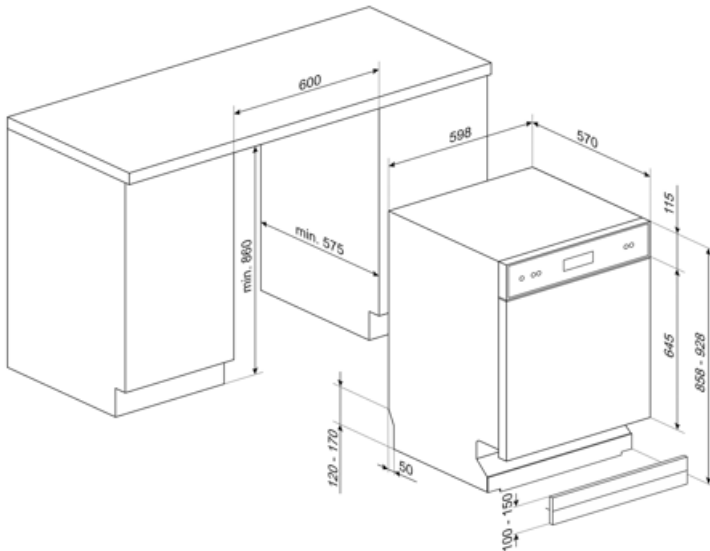

Width (mm)	23 9/16 "	Drying system	Natural condenser drying
Depth (mm)	22 7/16 "	Tube material	Stainless steel
Product Height (mm)	32 3/16 "	Filter	Stainless steel
Programme graphics	Symbols	Concealed heating element	Yes
On/off indicator	Yes	Hinges	Self balancing with fixed hinges
Rinse aid indicator	Light	Min. and max plinth height	98 - 168 mm
End of cycle indicator	Led on display, with acoustic signal	Adjustable feet	7cm, from 860 to 930 mm
Auto switch-off	Yes	Additional gaskets	Yes
Washing system	Standard	Back cover	Yes
Third spray arm	Single	Depth of dishwasher with open door (mm)	1146 mm
Flood protection system	Single Acquastop	Top cover	Metallic sheet
Max water hardness	100°fH;58°dH	Energy Star	Yes

Electrical Connection

Connected power	1800 W	Type of connection	Single-phase
Current	10 A	Power supply cable length	140 "
Voltage	110-120 V	Plug	(A) USA e Messico
Frequency (Hz)	60 Hz