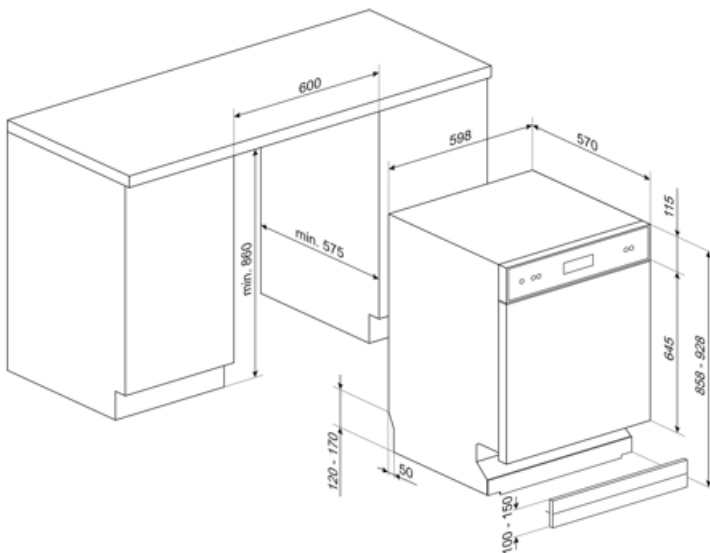

Width	23 9/16 "	Drying system	Natural condensation drying
Depth	22 7/16 "	Tube material	Stainless steel
Height	32 3/16 "	Filter	Stainless steel
Program symbols	Symbols	Concealed heating element	Yes
On/off indicator	Yes	Hinges	Self-balancing with fixed hinges
Rinse aid indicator	Light	Min. and max plinth height	3.9" - 6.6"
End-of-cycle indicator	Light on display, with acoustic signal	Adjustable feet	2 3/4", from 33 7/8" to 36 5/8"
Washing system	Standard	Additional gaskets	Yes
Third spray arm	Single	Back cover	Yes
Flood protection system	Single Aquastop	Depth of dishwasher with open door (mm)	1146
Max water hardness	100°fH;58°dH	Top cover	Metal sheet

Electrical Connection

Plug	(A) USA & Mexico	Frequency (Hz)	60 Hz
Connected power	1800 W	Connection type	Single-phase
Current	10 A	Power supply cable length	140 "
Voltage	110-120 V