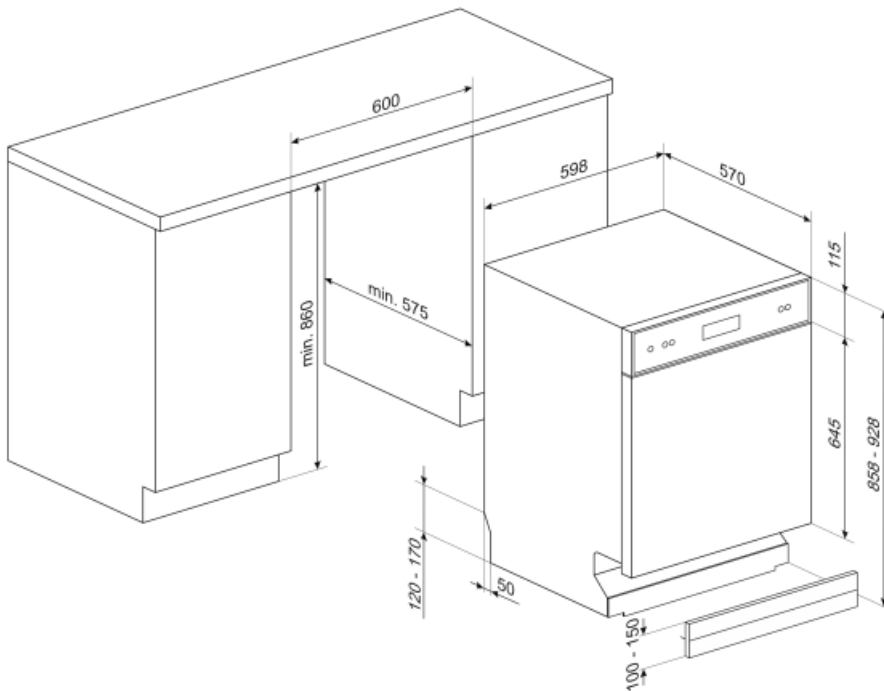

On/off indicator	Yes	Concealed heating element	Yes
Rinse aid indicator	Light	Hinges	Self-balancing with fixed hinges
End-of-cycle indicator	Light on display, with acoustic signal	Min. and max plinth height	3.9" - 6.6"
Washing system	Standard	Adjustable feet	2 3/4", from 33 7/8" to 36 5/8"
Third spray arm	Single	Additional gaskets	Yes
Flood protection system	Single Aquastop	Back cover	Yes
Max water hardness	100°fH;58°dH	Depth of dishwasher with open door (mm)	1146
		Top cover	Metal sheet

Electrical Connection

Plug	(A) USA & Mexico	Frequency (Hz)	60 Hz
Connected power	1800 W	Connection type	Single-phase
Current	10 A	Power supply cable length	140 "
Voltage	110-120 V