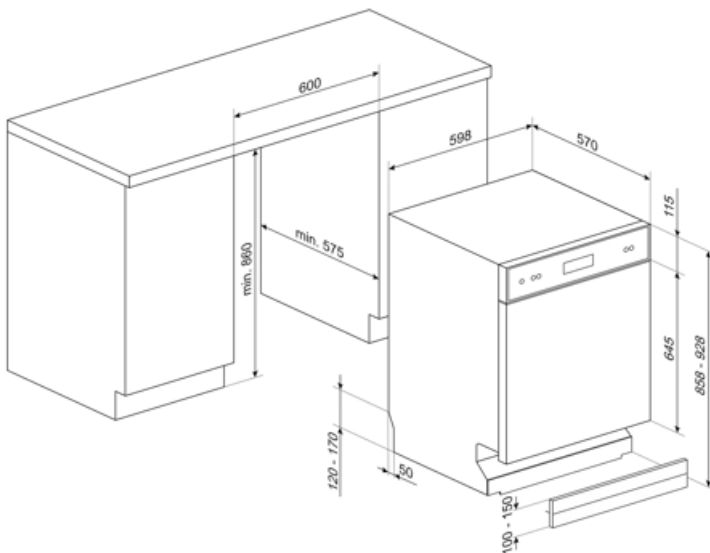

Width	23 9/16 "	Drying system	Natural condensation drying
Depth	22 7/16 "	Tube material	Stainless steel
Height	32 3/16 "	Filter	Stainless steel
Program symbols	Symbols	Concealed heating element	Yes
On/off indicator	Yes	Hinges	Self-balancing with fixed hinges
Rinse aid indicator	Light	Min. and max plinth height	3.9" - 6.6"
End-of-cycle indicator	Light on display, with acoustic signal	Adjustable feet	2 3/4", from 33 7/8" to 36 5/8"
Auto switch-off	Yes	Additional gaskets	Yes
Washing system	Standard	Back cover	Yes
Third spray arm	Single	Depth of dishwasher with open door (mm)	1146 mm
Flood protection system	Single Aquastop	Top cover	Metal sheet
Max water hardness	100°fH;58°dH	Energy Star	Yes

Electrical Connection

Connected power	1800 W	Connection type	Single-phase
Current	10 A	Power Cord Length	140 "
Voltage	110-120 V	Plug	(A) USA & Mexico
Frequency	60 Hz