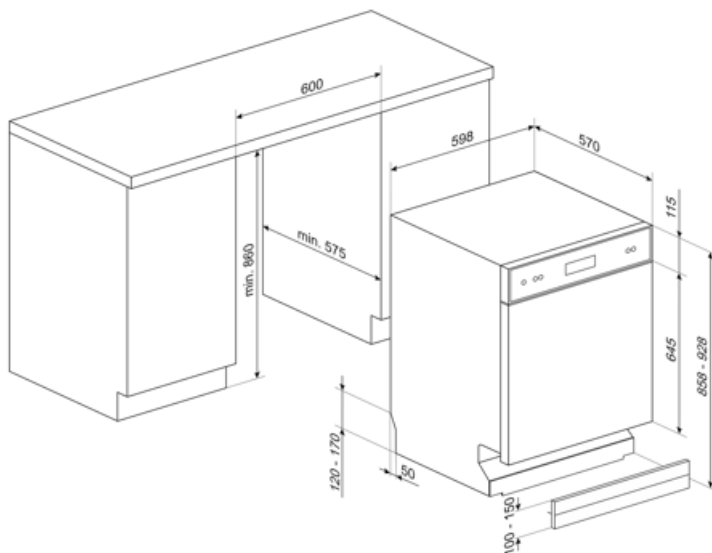

Width	23 9/16 "	Drying system	Natural condensation drying
Depth	22 7/16 "	Tube material	Stainless steel
Height	32 3/16 "	Filter	Stainless steel
Program symbols	Symbols	Concealed heating element	Yes
On/off indicator	Yes	Hinges	Self-balancing with fixed hinges
Rinse aid indicator	Light	Min. and max plinth height	3.9" - 6.6"
End-of-cycle indicator	Light on display, with acoustic signal	Adjustable feet	2 3/4", from 33 7/8" to 36 5/8"
Auto switch-off	Yes	Additional gaskets	Yes
Washing system	Standard	Back cover	Yes
Third spray arm	Single	Depth of dishwasher with open door (mm)	1146 mm
Flood protection system	Single Aquastop	Top cover	Metal sheet
Max water hardness	100°fH;58°dH		

Electrical Connection

Connected power	1800 W	Connection type	Single-phase
Current	10 A	Power supply cable length	140 "
Voltage	110-120 V	Plug	(A) USA & Mexico
Frequency (Hz)	60 Hz