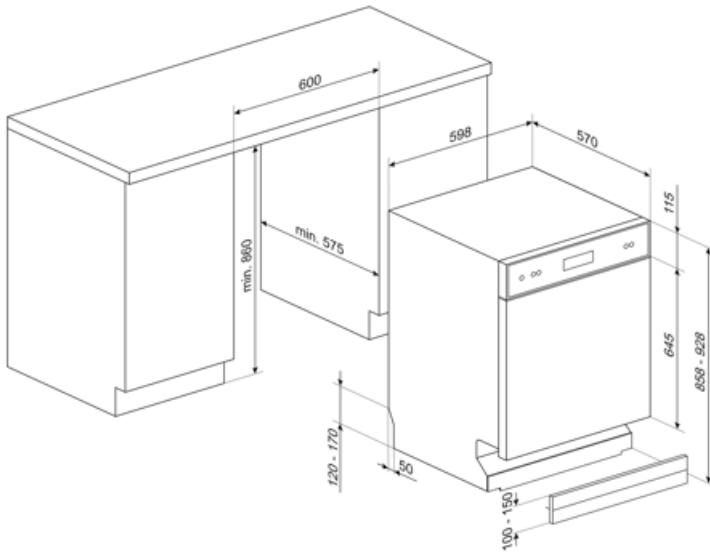

LSPU8643BL

Product family	Dishwashers
Width	24"
Commercial height	86 cm
Installation	Under-Counter
N° baskets	3, FlexiDuo
EAN code	8017709303723

Programs

Number of programs	10+1	Delicates	Yes
Washing temperatures	38, 45, 50, 55, 65, 70, 75 °F	Normal	Yes
Soak	Yes	Crystal & China	Yes
Express	Yes	Eco express	Yes
Mix	Yes	Express 60'	Yes
Self Clean	Yes	Pots & Pans	Yes
Sterilize	Yes		

Sliding Guides Extra Glide	Yes	Colour Inner Components	Blue
Largest loadable dish in upper basket	18,0 inches	Cutlery basket	Yes

Technical Features

Width	23 9/16 "	Flood protection system	Total Aquastop
Depth	22 7/16 "	Max water hardness	100°FH;58°dH
Display type	LED (external)	Drying system	Dry Assist
Height	32 3/16 "	Filter	Stainless steel
Display	Delay start, Program progress indicator, Time-to-end indicator	Concealed heating element	Yes
Program symbols	Symbols	Hinges	Self-balancing with variable hinges
On/off indicator	Yes	Min. and max plinth height	3.9" - 6.6"
Salt indicator	Light	Adjustable feet	2 3/4", from 33 7/8" to 36 5/8"
Rinse aid indicator	Light	Additional gaskets	Yes
Program progress indicator	Yes	Back cover	Yes
End-of-cycle indicator	On display, with acoustic signal	Depth of dishwasher with open door (mm)	1146 mm
Auto switch-off	Yes	Top cover	Metal sheet
Washing system	Orbital	Energy Star	Yes
Third spray arm	Single		
Water softener	With electronic setting		

Electrical Connection

Connected power	1800 W	Connection type	Single-phase
Current	10 A	Power Cord Length	140 "
Voltage	110-120 V	Plug	(A) USA & Mexico
Frequency	60 Hz		

Compatible Accessories

KITGH

Kit glass holder. It has to be fitted on the first basket but only if there are foldable racks