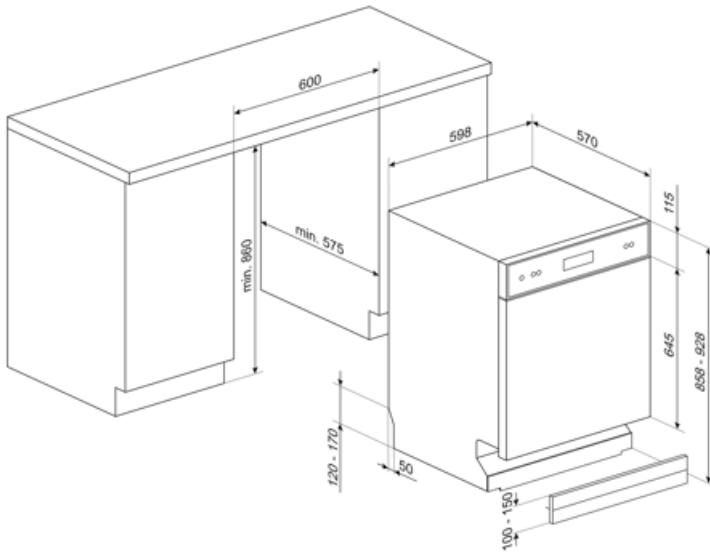

LSPU8643BL

Product family	Dishwashers
Width	24"
Commercial height	86 cm
Installation	Under-Counter
N° baskets	3, FlexiDuo
EAN code	8017709303723

Programs

Number of programs	10+1	Delicates	Yes
Washing temperatures	38, 45, 50, 55, 65, 70, 75 °F	Normal	Yes
Soak	Yes	Crystal & China	Yes
Express	Yes	Eco express	Yes
Mix	Yes	Express 60'	Yes
Self Clean	Yes	Pots & Pans	Yes
Sterilize	Yes		

Sliding Guides Extra Glide	Yes	Colour Inner Components	Blue
Largest loadable dish in upper basket	18,0 inches	Cutlery basket	Yes

Technical Features

Width	23 9/16 "	Flood protection system	Total Aquastop
Depth	22 7/16 "	Max water hardness	100°FH;58°dH
Display type	LED (external)	Drying system	Dry Assist
Height	32 3/16 "	Filter	Stainless steel
Display	Delay start, Program progress indicator, Time-to-end indicator	Concealed heating element	Stainless steel
Program symbols	Symbols	Hinges	Yes
On/off indicator	Yes	Min. and max plinth height	Self-balancing with variable hinges
Salt indicator	Light	Adjustable feet	3.9" - 6.6"
Rinse aid indicator	Light	Additional gaskets	2 3/4", from 33 7/8" to 36 5/8"
Program progress indicator	Yes	Back cover	Yes
End-of-cycle indicator	On display, with acoustic signal	Depth of dishwasher with open door (mm)	1146 mm
Auto switch-off	Yes	Top cover	Metal sheet
Washing system	Orbital	Energy Star	Yes
Third spray arm	Single		
Water softener	With electronic setting		

Electrical Connection

Connected power	1800 W	Connection type	Single-phase
Current	10 A	Power Cord Length	140 "
Voltage	110-120 V	Plug	(A) USA & Mexico
Frequency	60 Hz		

Compatible Accessories

KITGH

Kit glass holder. It has to be fitted on the first basket but only if there are foldable racks