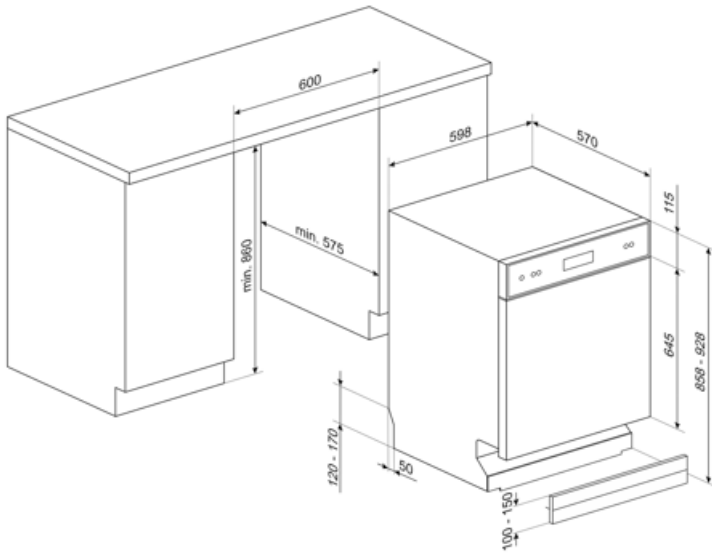

LSPU8643BL

Product family	Dishwashers
Width	24"
Commercial height	86 cm
Installation	Under-Counter
N° baskets	3, FlexiDuo
EAN code	8017709303723

Programs

Number of programs	10+1	Delicates	Yes
Washing temperatures	38, 45, 50, 55, 65, 70, 75 °F	Normal	Yes
Soak	Yes	Crystal & China	Yes
Express	Yes	Eco express	Yes
Mix	Yes	Express 60'	Yes
Self Clean	Yes	Pots & Pans	Yes
Sterilize	Yes		

Sliding Guides Extra Glide	Yes	Colour Inner Components	Blue
Largest loadable dish in upper basket	18,0 inches	Cutlery basket	Yes

Technical Features

Width	23 9/16 "	Flood protection system	Total Aquastop
Depth	22 7/16 "	Max water hardness	100°FH;58°dH
Display type	LED (external)	Drying system	Dry Assist
Height	32 3/16 "	Filter	Stainless steel
Display	Delay start, Program progress indicator, Time-to-end indicator	Concealed heating element	Stainless steel
Program symbols	Symbols	Hinges	Yes
On/off indicator	Yes	Min. and max plinth height	Self-balancing with variable hinges
Salt indicator	Light	Adjustable feet	3.9" - 6.6"
Rinse aid indicator	Light	Additional gaskets	2 3/4", from 33 7/8" to 36 5/8"
Program progress indicator	Yes	Back cover	Yes
End-of-cycle indicator	On display, with acoustic signal	Depth of dishwasher with open door (mm)	1146 mm
Auto switch-off	Yes	Top cover	Metal sheet
Washing system	Orbital	Energy Star	Yes
Third spray arm	Single		
Water softener	With electronic setting		

Electrical Connection

Connected power	1800 W	Connection type	Single-phase
Current	10 A	Power Cord Length	140 "
Voltage	110-120 V	Plug	(A) USA & Mexico
Frequency	60 Hz		

Compatible Accessories

KITGH

Kit glass holder. It has to be fitted on the first basket but only if there are foldable racks