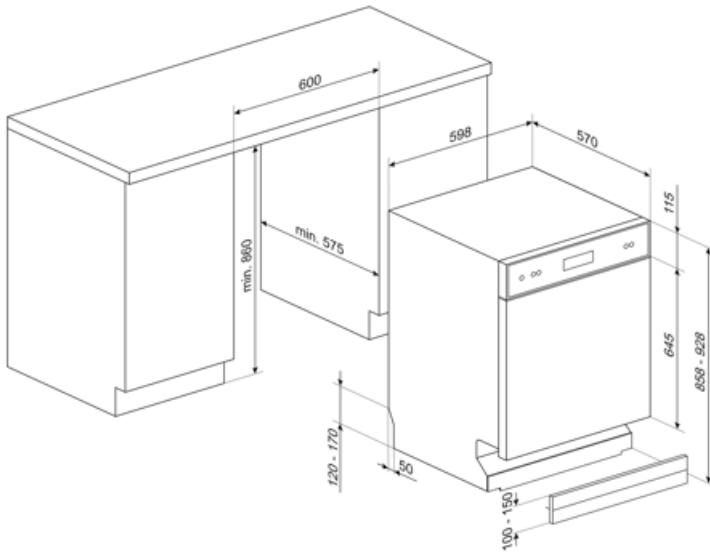

LSPU8643WH

Product family	Dishwashers
Width	24"
Commercial height	86 cm
Installation	Under-Counter
N° baskets	3, FlexiDuo
EAN code	8017709303730

Programs

Number of programs	10+1	Delicates	Yes
Washing temperatures	38, 45, 50, 55, 65, 70, 75 °F	Normal	Yes
Soak	Yes	Crystal & China	Yes
Express	Yes	Eco express	Yes
Mix	Yes	Express 60'	Yes
Self Clean	Yes	Pots & Pans	Yes
Sterilize	Yes		

Sliding Guides Extra Glide	Yes	Colour Inner Components	Blue
Largest loadable dish in upper basket	18,0 inches	Cutlery basket	Yes

Technical Features

Width	23 9/16 "	Flood protection system	Total Aquastop
Depth	22 7/16 "	Max water hardness	100°FH;58°dH
Display type	LED (external)	Drying system	Dry Assist
Height	32 3/16 "	Filter	Stainless steel
Display	Delay start, Program progress indicator, Time-to-end indicator	Concealed heating element	Yes
Program symbols	Symbols	Hinges	Self-balancing with variable hinges
On/off indicator	Yes	Min. and max plinth height	3.9" - 6.6"
Salt indicator	Light	Adjustable feet	2 3/4", from 33 7/8" to 36 5/8"
Rinse aid indicator	Light	Additional gaskets	Yes
Program progress indicator	Yes	Back cover	Yes
End-of-cycle indicator	On display, with acoustic signal	Depth of dishwasher with open door (mm)	1146 mm
Auto switch-off	Yes	Top cover	Metal sheet
Washing system	Orbital	Energy Star	Yes
Third spray arm	Single		
Water softener	With electronic setting		

Electrical Connection

Connected power	1800 W	Connection type	Single-phase
Current	10 A	Power Cord Length	140 "
Voltage	110-120 V	Plug	(A) USA & Mexico
Frequency	60 Hz		

Compatible Accessories

KITGH

Kit glass holder. It has to be fitted on the first basket but only if there are foldable racks