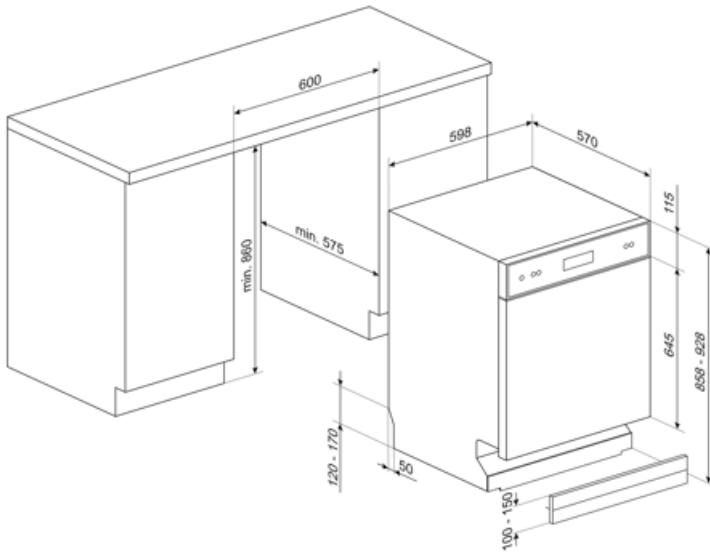

LSPU8643WH

Product family	Dishwashers
Width	24"
Commercial height	86 cm
Installation	Under-Counter
N° baskets	3, FlexiDuo
EAN code	8017709303730

Programs

Number of programs	10+1	Delicates	Yes
Washing temperatures	38, 45, 50, 55, 65, 70, 75 °F	Normal	Yes
Soak	Yes	Crystal & China	Yes
Express	Yes	Eco express	Yes
Mix	Yes	Express 60'	Yes
Self Clean	Yes	Pots & Pans	Yes
Sterilize	Yes		

Sliding Guides Extra Glide	Yes	Colour Inner Components	Blue
Largest loadable dish in upper basket	18,0 inches	Cutlery basket	Yes

Technical Features

Width	23 9/16 "	Flood protection system	Total Aquastop
Depth	22 7/16 "	Max water hardness	100°FH;58°dH
Display type	LED (external)	Drying system	Dry Assist
Height	32 3/16 "	Filter	Stainless steel
Display	Delay start, Program progress indicator, Time-to-end indicator	Concealed heating element	Stainless steel
Program symbols	Symbols	Hinges	Yes
On/off indicator	Yes	Min. and max plinth height	Self-balancing with variable hinges
Salt indicator	Light	Adjustable feet	3.9" - 6.6"
Rinse aid indicator	Light	Additional gaskets	2 3/4", from 33 7/8" to 36 5/8"
Program progress indicator	Yes	Back cover	Yes
End-of-cycle indicator	On display, with acoustic signal	Depth of dishwasher with open door (mm)	1146 mm
Auto switch-off	Yes	Top cover	Metal sheet
Washing system	Orbital	Energy Star	Yes
Third spray arm	Single		
Water softener	With electronic setting		

Electrical Connection

Connected power	1800 W	Connection type	Single-phase
Current	10 A	Power Cord Length	140 "
Voltage	110-120 V	Plug	(A) USA & Mexico
Frequency	60 Hz		

Compatible Accessories

KITGH

Kit glass holder. It has to be fitted on the first basket but only if there are foldable racks