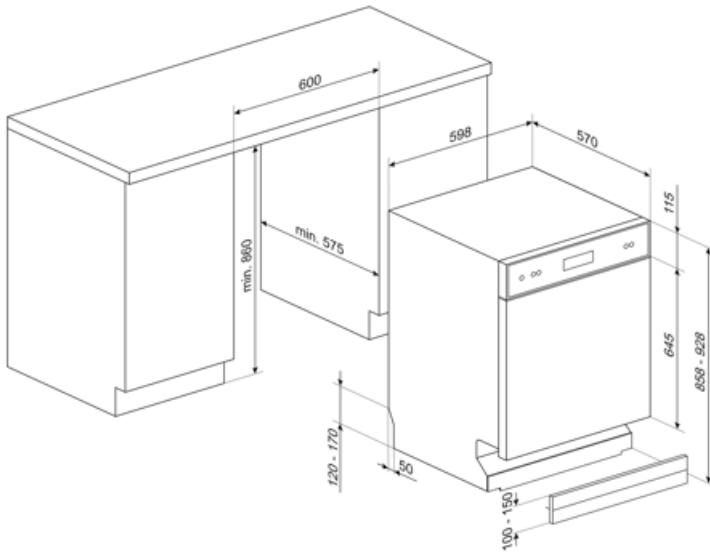

LSPU8643X

Product family	Dishwashers
Width	24"
Commercial height	86 cm
Installation	Under-Counter
N° baskets	3, FlexiDuo
EAN code	8017709303747

Programs

Number of programs	10+1	Delicates	Yes
Washing temperatures	38, 45, 50, 55, 65, 70, 75 °F	Normal	Yes
Soak	Yes	Crystal & China	Yes
Express	Yes	Eco express	Yes
Mix	Yes	Express 60'	Yes
Self Clean	Yes	Pots & Pans	Yes
Sterilize	Yes		

Sliding Guides Extra Glide	Yes	Colour Inner Components	Blue
Largest loadable dish in upper basket	18,0 inches	Cutlery basket	Yes

Technical Features

Width	23 9/16 "	Flood protection system	Total Aquastop
Depth	22 7/16 "	Max water hardness	100°FH;58°dH
Display type	LED (external)	Drying system	Dry Assist
Height	32 3/16 "	Filter	Stainless steel
Display	Delay start, Program progress indicator, Time-to-end indicator	Concealed heating element	Yes
Program symbols	Symbols	Hinges	Self-balancing with variable hinges
On/off indicator	Yes	Min. and max plinth height	3.9" - 6.6"
Salt indicator	Light	Adjustable feet	2 3/4", from 33 7/8" to 36 5/8"
Rinse aid indicator	Light	Additional gaskets	Yes
Program progress indicator	Yes	Back cover	Yes
End-of-cycle indicator	On display, with acoustic signal	Depth of dishwasher with open door (mm)	1146 mm
Auto switch-off	Yes	Top cover	Metal sheet
Washing system	Orbital	Energy Star	Yes
Third spray arm	Single		
Water softener	With electronic setting		

Electrical Connection

Connected power	1800 W	Connection type	Single-phase
Current	10 A	Power Cord Length	140 "
Voltage	110-120 V	Plug	(A) USA & Mexico
Frequency	60 Hz		

Compatible Accessories

KITGH

Kit glass holder. It has to be fitted on the first basket but only if there are foldable racks