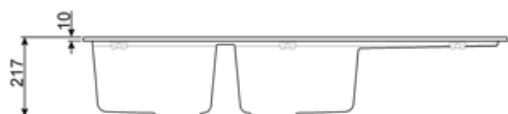

	Bowl type RH	Bowl dimensions, WxDxH (mm)	Bowl depth (mm)	Radius corner right bowl (mm)	Overflow	Strainer position	Strainer dimension
RH Bowl	Minimum radius	323 x 420 x 208	210	8	Yes, traditional	Side bowl	3.5"
LH Bowl	Minimum radius	325 x 420 x 208	210	8	Yes, traditional	Side bowl	3.5"

Technical Features

Frame depth (mm)	15	Diâmetro do furo da torneira	35 mm
Dimensions of the product (mm)	217x1160x510 mm	Popup command	No
Cutout dimension topmount (mm)	1140 X 480 mm	Dividing wall width	65 mm
		Drainer inclination	2 °
Cutout radius	10 mm	Pre-assembled gasket	No

Height from kitchen top	10 mm	No. of clips	6
Base unit size	80 cm	Type of clips	Standard
Tap hole	2		

Accessories Included

Accessories for installation	Strainer, Siphon with dishwasher outlet connection, Fixing clips	Basket	No
Colander	No	Wooden board	No
Rondò Cover waste kit	No	White board	No
Glass board	No		