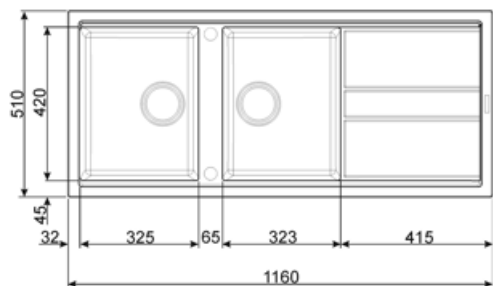

	Bowl type RH	Bowl dimensions, WxDxH (mm)	Bowl depth (mm)	Radius corner right bowl (mm)	Overflow	Strainer position	Strainer dimension
RH Bowl	Minimum radius	323 x 420 x 208	210	8	Yes, traditional	Side bowl	3.5"
LH Bowl	Minimum radius	325 x 420 x 208	210	8	Yes, traditional	Side bowl	3.5"

Technical Features

Frame depth (mm)	15	Diâmetro do furo da torneira	35 mm
Dimensions of the product (mm)	217x1160x510 mm	Popup command	No
Cutout dimension topmount (mm)	1140 X 480 mm	Dividing wall width	65 mm
		Drainer inclination	2 °
Cutout radius	10 mm	Pre-assembled gasket	No

Height from kitchen top	10 mm	No. of clips	6
Base unit size	80 cm	Type of clips	Standard
Tap hole	2		

Accessories Included

Accessories for installation	Strainer, Siphon with dishwasher outlet connection, Fixing clips	Basket	No
Colander	No	Wooden board	No
Rondò Cover waste kit	No	White board	No
Glass board	No		