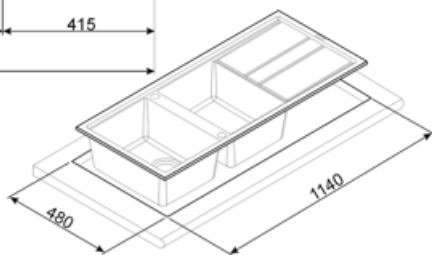

	Bowl type RH	Bowl dimensions, WxDxH (mm)	Bowl depth (mm)	Radius corner right bowl (mm)	Overflow	Strainer position	Strainer dimension
RH Bowl	Minimum radius	323 x 420 x 208	210	8	Yes, traditional	Side bowl	3.5"
LH Bowl	Minimum radius	325 x 420 x 208	210	8	Yes, traditional	Side bowl	3.5"

Technical Features

Frame depth (mm)	15	Diâmetro do furo da torneira	35 mm
Dimensions of the product (mm)	217x1160x510 mm	Popup command	No
Cutout dimension topmount (mm)	1140 X 480 mm	Dividing wall width	65 mm
		Drainer inclination	2 °
Cutout radius	10 mm	Pre-assembled gasket	No

Height from kitchen top	10 mm	No. of clips	6
Base unit size	80 cm	Type of clips	Standard
Tap hole	2		

Accessories Included

Accessories for installation	Strainer, Siphon with dishwasher outlet connection, Fixing clips	Basket	No
Colander	No	Wooden board	No
Rondò Cover waste kit	No	White board	No
Glass board	No		