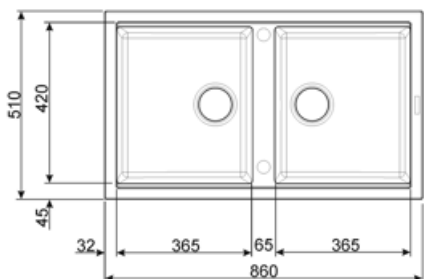

	Bowl type RH	Bowl dimensions, WxDxH (mm)	Bowl depth (mm)	Radius corner right bowl (mm)	Overflow	Strainer position	Strainer dimension
RH Bowl	Minimum radius	365 x 420 x 208	210	15	No	Side bowl	3.5"
LH Bowl	Minimum radius	365 x 420 x 208	210	15	Yes, traditional	Side bowl	3.5"

Technical Features

Frame depth (mm) 15
 Dimensions of the product (mm) 217x860x510 mm
 Cutout dimension topmount (mm) 840 X 480 mm
 Cutout radius 10 mm
 Tap hole 2
 Diâmetro do furo da torneira 35 mm
 Popup command No
 Pre-assembled gasket No
 No. of clips 4
 Type of clips Standard

Height from kitchen top 10 mm
 Base unit size 90 cm

Accessories Included

Accessories for installation	Strainer, Siphon with dishwasher outlet connection, Fixing clips	Basket	No
		Wooden board	No
		White board	No
Colander	No		
Rondò Cover waste kit	No		
Glass board	No		