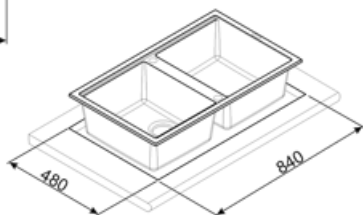

	Bowl type RH	Bowl dimensions, WxDxH (mm)	Bowl depth (mm)	Radius corner right bowl (mm)	Overflow	Strainer position	Strainer dimension
RH Bowl	Minimum radius	365 x 420 x 208	210	15	No	Side bowl	3.5"
LH Bowl	Minimum radius	365 x 420 x 208	210	15	Yes, traditional	Side bowl	3.5"

Technical Features

Frame depth (mm) 15
 Dimensions of the product (mm) 217x860x510 mm
 Cutout dimension topmount (mm) 840 X 480 mm
 Cutout radius 10 mm
 Tap hole 2
 Diâmetro do furo da torneira 35 mm
 Popup command No
 Pre-assembled gasket No
 No. of clips 4
 Type of clips Standard

Height from kitchen top 10 mm
 Base unit size 90 cm

Accessories Included

Accessories for installation	Strainer, Siphon with dishwasher outlet connection, Fixing clips	Basket	No
		Wooden board	No
		White board	No
Colander	No		
Rondò Cover waste kit	No		
Glass board	No		