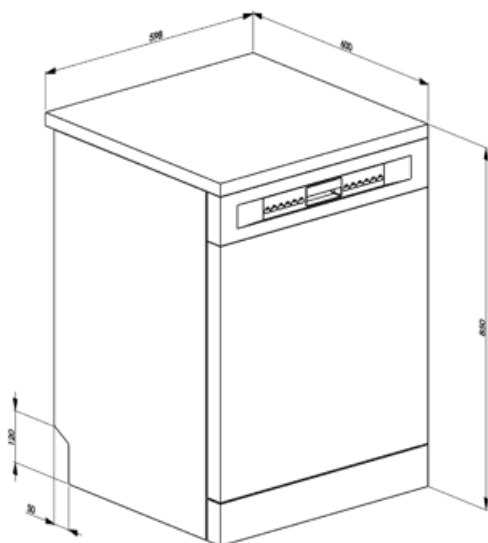

Technical Features

Width (mm)	598 mm
Depth (mm)	600 mm
Product Height (mm)	848 mm
Controls	Electronic
Programme graphics	Symbols
On/off indicator	Yes
Salt light indicator	Light
Rinse aid indicator	Light
End of cycle indicator	Led on display, with acoustic signal
Washing system	Orbital
Third spray arm	Single
Water softener	With electronic setting
Flood protection system	Single Acquastop

Water supply	Single; cold/hot water max. 60°C - energysave with hot water up to 35%
Max water hardness	100°FH;58°dH
Drying system	Natural condenser drying
Tank material	Stainless steel
Filter	Stainless steel
Concealed heating element	Yes
Hinges	Self balancing with fixed hinges
Adjustable feet	Just for levelling
Insulation level	Medium
Back cover	Yes, with covered counterweight
Depth of dishwasher with open door (mm)	1168 mm
Removable top	Yes, with optional KIT
Top cover	In plastic

Electrical Connection

Connected power	1800 W	Type of connection	Single-phase
Current	13 A	Power supply cable length	140 cm
Voltage	220-240 V	Plug	(G) UK e Singapore
Frequency (Hz)	50 Hz