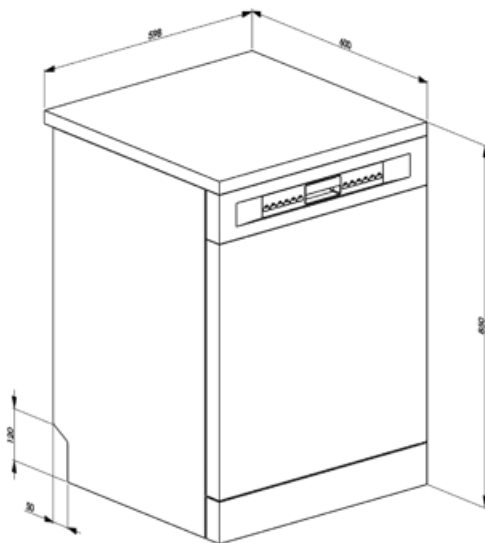

Technical Features

Width (mm)	598 mm	Max water hardness	100°fH;58°dH
Depth (mm)	600 mm	Drying system	Natural condenser drying
Product Height (mm)	848 mm	Tank material	Stainless steel
Controls	Electronic	Filter	Stainless steel
Programme graphics	Symbols	Concealed heating element	Yes
Salt light indicator	Light	Hinges	Self balancing with fixed hinges
Rinse aid indicator	Light	Adjustable feet	Just for levelling
End of cycle indicator	Led on display, with acoustic signal	Insulation level	Medium
Washing system	Orbital	Back cover	Yes, with covered counterweight
Third spray arm	Single	Depth of dishwasher with open door (mm)	1168
Water softener	With electronic setting	Removable top	Yes, with optional KIT
Flood protection system	Single Acquastop	Top cover	In plastic
Water supply	Single; cold/hot water max. 60°C - energysave with hot water up to 35%		

Electrical Connection

Plug	(F;E) Schuko	Frequency (Hz)	50 Hz
Connected power	1800 W	Type of connection	Single-phase
Current	10 A	Power supply cable length	140 cm
Voltage	220-240 V