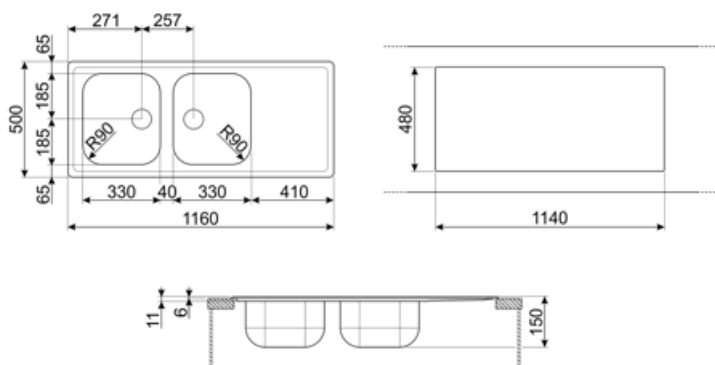

	Bowl type RH	Bowl thickness (mm)	Bowl dimensions, WxDxH (mm)	Bowl depth (mm)	Radius corner right bowl (mm)	Overflow	Strainer position	Strainer dimension
RH Bowl	Traditional	0.6	330 * 370 * 150	150	90	Yes, traditional	Side bowl	3.5"
LH Bowl	Traditional	0.6	330 x 370 x 150	150	90		Side bowl	3.5"

Technical Features

Frame thickness	0,6 mm	Tap hole diameter	35 mm
Frame depth (mm)	8	Dividing wall width	40 mm
Dimensions of the product (mm)	150x1160x500 mm	Drainer inclination	1 °
Cutout dimension topmount (mm)	1140 x 480 mm	Gasket type	Sealing paste
Undermount cutout radius	10 mm	No. of clips	8
		Type of clips	Standard

Height from kitchen top 8 mm
Base unit size 80 cm

Accessories Included

Accessories for installation

Strainer, Siphon with dishwasher outlet connection, Fixing clips, Gasket

Compatible Accessories

3713

Siphon double bowls sinks (dishwasher connection included)

KITFD100

Waste disposal 1 HP, Motor: 1/2 horsepower, Fits all sinks with 3 1/2" waste outlet

Symbols glossary

- | | | | |
|--|--|---|---|
|  | Cupboard width required for sink installation |  | Sink depth - depending on the model, the depth can be from 13 to 24,5 |
|  | Standard installation: Traditional installation in tabletop, suitable for any kitchen sets |  | Thanks to the double tap hole, most of our sinks are easily reversible, giving you the flexibility to make any type of kitchen composition. |