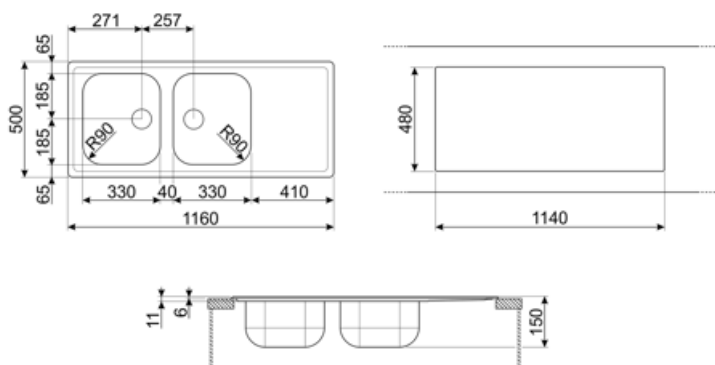

	Bowl type RH	Bowl thickness (mm)	Bowl dimensions, WxDxH (mm)	Bowl depth (mm)	Radius corner right bowl (mm)	Overflow	Strainer position	Strainer dimension
RH Bowl	Traditional	0.6	330 * 370 * 150	150	90	Yes, traditional	Side bowl	3.5"
LH Bowl	Traditional	0.6	330 x 370 x 150	150	90		Side bowl	3.5"

Technical Features

Frame thickness	0,6 mm	Tap hole diameter	35 mm
Frame depth (mm)	8	Dividing wall width	40 mm
Dimensions of the product (mm)	150x1160x500 mm	Drainer inclination	1 °
Cutout dimension topmount (mm)	1140 x 480 mm	Gasket type	Sealing paste
Undermount cutout radius	10 mm	No. of clips	8
		Type of clips	Standard

Height from kitchen top 8 mm
Base unit size 80 cm

Accessories Included

Accessories for installation Strainer, Siphon with dishwasher outlet connection, Fixing clips, Gasket

Compatible Accessories

3713

Siphon double bowls sinks (dishwasher connection included)

KITFD100

Waste disposal 1 HP, Motor: 1/2 horsepower, Fits all sinks with 3 1/2" waste outlet

Symbols glossary

- | | | | |
|--|--|---|---|
|  | Cupboard width required for sink installation |  | Sink depth - depending on the model, the depth can be from 13 to 24,5 |
|  | Standard installation: Traditional installation in tabletop, suitable for any kitchen sets |  | Thanks to the double tap hole, most of our sinks are easily reversible, giving you the flexibility to make any type of kitchen composition. |