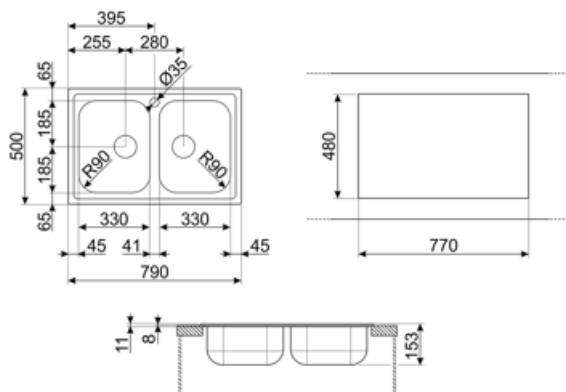

Height from kitchen top 8 mm
Base unit size 80 cm

Accessories included

Accessories for installation

Strainer, Siphon with dishwasher outlet connection, Fixing clips, Gasket