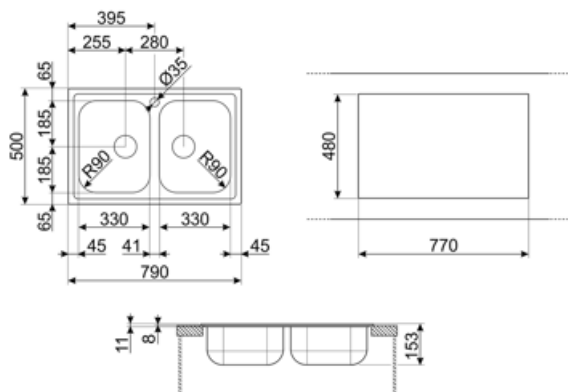

| | Bowl type RH | Bowl thickness (mm) | Bowl dimensions, WxDxH (mm) | Bowl depth (mm) | Radius corner right bowl (mm) | Overflow | Strainer position | Strainer dimension |
|---------|--------------|---------------------|-----------------------------|-----------------|-------------------------------|------------------|-------------------|--------------------|
| RH Bowl | Traditional | 0.6 | 330 * 370 * 160 | 160 | 90 | Yes, traditional | Side bowl | 3.5" |
| LH Bowl | Traditional | 0.6 | 330 * 370 * 160 | 160 | 90 | | Side bowl | 3.5" |

Technical Features

Frame thickness 0,6 mm
 Frame depth (mm) 8
 Dimensions of the product (mm) 160x790x500 mm
 Cutout dimension topmount (mm) 770 x 480 mm
 Undermount cutout radius 10 mm

Tap hole 1
 Tap hole diameter 35 mm
 Dividing wall width 40 mm
 Gasket type Sealing paste
 No. of clips 8
 Type of clips Standard

Height from kitchen top 8 mm
Base unit size 80 cm

Accessories included

Accessories for installation

Strainer, Siphon with dishwasher outlet connection, Fixing clips, Gasket

Compatible Accessories

3713

Siphon double bowls sinks (dishwasher connection included)

KITFD100

Waste disposal 1 HP, Motor: 1/2 horsepower, Fits all sinks with 3 1/2" waste outlet

STABMIX

Tap stabiliser

Symbols glossary

Cupboard width required for sink installation.

Sink depth - depending on the model, the depth can be from 13 to 24,5.