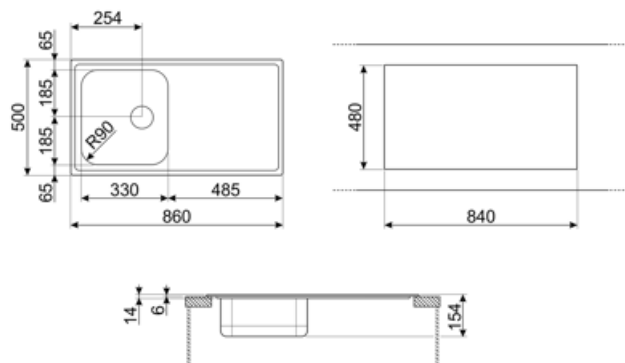

	Bowl type LH	Bowl thickness LH (mm)	Bowl dimensions LH, WxDxA (mm)	Radius corner left bowl	Overflow LH bowl	Strainer position LH bowl	Strainer dimension LH bowl
LH Bowl	Traditional	0.6	330 * 370 * 154	90	Yes, traditional	Side bowl	3.5"

Technical Features

Frame thickness	0,6 mm	Popup command	No
Frame depth (mm)	8	Dividing wall width	40 mm
Dimensions of the product (mm)	154x860x500 mm	Drainer inclination	2 °
Cutout dimension topmount (mm)	840 x 480 mm	Gasket type	Sealing paste
Height from kitchen top	6 mm	Pre-assembled gasket	No
Base unit size	45 cm	No. of clips	8
Tap hole	No	Type of clips	Standard

Diâmetro do furo da torneira 35 mm

Accessories Included

Accessories for installation	Strainer, Sifão economizar espaço com a conexão de saída da máquina lava-louça, Fixing clips, Gasket	Basket	No
		Wooden board	No
		White board	No
Colander	No		
Rondò Cover waste kit	No		
Glass board	No		