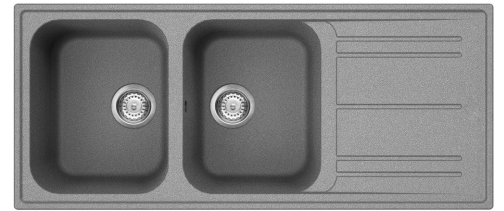

LZ116CT

Sink material	Composite
Type	Synthetic sink
No. of bowls	2
Drainer	Reversible
EAN code	8017709251673

Aesthetics

Aesthetic	Universal	Logo	Applied/on overflow
Serie	Rigae	Alternative colours available	White, Anthracite, Cream, Beige, Copper
Colour	Cement / Concrete	Half bowl cup drainer	No
Building in type	Standard	Tap hole / precut tap hole	Prepared

	Bowl type RH	Bowl dimensions, WxDxH (mm)	Bowl depth (mm)	Radius corner right bowl (mm)	Overflow	Strainer position	Strainer dimension
RH Bowl	Traditional	330 x 420 x 210	210	80	Yes, traditional	Side bowl	3.5"
LH Bowl	Traditional	330 x 420 x 210	210	80	No	Side bowl	3.5"

Diâmetro do furo da torneira	35 mm
Popup command	No
Dividing wall width	38 mm
Drainer inclination	2 °
Pre-assembled gasket	No

Compatible Accessories

KITDSQ

Botão quadrado do dispensador de sabão

KITFD075

Eliminação de resíduos 0,75 CV Motor: 3/4 CV Adapta-se a todas as pias com saída de resíduos de 3 1/2"

Double tap hole

The sink is easily reversible, making it possible to create any type of kitchen composition

Tap hole possibility

Possibility of having the tap hole for direct installation of the tap on the sink, for a larger and neater surface area