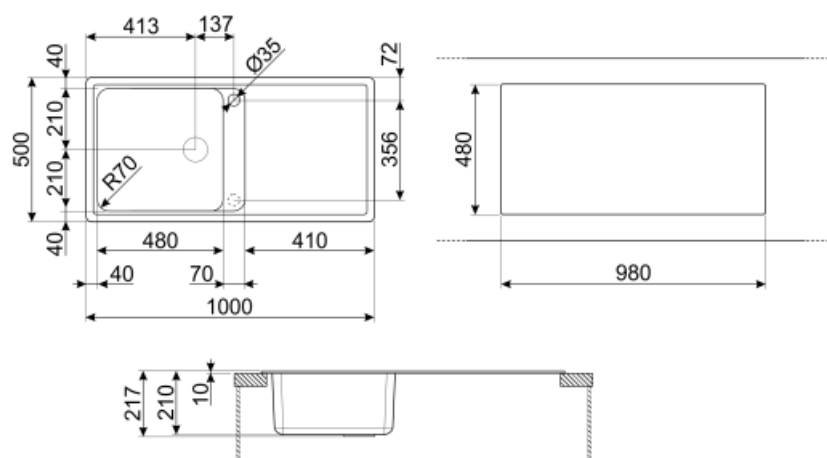

	Bowl type LH	Bowl dimensions LH, WxDxA (mm)	LH Bowl depth (mm)	Radius corner left bowl	Overflow LH bowl	Strainer position LH bowl	Strainer dimension LH bowl
LH Bowl	Traditional	420 x 480 x 210	210	80	Yes, traditional	Side bowl	3.5"

Technical Features

Characteristics composite material	Antibacterial, Easy to clean, Anti-scratch, Thermal shock resistant, High temperatures resistant, Impact resistant, UV Resistant	Base unit size	60 cm
Frame depth (mm)	10	Tap hole	2
Dimensions of the product (mm)	210x1000x500 mm	Tap hole diameter	35 mm
Cutout dimension topmount (mm)	980 X 480 mm	Drainer inclination	2 °
		No. of clips	10
		Type of clips	Standard

Undermount cutout radius 30 mm

Height from kitchen top 10 mm

Accessories Included

Accessories for installation

Strainer, Savespace siphon with dishwasher outlet connection, Fixing clips

Not included accessories

COL36

St/steel colander for MINIMUM radius bowls, measures 370 x 410 x 30 mm

KITDSQ

Soap dispenser chrome finishing with square knob 40x40 mm

Symbols glossary (TT)

	Antibacterial		Antiscratch
	Cupboard width required for sink installation		Sink depth - depending on the model, the depth can be from 13 to 24,5
	Standard installation: Traditional installation in tabletop, suitable for any kitchen sets		Easy to clean
	High temperatures resistant		Impact resistant
	Thanks to the double tap hole, most of our sinks are easily reversible, giving you the flexibility to make any type of kitchen composition.		Thermal shock resistant
	UV protection, does not fade over time.		