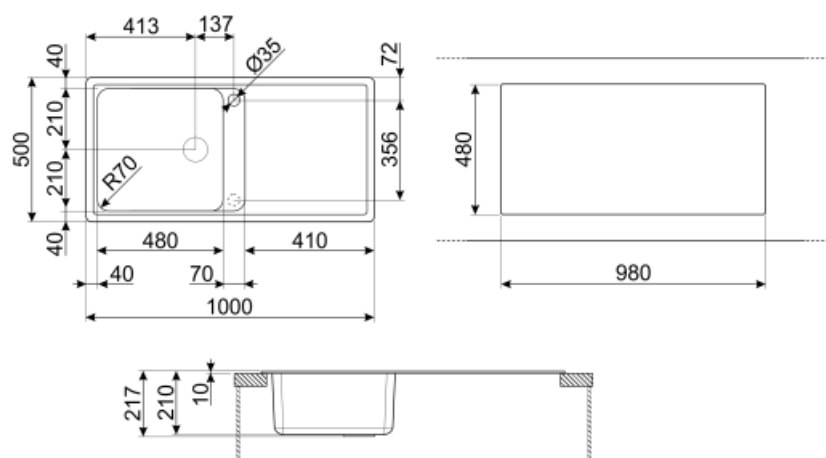

	Bowl type LH	Bowl dimensions LH, WxDxA (mm)	LH Bowl depth (mm)	Radius corner left bowl	Overflow LH bowl	Strainer position LH bowl	Strainer dimension LH bowl
LH Bowl	Traditional	420 x 480 x 210	210	80	Yes, traditional	Side bowl	3.5"

Technical Features

Characteristics composite material	Antibacterial, Easy to clean, Anti-scratch, Thermal shock resistant, High temperatures resistant, Impact resistant, UV Resistant	Base unit size	60 cm
Frame depth (mm)	10	Tap hole	2
Dimensions of the product (mm)	210x1000x500 mm	Tap hole diameter	35 mm
Cutout dimension topmount (mm)	980 X 480 mm	Drainer inclination	2°
		No. of clips	10
		Type of clips	Standard

Undermount cutout radius 30 mm

Height from kitchen top 10 mm

Accessories Included

Accessories for installation

Strainer, Savespace siphon with dishwasher outlet connection, Fixing clips

Not included accessories

COL36

St/steel colander for MINIMUM radius bowls, measures 370 x 410 x 30 mm

KITDSQ

Soap dispenser chrome finishing with square knob 40x40 mm

Symbols glossary (TT)

	Cupboard width required for sink installation		Sink depth - depending on the model, the depth can be from 13 to 24,5
	Standard installation: Traditional installation in tabletop, suitable for any kitchen sets		Antibacterial
	Antiscratch		Thermal shock resistant
	High temperatures resistant		Impact resistant
	Easy to clean		Thanks to the double tap hole, most of our sinks are easily reversible, giving you the flexibility to make any type of kitchen composition.
	UV protection, does not fade over time.		