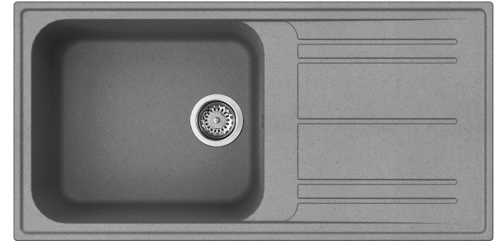

LZ150CT

Sink material	Composite
Type	Composite sink
No. of bowls	1
Drainer	Reversible
EAN code	8017709274627

Aesthetics

Aesthetic	Universale	Logo	Applied/on overflow
Series	Rigae	Alternative colours available	White, Anthracite, Cream, Beige
Colour	Cement / Concrete	Tap hole / precut tap hole	Prepared
Building in type	Standard		

	Bowl type LH	Bowl dimensions LH, WxDxA (mm)	LH Bowl depth (mm)	Radius corner left bowl	Overflow LH bowl	Strainer position LH bowl	Strainer dimension LH bowl
LH Bowl	Traditional	420 x 480 x 210	210	80	Yes, traditional	Side bowl	3.5"

Technical Features

Characteristics composite material	Antibacterial, Easy to clean, Anti-scratch, Thermal shock resistant, High temperatures resistant, Impact resistant, UV Resistant	Base unit size	60 cm
Frame depth (mm)	10	Tap hole	2
Dimensions of the product (mm)	210x1000x500 mm	Tap hole diameter	35 mm
Cutout dimension topmount (mm)	980 X 480 mm	Drainer inclination	2°
		No. of clips	10
		Type of clips	Standard

COL36

St/steel colander for MINIMUM radius bowls, measures 370 x 410 x 30 mm

KITDSQ

Soap dispenser chrome finishing with square knob 40x40 mm

Symbols glossary (TT)

	Antibacterial		Antiscratch
	Cupboard width required for sink installation		Sink depth - depending on the model, the depth can be from 13 to 24,5
	Standard installation: Traditional installation in tabletop, suitable for any kitchen sets		Easy to clean
	Thermal shock resistant		High temperatures resistant
	Impact resistant		Thanks to the double tap hole, most of our sinks are easily reversible, giving you the flexibility to make any type of kitchen composition.
	UV protection, does not fade over time.		