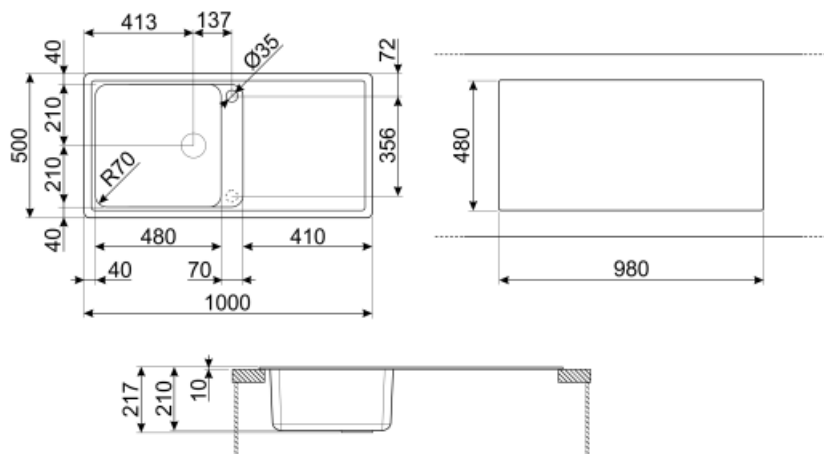

	Bowl type LH	Bowl dimensions LH, WxDxA (mm)	LH Bowl depth (mm)	Radius corner left bowl	Overflow LH bowl	Strainer position LH bowl	Strainer dimension LH bowl
LH Bowl	Traditional	420 x 480 x 210	210	80	Yes, traditional	Side bowl	3.5"

Technical Features

Characteristics composite material	Antibacterial, Easy to clean, Anti-scratch, Thermal shock resistant, High temperatures resistant, Impact resistant, UV Resistant	Base unit size	60 cm
Frame depth (mm)	10	Tap hole	2
Dimensions of the product (mm)	210x1000x500 mm	Tap hole diameter	35 mm
Cutout dimension topmount (mm)	980 X 480 mm	Drainer inclination	2°
		No. of clips	10
		Type of clips	Standard

Undermount cutout radius 30 mm
Height from kitchen top 10 mm

Accessories Included

Accessories for installation Strainer, Savespace siphon with dishwasher outlet connection, Fixing clips

Not included accessories

COL36

St/steel colander for MINIMUM radius bowls, measures 370 x 410 x 30 mm

KITDSQ

Soap dispenser chrome finishing with square knob 40x40 mm

Symbols glossary (TT)

	Antibacterial		Antiscratch
	Cupboard width required for sink installation		Sink depth - depending on the model, the depth can be from 13 to 24,5
	Standard installation: Traditional installation in tabletop, suitable for any kitchen sets		Easy to clean
	Thermal shock resistant		High temperatures resistant
	Impact resistant		Thanks to the double tap hole, most of our sinks are easily reversible, giving you the flexibility to make any type of kitchen composition.
	UV protection, does not fade over time.		