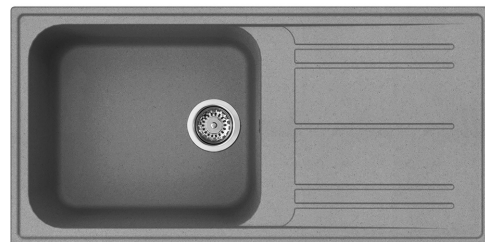

LZ150CT

Sink material	Composite
Type	Composite sink
No. of bowls	1
Drainer	Reversible
EAN code	8017709274627

Aesthetics

Aesthetic	Universale	Logo	Applied/on overflow
Series	Rigae	Alternative colours available	White, Anthracite, Cream, Beige
Colour	Cement / Concrete	Tap hole / precut tap hole	Prepared
Building in type	Standard		

	Bowl type LH	Bowl dimensions LH, WxDxA (mm)	LH Bowl depth (mm)	Radius corner left bowl	Overflow LH bowl	Strainer position LH bowl	Strainer dimension LH bowl
LH Bowl	Traditional	420 x 480 x 210	210	80	Yes, traditional	Side bowl	3.5"

Technical Features

Characteristics composite material	Antibacterial, Easy to clean, Anti-scratch, Thermal shock resistant, High temperatures resistant, Impact resistant, UV Resistant	Base unit size	60 cm
Frame depth (mm)	10	Tap hole	2
Dimensions of the product (mm)	210x1000x500 mm	Tap hole diameter	35 mm
Cutout dimension topmount (mm)	980 X 480 mm	Drainer inclination	2°
		No. of clips	10
		Type of clips	Standard

COL36

St/steel colander for MINIMUM radius bowls, measures 370 x 410 x 30 mm

KITDSQ

Soap dispenser chrome finishing with square knob 40x40 mm

Symbols glossary (TT)

	Cupboard width required for sink installation		Sink depth - depending on the model, the depth can be from 13 to 24,5
	Standard installation: Traditional installation in tabletop, suitable for any kitchen sets		Antibacterial
	Antiscratch		Thermal shock resistant
	High temperatures resistant		Impact resistant
	Easy to clean		Thanks to the double tap hole, most of our sinks are easily reversible, giving you the flexibility to make any type of kitchen composition.
	UV protection, does not fade over time.		