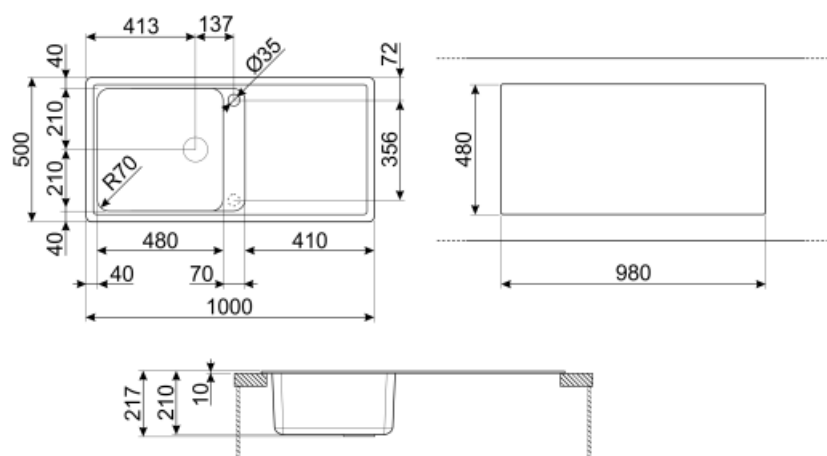

	Bowl type LH	Bowl dimensions LH, WxDxA (mm)	LH Bowl depth (mm)	Radius corner left bowl	Overflow LH bowl	Strainer position LH bowl	Strainer dimension LH bowl
LH Bowl	Traditional	420 x 480 x 210	210	80	Yes, traditional	Side bowl	3.5"

Technical Features

Characteristics composite material	Antibacterial, Easy to clean, Anti-scratch, Thermal shock resistant, High temperatures resistant, Impact resistant, UV Resistant	Base unit size	60 cm
Frame depth (mm)	10	Tap hole	2
Dimensions of the product (mm)	210x1000x500 mm	Tap hole diameter	35 mm
Cutout dimension topmount (mm)	980 X 480 mm	Drainer inclination	2°
		No. of clips	10
		Type of clips	Standard

Undermount cutout radius 30 mm

Height from kitchen top 10 mm

Accessories Included

Accessories for installation

Strainer, Savespace siphon with dishwasher outlet connection, Fixing clips

Not included accessories

COL36

St/steel colander for MINIMUM radius bowls, measures 370 x 410 x 30 mm

KITDSQ

Soap dispenser chrome finishing with square knob 40x40 mm

Symbols glossary (TT)

	Cupboard width required for sink installation		Sink depth - depending on the model, the depth can be from 13 to 24,5
	Standard installation: Traditional installation in tabletop, suitable for any kitchen sets		Antibacterial
	Antiscratch		Thermal shock resistant
	High temperatures resistant		Impact resistant
	Easy to clean		Thanks to the double tap hole, most of our sinks are easily reversible, giving you the flexibility to make any type of kitchen composition.
	UV protection, does not fade over time.		