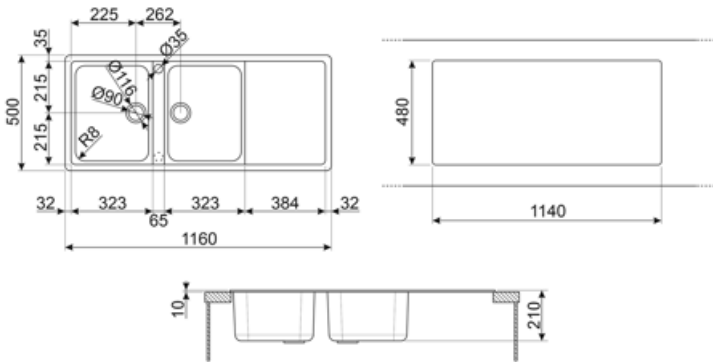

	Bowl type RH	Bowl dimensions, WxDxH (mm)	Bowl depth (mm)	Radius corner right bowl (mm)	Overflow	Strainer position	Strainer dimension
RH Bowl	Traditional	330 x 420 x 210	210	80	Yes, traditional	Side bowl	3.5"
LH Bowl	Traditional	330 x 420 x 210	210	80		Side bowl	3.5"

Technical Features

Characteristics composite material	Antibacterial, Easy to clean, Anti-scratch , Termal schock resistant, High temperatures resistant, Impact resistant, UV Resistant	Base unit size	80 cm
		Tap hole diameter	35 mm
		Dividing wall width	38 mm
		Drainer inclination	2 °
		No. of clips	12
Frame depth (mm)	10	Type of clips	Standard

Dimensions of the product (mm)	210x1160x500 mm
Cutout dimension topmount (mm)	1140 X 480 mm
Undermount cutout radius	30 mm
Height from kitchen top	10 mm

Accessories Included

Accessories for installation	Strainer, Savespace siphon with dishwasher outlet connection, Fixing clips
------------------------------	--

KITFD100

Waste disposal 1 HP, Motor: 1/2 horsepower, Fits all sinks with 3 1/2" waste outlet

Alternative products

LZ8116CT

Colour: Cement / Concrete

Symbols glossary

	Cupboard width required for sink installation		Sink depth - depending on the model, the depth can be from 13 to 24,5
	Standard installation: Traditional installation in tabletop, suitable for any kitchen sets		Antibacterial
	Antiscratch		Thermal shock resistant
	High temperatures resistant		Impact resistant
	Easy to clean		Thanks to the double tap hole, most of our sinks are easily reversible, giving you the flexibility to make any type of kitchen composition.
	UV protection, does not fade over time.		