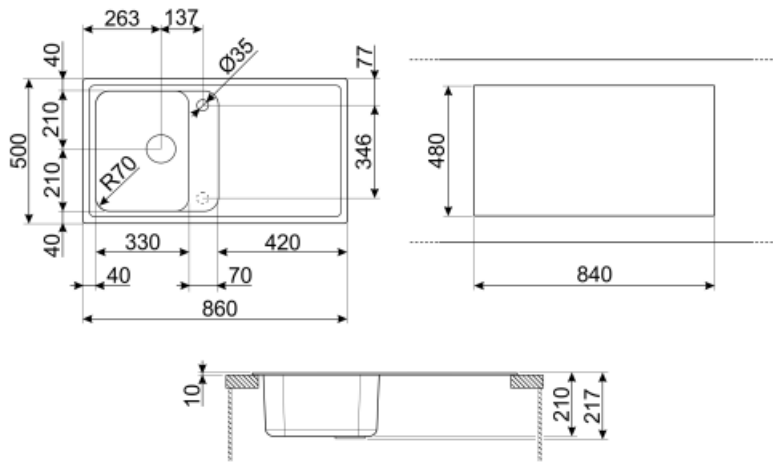

Cutout dimension topmount (mm)	840 X 480 mm
Undermount cutout radius	30 mm
Height from kitchen top	10 mm

Accessories Included

Accessories for installation	Strainer, Savespace siphon with dishwasher outlet connection, Fixing clips