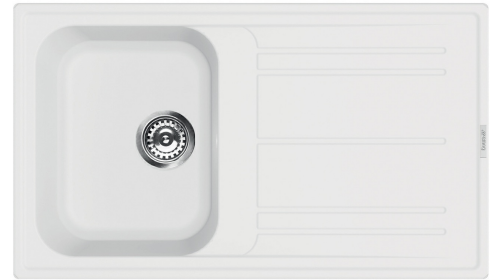

LZ861B

Sink material	Composite
Type	Composite sink
No. of bowls	1
Drainer	Reversible
EAN code	8017709183165

Aesthetics

Aesthetic	Universale	Logo	Applied/on overflow
Colour	White	Alternative colours available	Anthracite, Cream, Beige, Copper, Cemento / Concrete
Series	Rigae	Tap hole / precut tap hole	Prepared
Building in type	Standard		

	Bowl type LH	Bowl dimensions LH, WxDxA (mm)	LH Bowl depth (mm)	Radius corner left bowl	Overflow LH bowl	Strainer position LH bowl	Strainer dimension LH bowl
LH Bowl	Traditional	330 x 420 x 210	210	80	Yes, traditional	Side bowl	3.5"

Technical Features

Characteristics composite material	Antibacterial, Easy to clean, Anti-scratch, Thermal shock resistant, High temperatures resistant, Impact resistant, UV Resistant	Tap hole	2
Frame depth (mm)	10	Tap hole diameter	35 mm
Dimensions of the product (mm)	210x860x500 mm	Drainer inclination	2°
		No. of clips	8
		Type of clips	Standard
		Possibility to install waste disposal	Yes

Colour: Anthracite

LZ861P

Colour: Cream

Symbols glossary

	Antibacterial		Antiscratch
	Cupboard width required for sink installation.		Sink depth - depending on the model, the depth can be from 13 to 24,5.
	Standard installation: Traditional installation in tabletop, suitable for any kitchen sets.		Thermal shock resistant
	High temperatures resistant		Impact resistant
	Easy to clean		Thanks to the double tap hole, most of our sinks are easily reversible, giving you the flexibility to make any type of kitchen composition.
	UV protection, does not fade over time.		