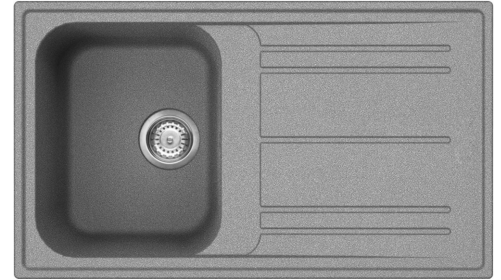

LZ861CT

Sink material	Composite
Type	Composite sink
No. of bowls	1
Drainer	Reversible
EAN code	8017709251734

Aesthetics

Aesthetic	Universale	Logo	Applied/on overflow
Series	Rigae	Alternative colours available	White, Anthracite, Cream, Beige, Copper
Colour	Cement / Concrete	Tap hole / precut tap hole	Prepared
Building in type	Standard		

	Bowl type LH	Bowl dimensions LH, WxDxA (mm)	LH Bowl depth (mm)	Radius corner left bowl	Overflow LH bowl	Strainer position LH bowl	Strainer dimension LH bowl
LH Bowl	Traditional	330 x 420 x 210	210	80	Yes, traditional	Side bowl	3.5"

Technical Features

Characteristics composite material	Antibacterial, Easy to clean, Anti-scratch, Thermal shock resistant, High temperatures resistant, Impact resistant, UV Resistant	Base unit size	45 cm
Frame depth (mm)	10	Tap hole	2
Dimensions of the product (mm)	210x860x500 mm	Tap hole diameter	35 mm
		Drainer inclination	2°
		No. of clips	8
		Type of clips	Standard

Double tap hole

The sink is easily reversible, making it possible to create any type of kitchen composition

Tap hole possibility

Possibility of having the tap hole for direct installation of the tap on the sink, for a larger and neater surface area