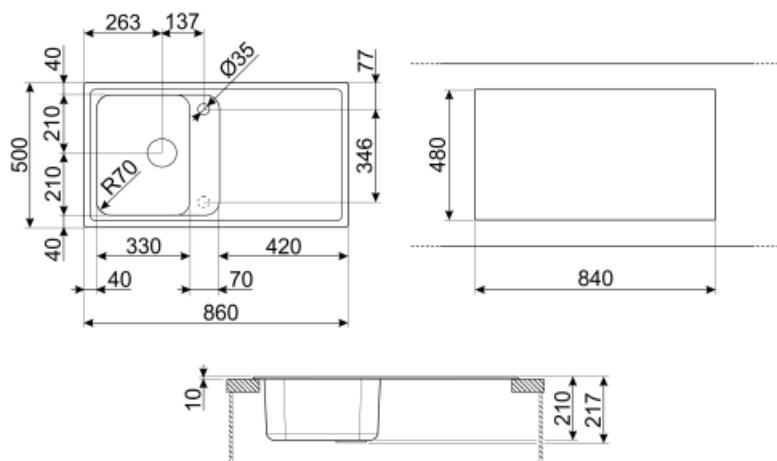

	Bowl type LH	Bowl dimensions LH, WxDxA (mm)	LH Bowl depth (mm)	Radius corner left bowl	Overflow LH bowl	Strainer position LH bowl	Strainer dimension LH bowl
LH Bowl	Traditional	330 x 420 x 210	210	80	Yes, traditional	Side bowl	3.5"

Technical Features

Characteristics composite material	Antibacterial, Easy to clean, Anti-scratch, Thermal shock resistant, High temperatures resistant, Impact resistant, UV Resistant	Base unit size	45 cm
Frame depth (mm)	10	Tap hole	2
Dimensions of the product (mm)	210x860x500 mm	Tap hole diameter	35 mm
		Drainer inclination	2°
		No. of clips	8
		Type of clips	Standard

Cutout dimension topmount (mm)	840 X 480 mm
Undermount cutout radius	30 mm
Height from kitchen top	10 mm

Accessories Included

Accessories for installation	Strainer, Savespace siphon with dishwasher outlet connection, Fixing clips
---------------------------------	--

KITDSQ

Soap dispenser chrome finishing with square knob 40x40 mm

KITFD075

Waste disposal 0,75 HP, Motor: 1/2 horsepower, Fits all sinks with 3 1/2" waste outlet

Symbols glossary (TT)

	Cupboard width required for sink installation		Sink depth - depending on the model, the depth can be from 13 to 24,5
	Standard installation: Traditional installation in tabletop, suitable for any kitchen sets		Antibacterial
	Antiscratch		Thermal shock resistant
	High temperatures resistant		Impact resistant
	Easy to clean		Thanks to the double tap hole, most of our sinks are easily reversible, giving you the flexibility to make any type of kitchen composition.
	UV protection, does not fade over time.		