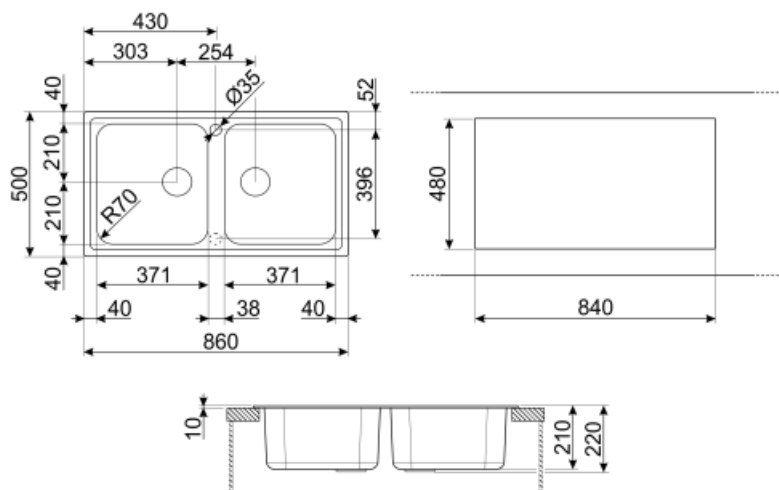

Dimensions of the product (mm)	210x860x500 mm
Cutout dimension topmount (mm)	840 X 480 mm
Undermount cutout radius	30 mm
Height from kitchen top	10 mm

Accessories Included

Accessories for installation	Strainer, Savespace siphon with dishwasher outlet connection, Fixing clips