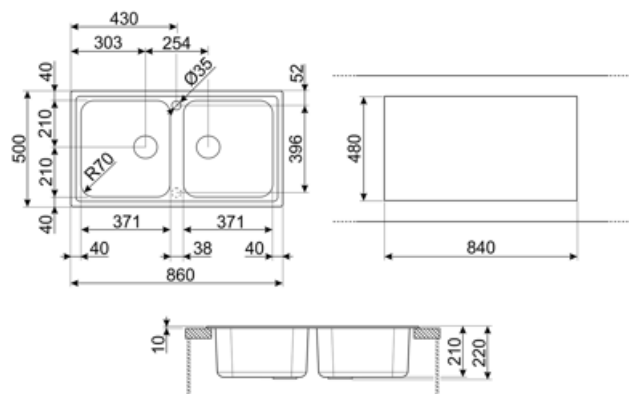

	Bowl type RH	Bowl dimensions, WxDxH (mm)	Bowl depth (mm)	Radius corner right bowl (mm)	Overflow	Strainer position	Strainer dimension
RH Bowl	Traditional	371 x 420 x 210	210	80	Yes, traditional	Side bowl	3.5"
LH Bowl	Traditional	371 x 420 x 210	210	80		Side bowl	3.5"

Technical Features

Characteristics composite material Antibacterial, Easy to clean, Anti-scratch, Thermal shock resistant, High temperatures resistant, Impact resistant, UV Resistant
Frame depth (mm) 10
Tap hole 2
Tap hole diameter 35 mm
Dividing wall width 38 mm
No. of clips 8
Type of clips Standard
Possibility to install waste disposal Yes

Dimensions of the product (mm)	210x860x500 mm
Cutout dimension topmount (mm)	840 X 480 mm
Undermount cutout radius	30 mm
Height from kitchen top	10 mm
Base unit size	90 cm

Accessories included

Accessories for installation	Strainer, Savespace siphon with dishwasher outlet connection, Fixing clips
------------------------------	--

Colour: Cement / Concrete

LZ862P

Colour: Cream

Symbols glossary

	Antibacterial		Antiscratch
	Cupboard width required for sink installation.		Sink depth - depending on the model, the depth can be from 13 to 24,5.
	Standard installation: Traditional installation in tabletop, suitable for any kitchen sets.		Easy to clean
	High temperatures resistant		Impact resistant
	Thermal shock resistant		UV protection, does not fade over time.