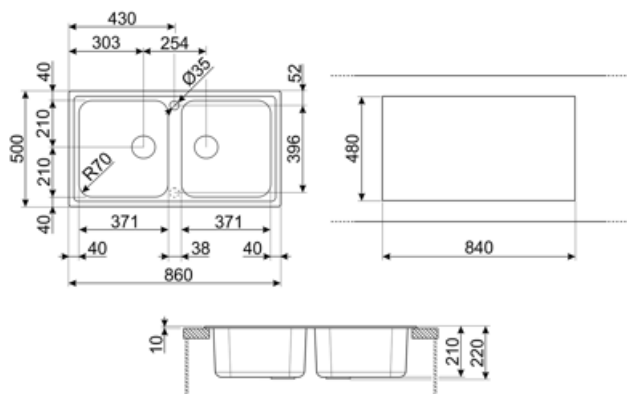

	Bowl type RH	Bowl dimensions, WxDxH (mm)	Bowl depth (mm)	Radius corner right bowl (mm)	Overflow	Strainer position	Strainer dimension
RH Bowl	Traditional	371 x 420 x 210	210	80	Yes, traditional	Side bowl	3.5"
LH Bowl	Traditional	371 x 420 x 210	210	80		Side bowl	3.5"

Technical Features

Characteristics composite material	Antibacterial, Easy to clean, Anti-scratch, Thermal shock resistant, High temperatures resistant, Impact resistant, UV Resistant	Tap hole	2
		Tap hole diameter	35 mm
		Dividing wall width	38 mm
		No. of clips	8
		Type of clips	Standard
Frame depth (mm)	10	Possibility to install waste disposal	Yes

Dimensions of the product (mm)	210x860x500 mm
Cutout dimension topmount (mm)	840 X 480 mm
Undermount cutout radius	30 mm
Height from kitchen top	10 mm
Base unit size	90 cm

Accessories included

Accessories for installation	Strainer, Savespace siphon with dishwasher outlet connection, Fixing clips
------------------------------	--

Colour: Cement / Concrete

LZ862A2

Colour: Anthracite

Symbols glossary

	Cupboard width required for sink installation.		Sink depth - depending on the model, the depth can be from 13 to 24,5.
	Standard installation: Traditional installation in tabletop, suitable for any kitchen sets.		Antibacterial
	Antiscratch		Thermal shock resistant
	High temperatures resistant		Impact resistant
	Easy to clean		UV protection, does not fade over time.