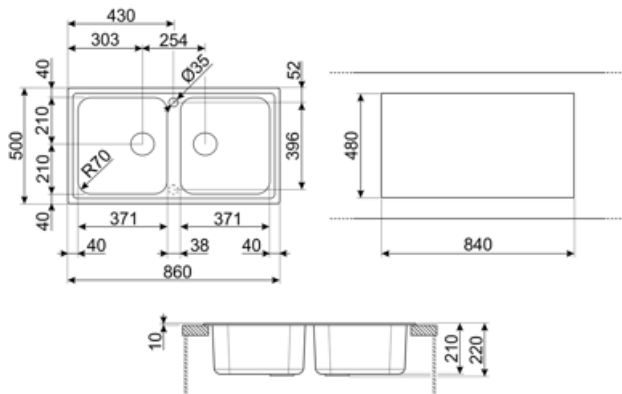

	Bowl type RH	Bowl dimensions, WxDxH (mm)	Bowl depth (mm)	Radius corner right bowl (mm)	Overflow	Strainer position	Strainer dimension
RH Bowl	Traditional	371 x 420 x 210	210	80	Yes, traditional	Side bowl	3.5"
LH Bowl	Traditional	371 x 420 x 210	210	80		Side bowl	3.5"

Technical Features

Characteristics composite material Antibacterial, Easy to clean, Anti-scratch, Thermal shock resistant, High temperatures resistant, Impact resistant, UV Resistant
Base unit size 90 cm
Tap hole 2
Tap hole diameter 35 mm
Dividing wall width 38 mm
No. of clips 8
Frame depth (mm) 10
Type of clips Standard

Dimensions of the product (mm)	210x860x500 mm
Cutout dimension topmount (mm)	840 X 480 mm
Undermount cutout radius	30 mm
Height from kitchen top	10 mm

Accessories Included

Accessories for installation	Strainer, Savespace siphon with dishwasher outlet connection, Fixing clips
------------------------------	--

Possibility of having the tap hole for direct installation of the tap on the sink, for a larger and neater surface area