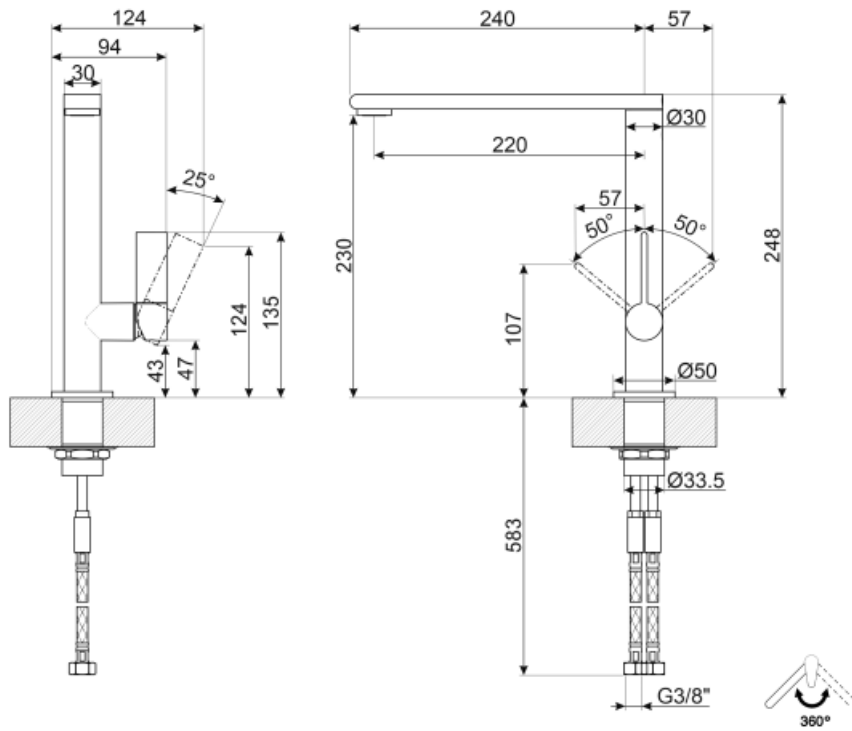

# M16CSP

Product family	Taps
Material	Brass
Swivelling spout	Yes
Swivelling spout rotation	360 °

## Technical Features

Flexible hoses lenght	500 mm	Minimum pressure	0,5 bar
Flexible hoses connection	3/8 "	Optimal pressure	3 bar
Ceramic disc cartridge type	25 Ø	Water production (l/min)	10,8 l
Maximum pressure	5 bar	Tap hole diameter	35 mm

## Logistic Information

Product height (mm)	231 mm
---------------------	--------

## Symbols glossary (TT)

---

Swivel spout rotation 360°