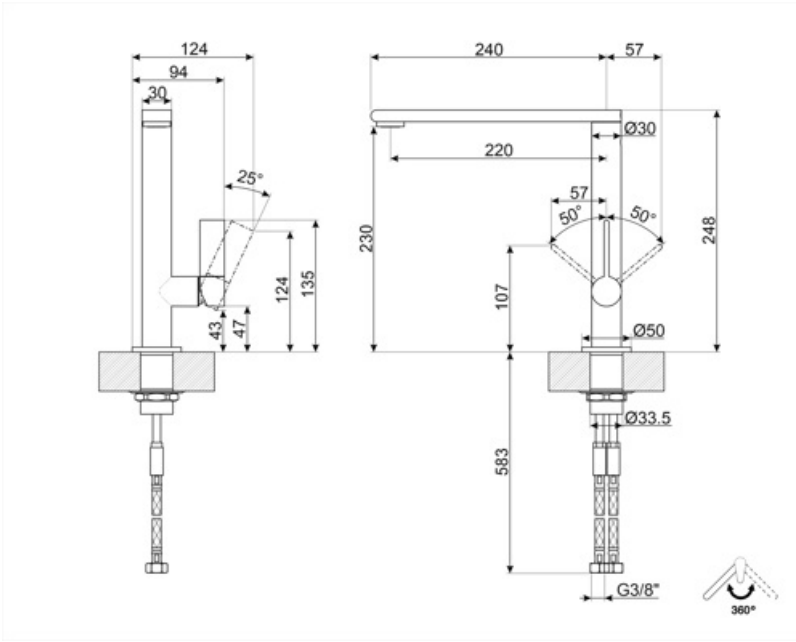

# M16CSP

Product family	Taps
Material	Brass
Swivelling spout	Yes
Swivelling spout rotation	360 °

## Technical Features

Flexible hoses lenght	500 mm	Optimal pressure	3 bar
Flexible hoses connection	3/8 "	Water production (l/min)	10,8 l
Maximum pressure	5 bar	Ceramic disc cartridge type	25 Ø
Minimum pressure	0,5 bar	Tap hole diameter	35 mm

## Logistic Information

Product height (mm)	231 mm
---------------------	--------

## Symbols glossary

---

Swivel spout rotation 360°