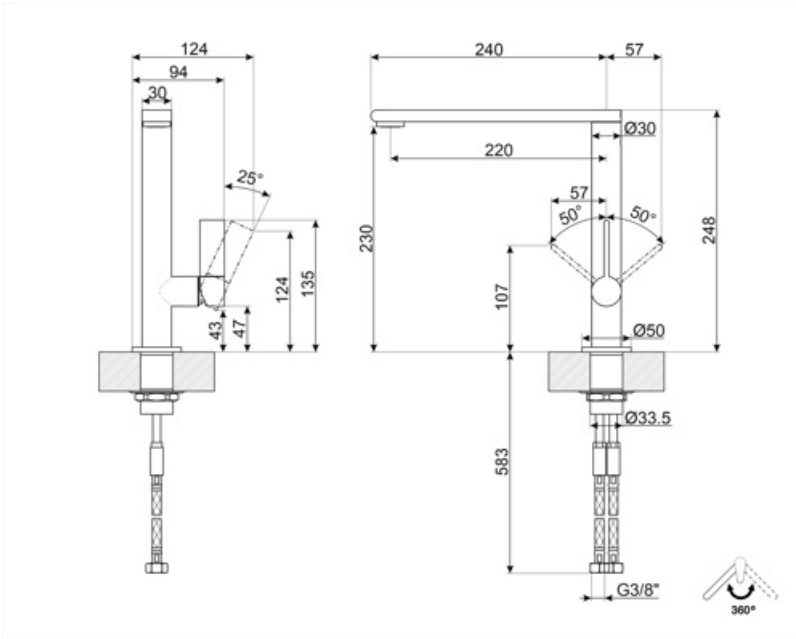

# M16CSP

Product family	Taps
Material	Brass
Swivelling spout	Yes
Swivelling spout rotation	360 °

## Technical Features

Flexible hoses lenght	500 mm	Minimum pressure	0,5 bar
Flexible hoses connection	3/8 "	Optimal pressure	3 bar
Ceramic disc cartridge type	25 Ø	Water production (l/min)	10,8 l
Maximum pressure	5 bar	Tap hole diameter	35 mm

## Logistic Information

Product height (mm)	231 mm
---------------------	--------

## Symbols glossary

---

Swivel spout rotation 360°

---