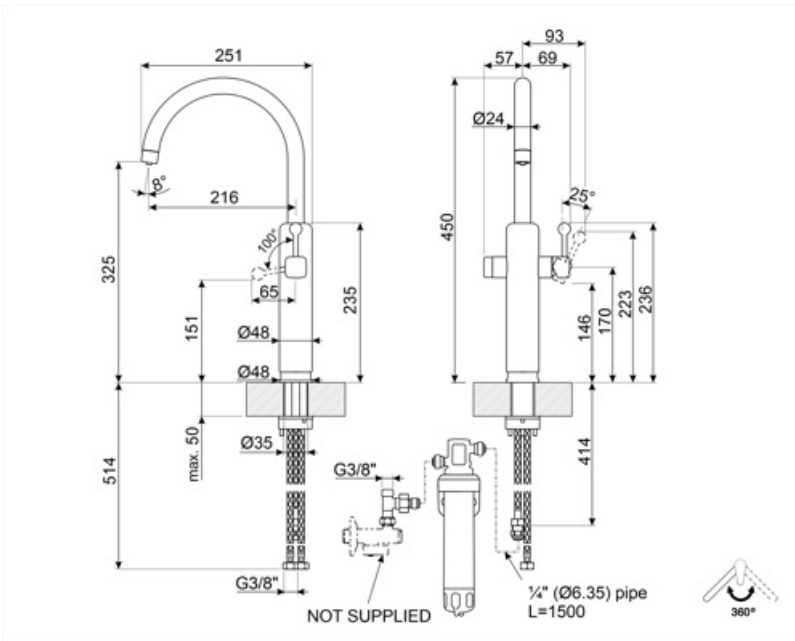

MAF50CR

Product Family	Taps
Material	Brass
Swivelling spout	Yes
Swivelling spout rotation	360 °

Aesthetics

Aesthetics	50's Style	Handle for filtered water supply	Yes
Colour	Cream	Filter included	Si
Spout type	J spout	Jet type	Single jet
Tap type	Single lever filtered water	Aerator	Yes with double flow for filtered water
Finishing	Gloss	Flexible hoses number	3

Technical Features

Flexible hoses lenght	650 mm	Filtered water cartridge type	On-off
Flexible hoses connection	3/8 "	Water depuration filter	Yes, filter cartridge included
Maximum pressure	5 bar	Water depuration filter type	Activated carbon
Minimum pressure	0,5 bar	Filtration	Cloro, sedimenti, protozoi e cisti, composti organici volatili
Optimal pressure	3 bar	Filtration degree	0.5 micron
Ceramic disc cartridge type	25 Ø	Inlet temperature	4.4 - 38 °C
Tap hole diameter	35 mm		

Logistic Information

Product Height (mm)	450 mm
---------------------	--------

Compatible Accessories

KITMAF

Under-sink water filter for supplying cold filtered water from the tap. For MAF50BL, MAF50CR, MAF50WH, MAFD1CR, MAFD1MN

Alternative products

MAF50BL
Colour: Black

MAF50WH
Colour: White

Symbols glossary

Swivel spout rotation 360°