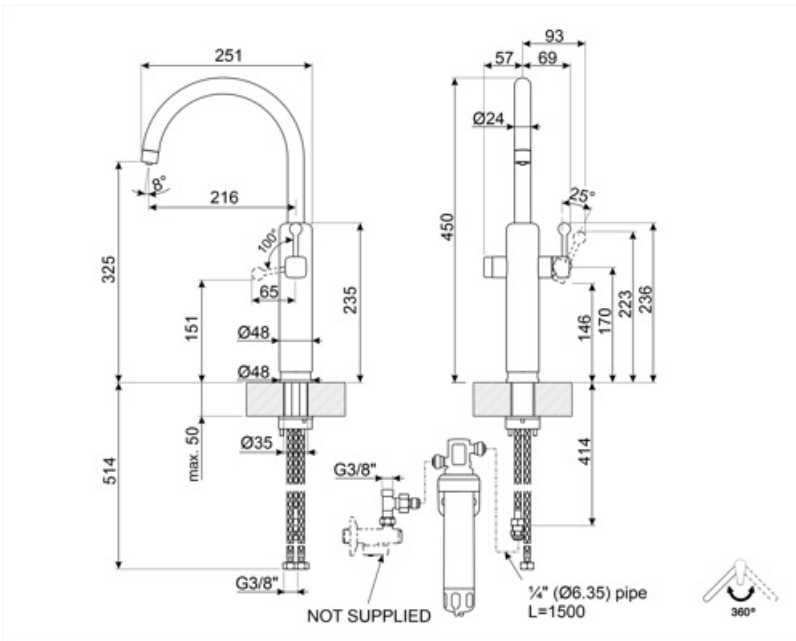

MAF50CR

Product Family	Taps
Material	Brass
Swivelling spout	Yes
Swivelling spout rotation	360 °

Aesthetics

Aesthetics	50's Style	Handle for filtered water supply	Yes
Colour	Cream	Jet type	Single jet
Finishing	Gloss	Aerator	Yes with double flow for filtered water
Spout type	J spout	Flexible hoses number	3
Tap type	Single lever filtered water		

Technical Features

Flexible hoses length	650 mm	Water depuration filter type	Activated carbon
Flexible hoses connection	3/8 "	Maximum pressure	5 bar
Ceramic disc cartridge type	25 Ø	Minimum pressure	0,5 bar
Filtered water cartridge type	On-off	Optimal pressure	3 bar
Water depuration filter	Yes	Tap hole diameter	35 mm

Logistic Information

Product Height (mm)	450 mm
---------------------	--------

Compatible Accessories

KITMAF

Under-sink water filter for supplying cold filtered water from the tap. For MAF50BL, MAF50CR, MAF50WH, MAFD1CR, MAFD1MN